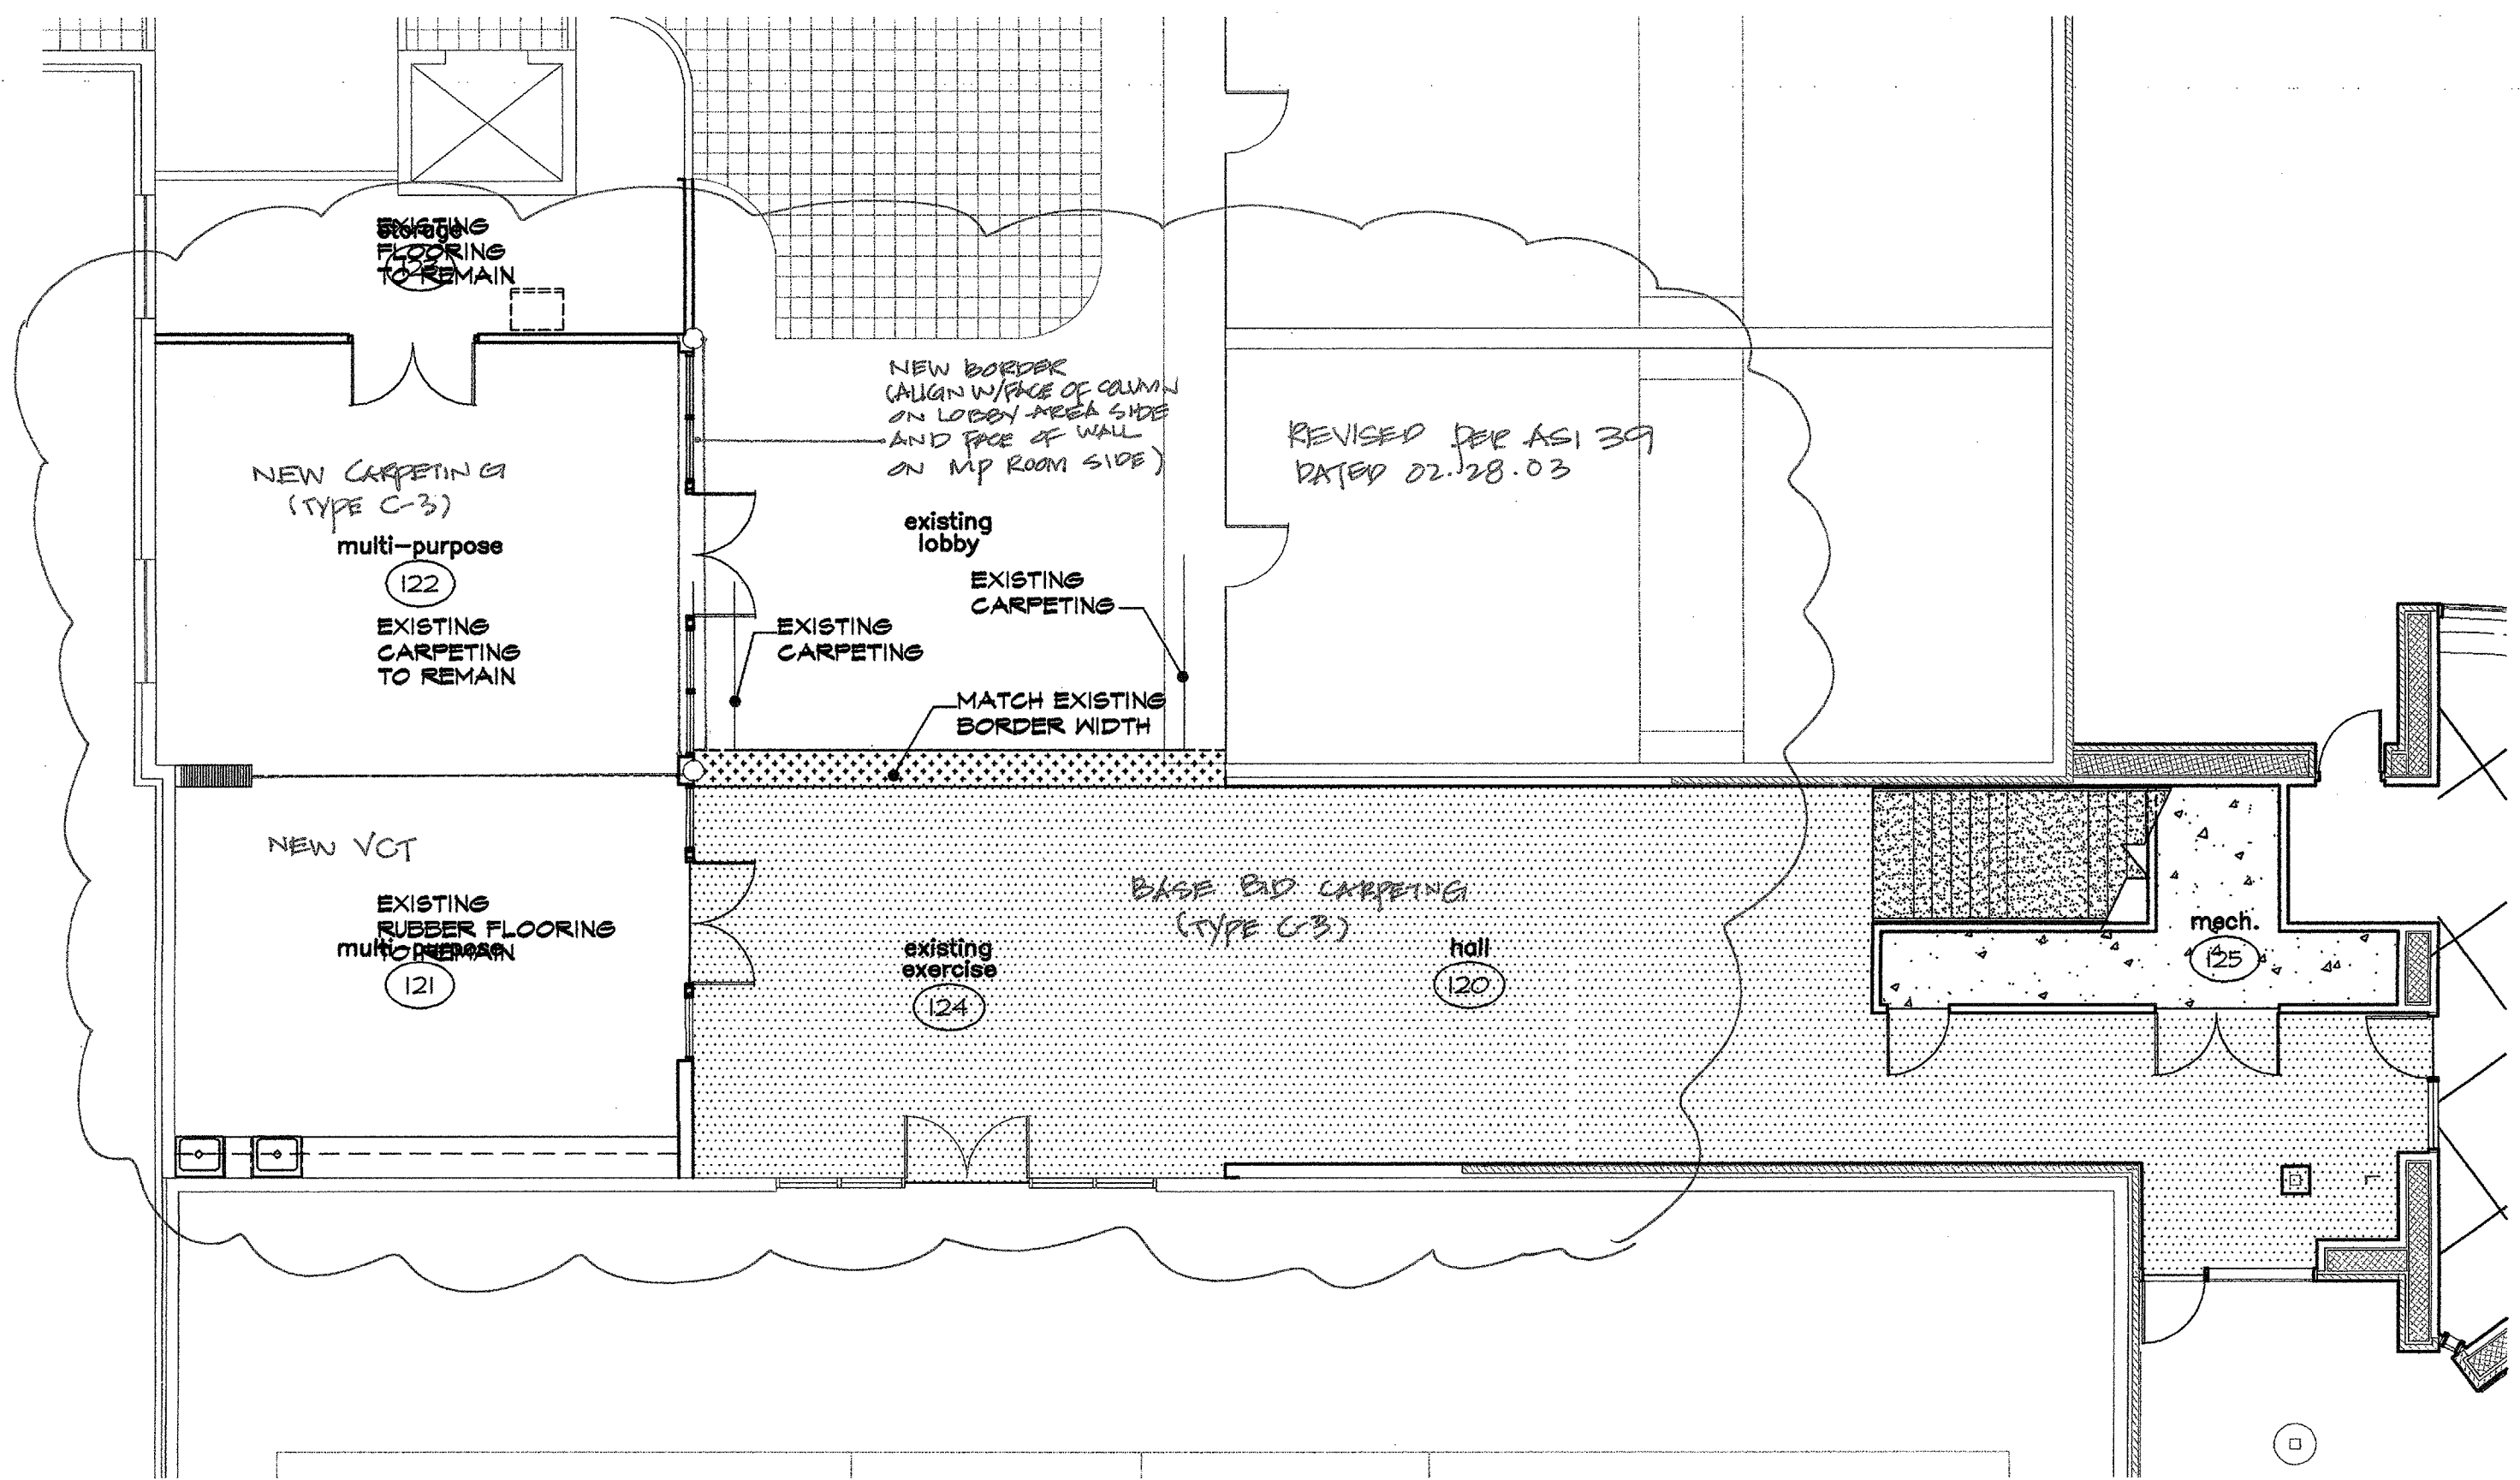

floor finish legend

-  CARPET TYPE 'C-1'
-  CARPET TYPE 'C-2'
-  CARPET TYPE 'C-3'
-  CARPET TYPE 'C-4'
-  CERAMIC TILE 2'x2'
-  SEALED CONCRETE
-  WEIGHT ROOM FLOORING TYPE '1'
-  WEIGHT ROOM FLOORING TYPE '2'

2 lower level floor finish plan  
 1/8"=1'-0"

1 upper level floor finish plan  
 1/8"=1'-0"