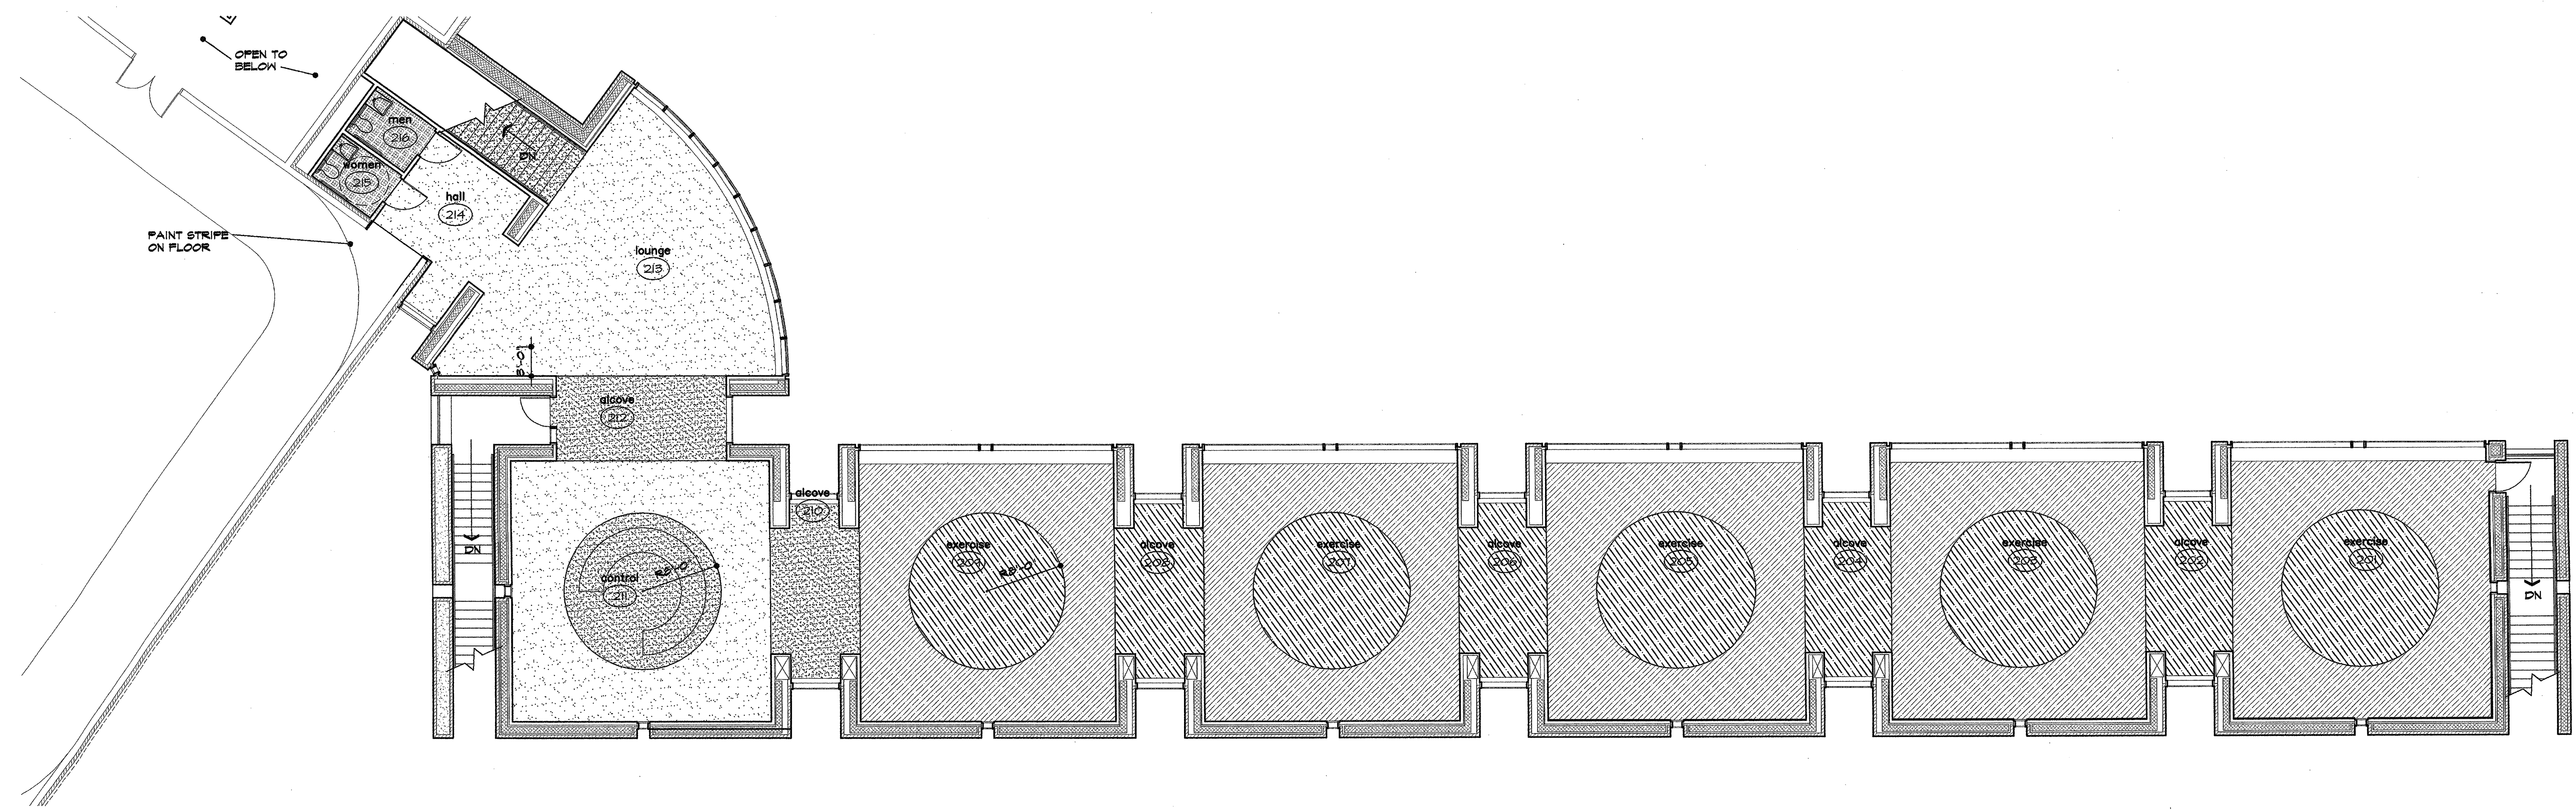

floor finish legend

-  CARPET TYPE 'C-1'
-  CARPET TYPE 'C-2'
-  CARPET TYPE 'C-3'
-  CARPET TYPE 'C-4'
-  CERAMIC TILE 2'x2'
-  SEALED CONCRETE
-  WEIGHT ROOM FLOORING TYPE '1'
-  WEIGHT ROOM FLOORING TYPE '2'

2 lower level floor finish plan  
 1/8"=1'-0"

1 upper level floor finish plan  
 1/8"=1'-0"