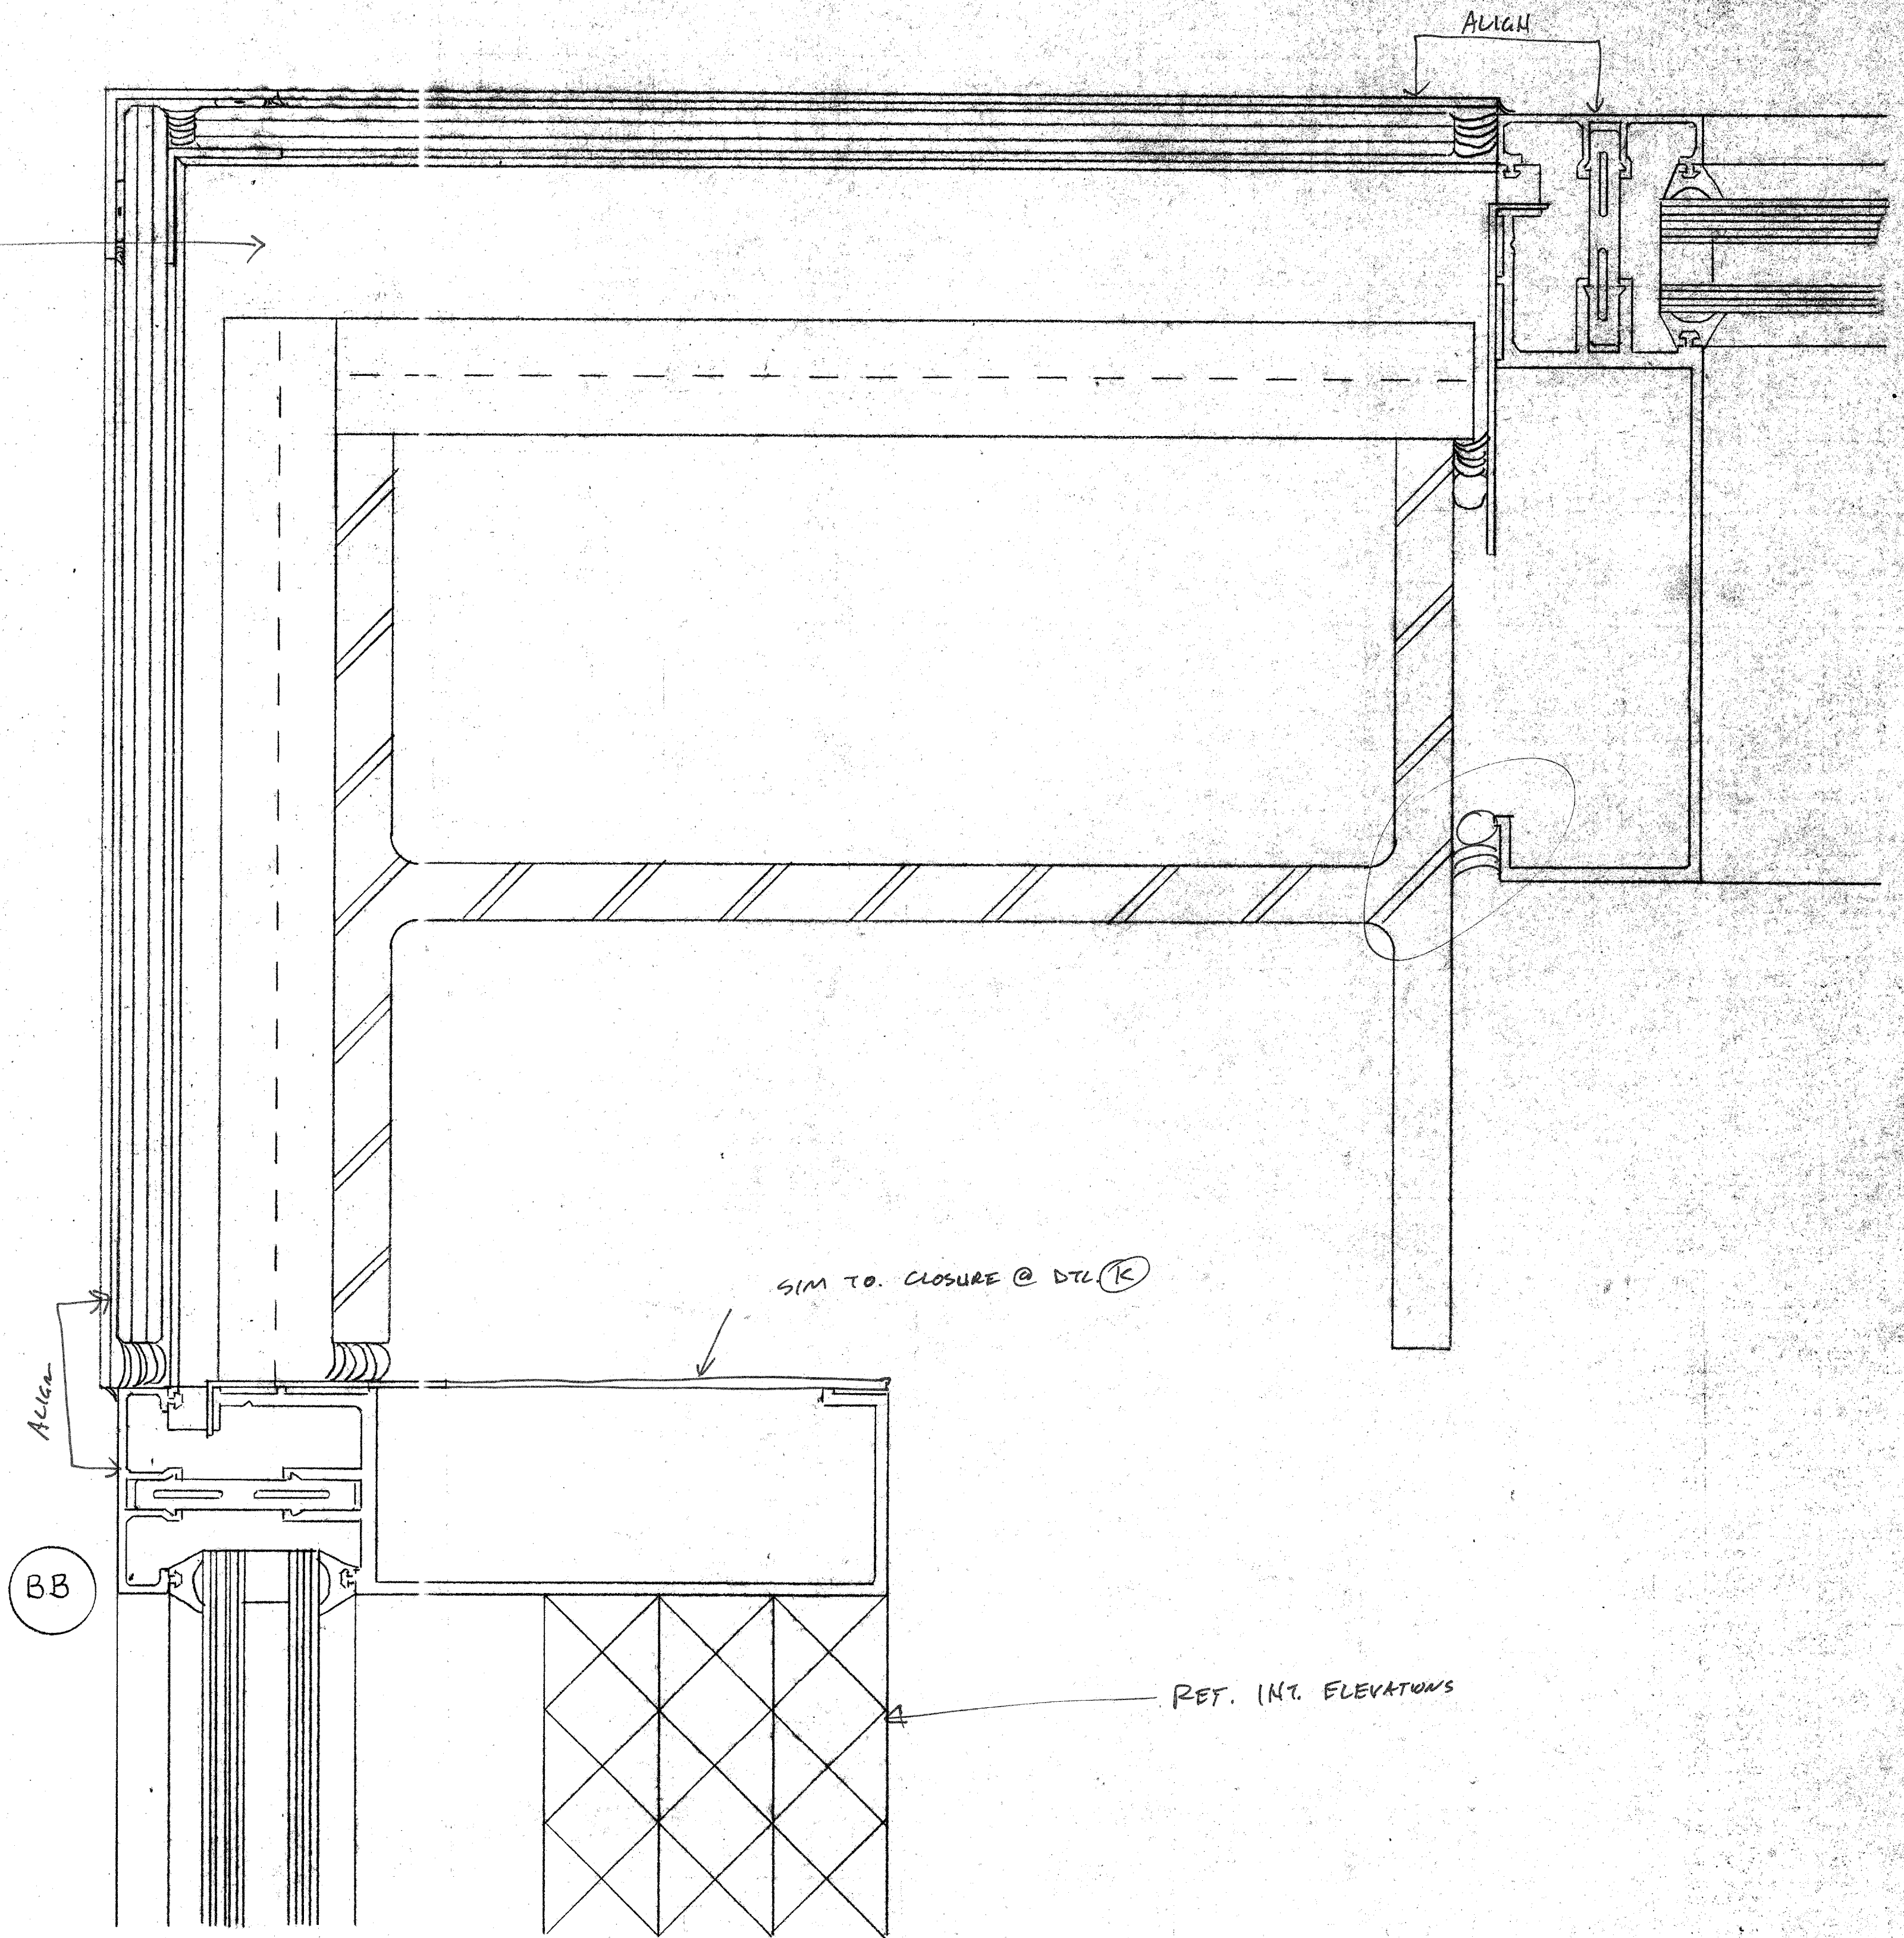

* NOTES SIM. DTL. (3)

ADDISON ARTS AND EVENTS PAVILION
ADDISON, TEXAS

CUNNINGHAM ARCHITECTS
DALLAS, TEXAS

SCALE: FULL	APPROVED BY	DRAWN BY
DATE: 4-23-03		P. POTAMUS
BIG SKY CONSTRUCTION COMPANY, INC. SUNNYVALE, TEXAS		
INDUSTRIAL GLASS, INC. FORT WORTH TEXAS		DRAWING NUMBER 12 of 17