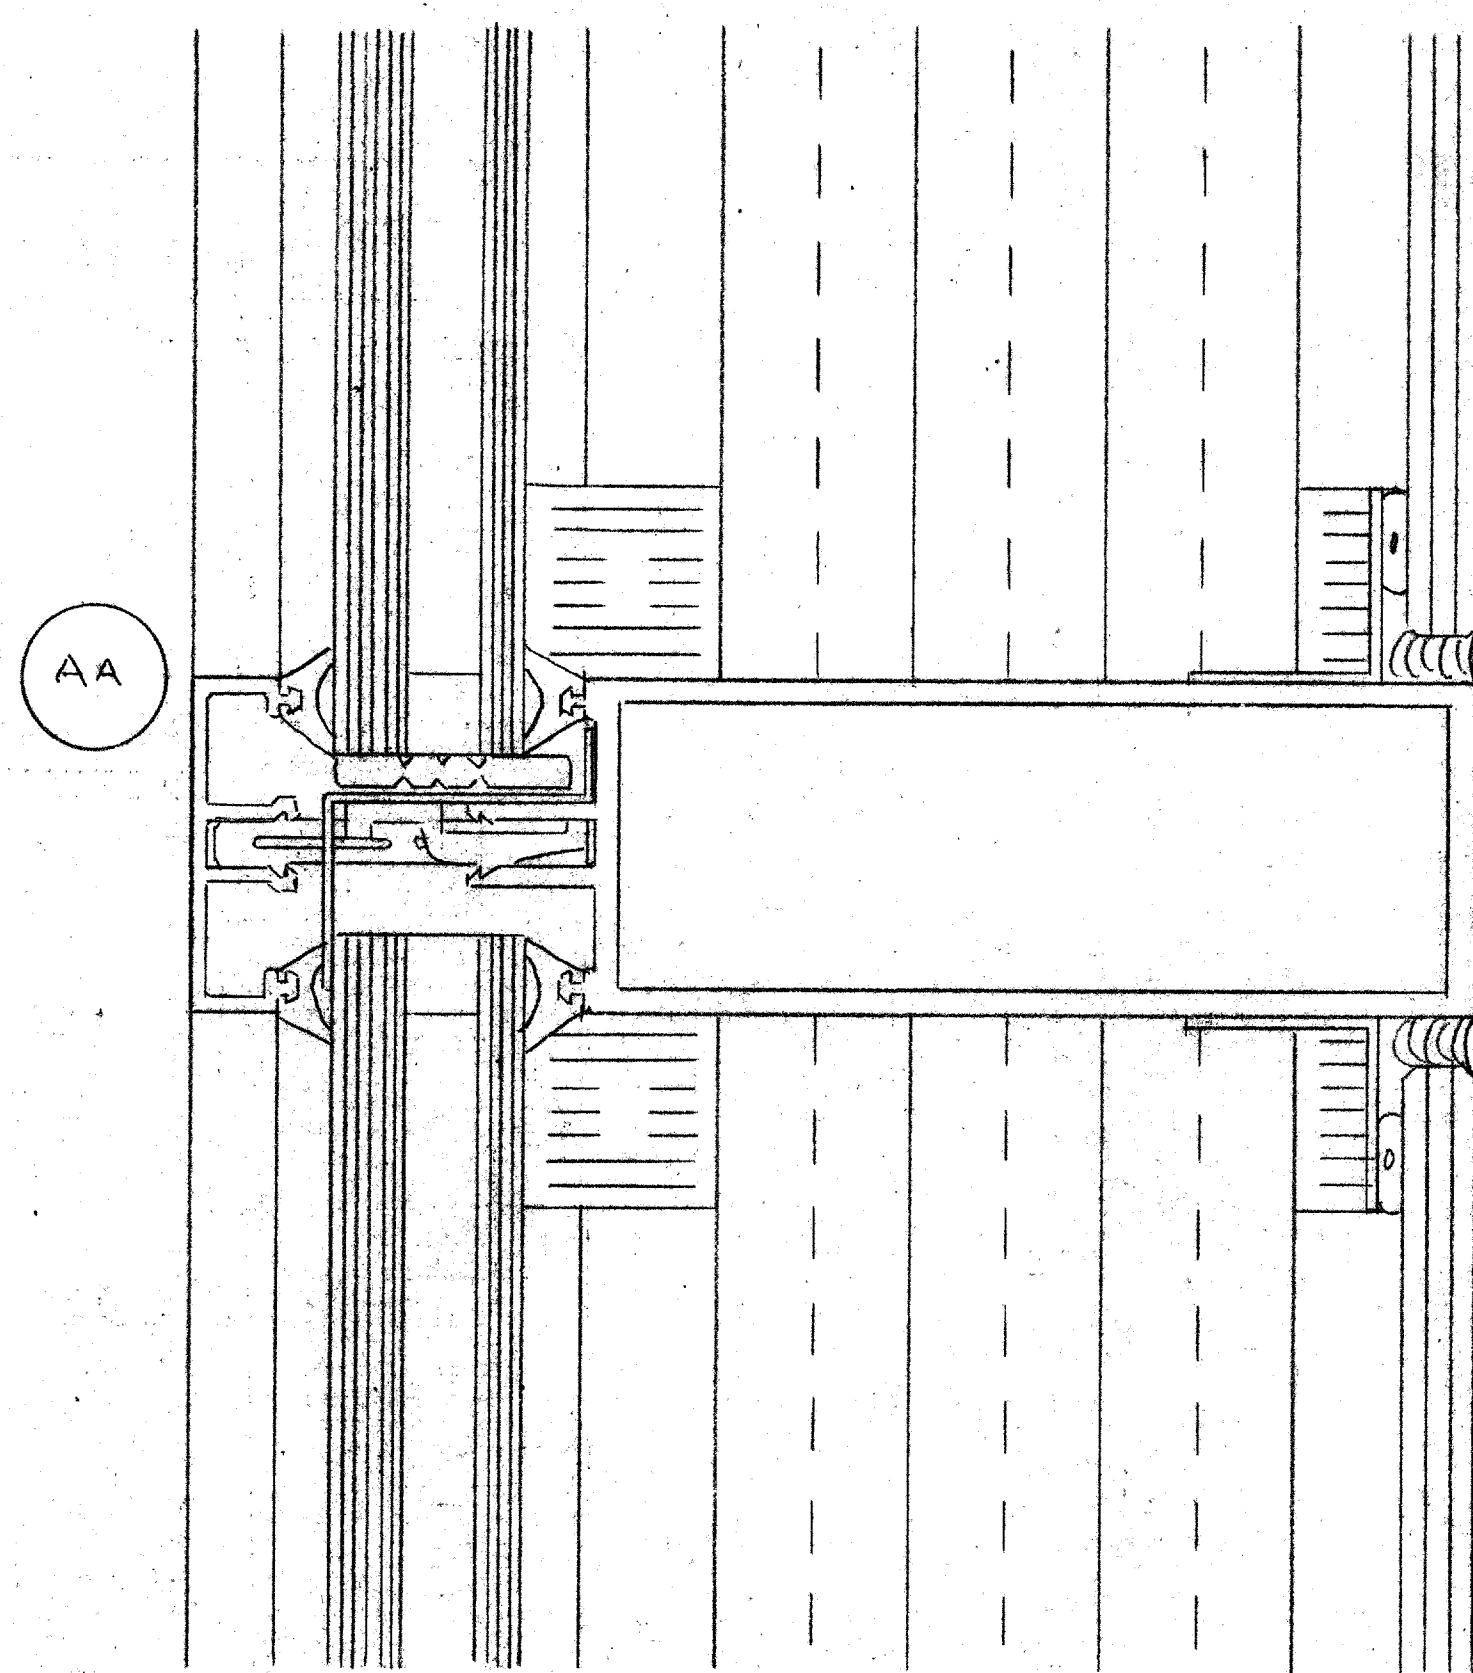

* NOTES SIM. DTL. (3)

ADDISON ARTS AND EVENTS PAVILION
ADDISON, TEXAS

CUNNINGHAM ARCHITECTS
DALLAS, TEXAS

SCALE: FULL	APPROVED BY	DRAWN BY
DATE: 4-23-03		P. POTAMUS
BIG SKY CONSTRUCTION COMPANY, INC. SUNNYVALE, TEXAS		
INDUSTRIAL GLASS, INC. FORT WORTH TEXAS		DRAWING NUMBER 12 of 17