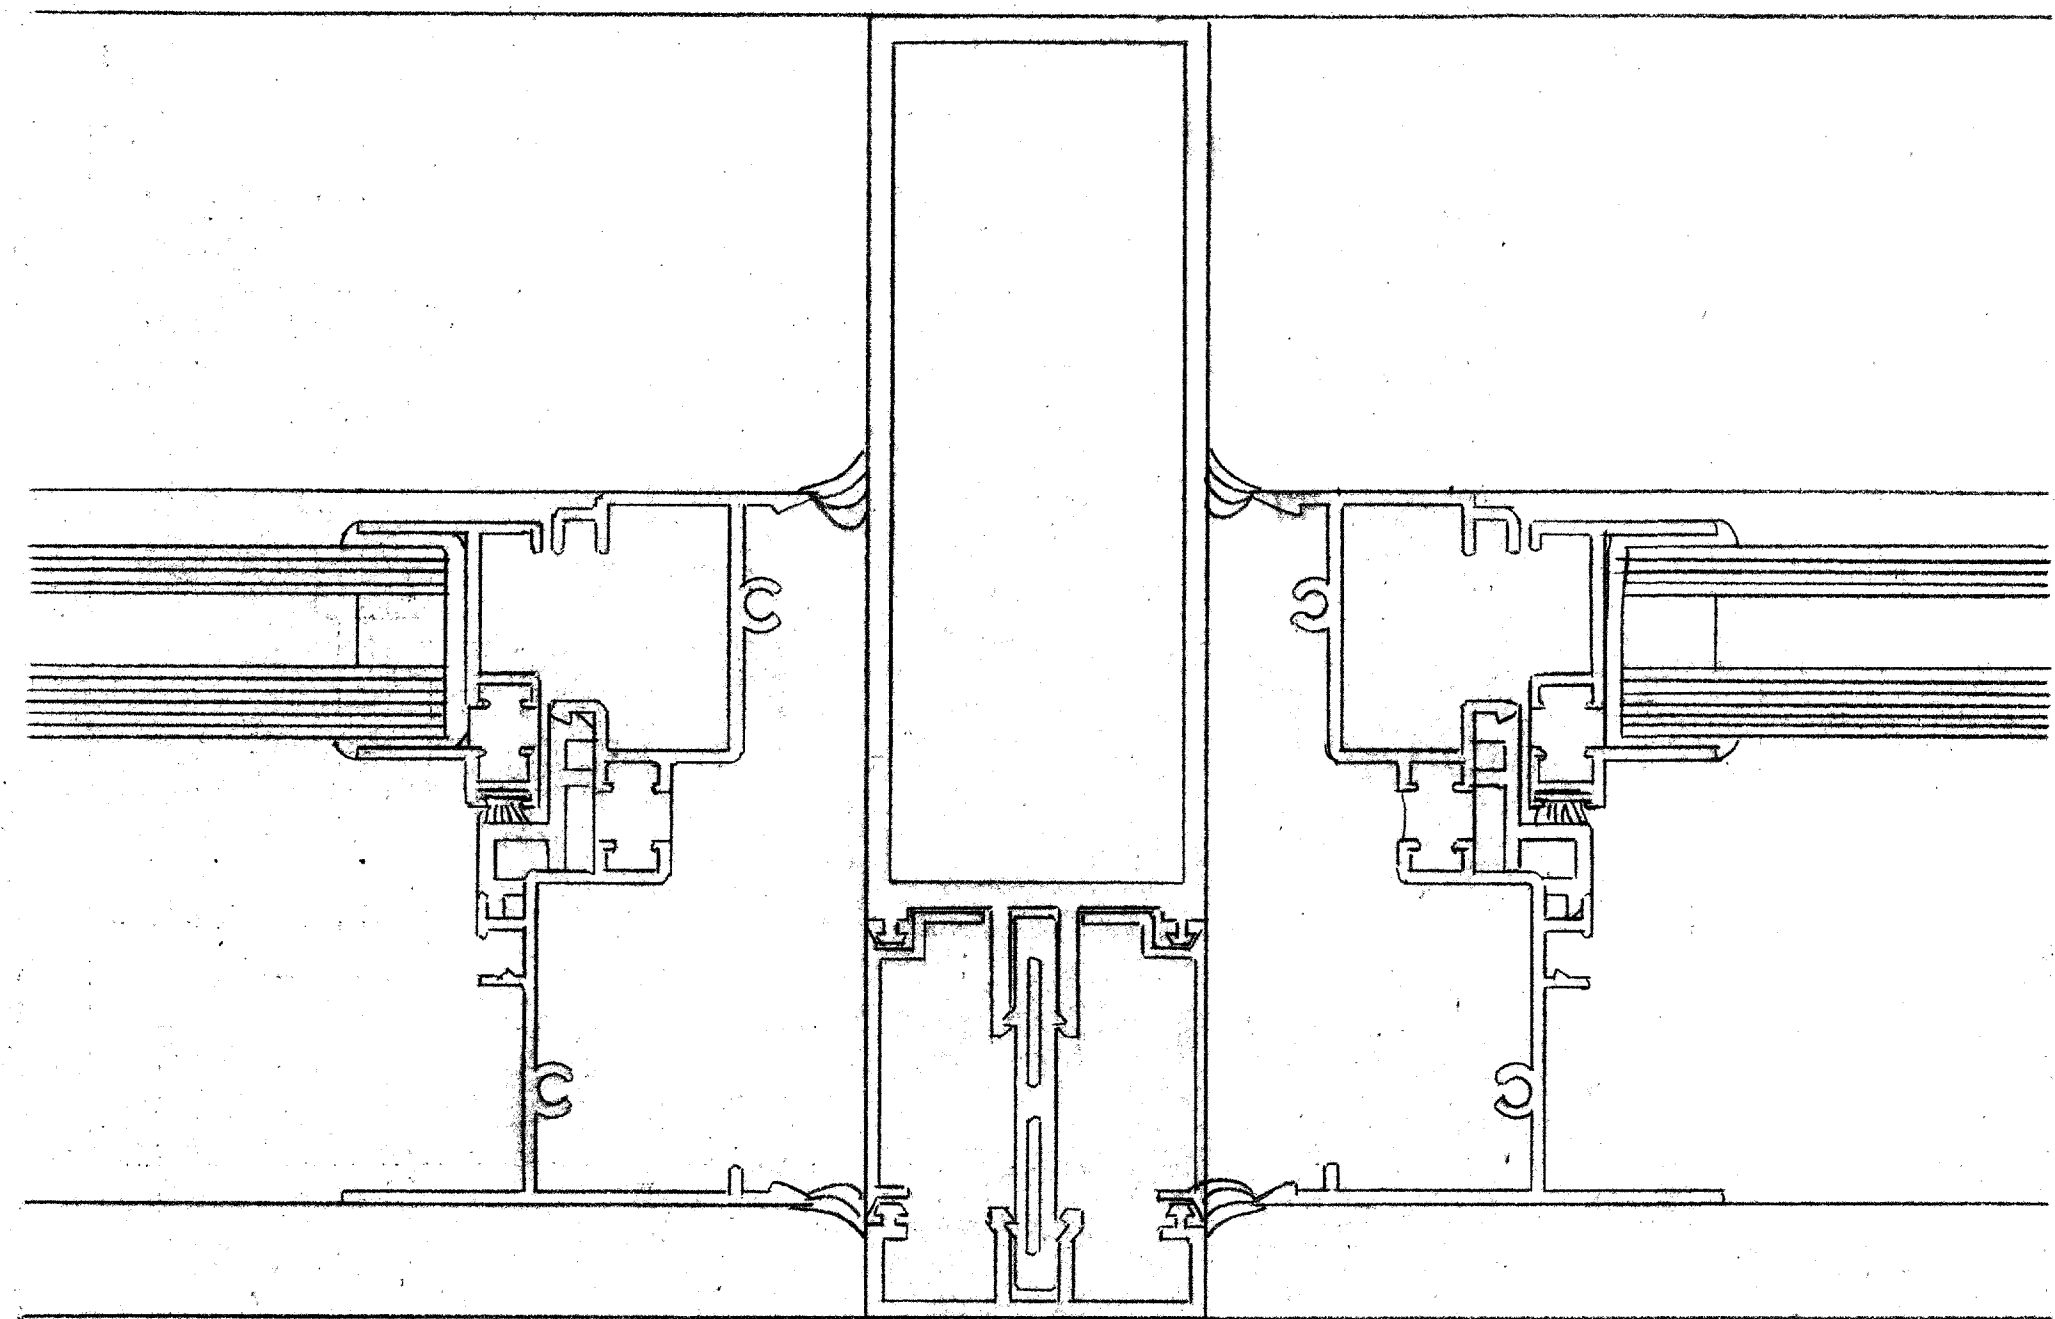

FF

REF. INT. ELEVATIONS A7.2

GG

JJ

KK

LL

MM

ADDISON ARTS AND EVENTS PAVILION
ADDISON, TEXAS

CUNNINGHAM ARCHITECTS
DALLAS, TEXAS

SCALE: FULL	APPROVED BY:	DRAWN BY:
DATE: 4-23-03		P. POTAMUS

BIG SKY CONSTRUCTION COMPANY, INC.
SUNNYVALE, TEXAS

INDUSTRIAL GLASS, INC. FORT WORTH, TEXAS	DRAWING NUMBER 14 of 17