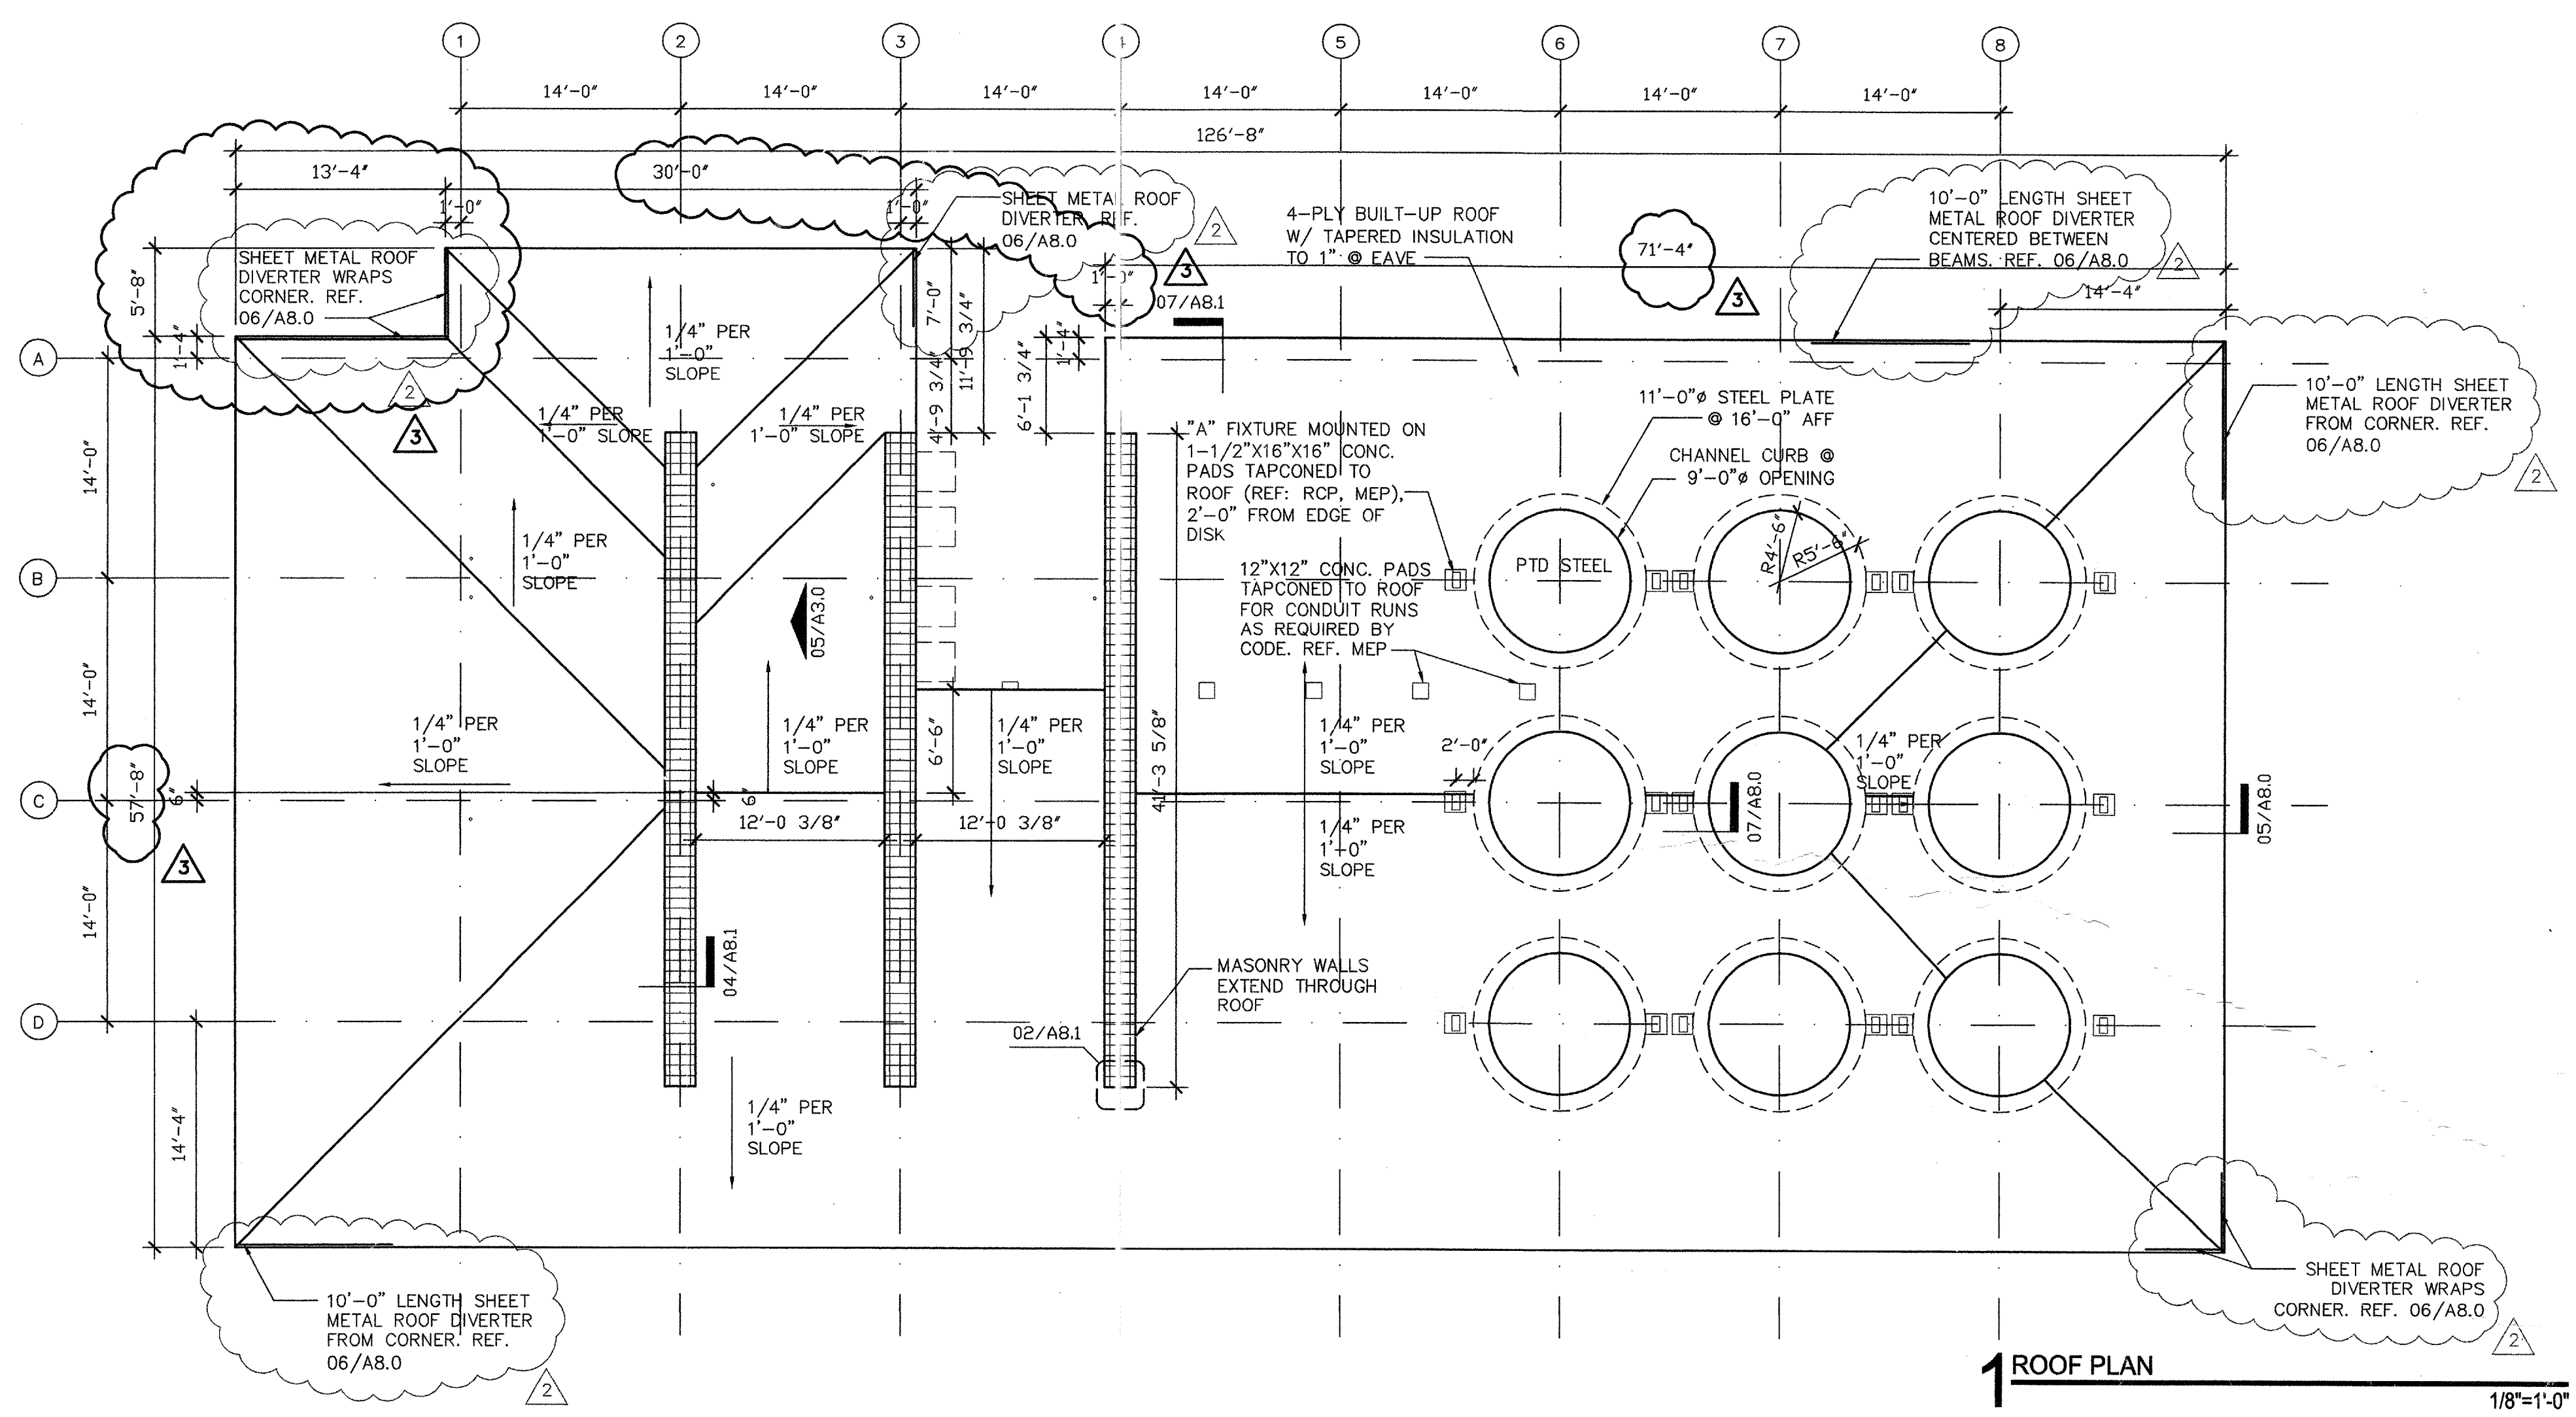

TYPE	BRAND	MODEL NO.	DESCRIPTION	LAMP	VOLTAGE	LOCATION
A	KIM	CFL/SOMH120/DB-P	SURFACE MOUNTED METAL HALIDE FLOOD LIGHT, BLACK POLYESTER POWDER COAT FINISH, 1/2 CYLINDER SHAPE 10-1/2"Ø	1-50W CLEAR METAL HALIDE	120V	ON ROOF
A-1	KIM	AFL-1/175MH120/DB-P	SURFACE MOUNTED METAL HALIDE FLOOD LIGHT, BLACK POLYESTER POWDER COAT FINISH, 1/2 CYLINDER SHAPE 14"x10-3/4"	1-175W CLEAR METAL HALIDE	120V	ON ROOF
B	NOT USED					
C	COLUMBIA	4PS14232G RA A12 EBB	RECESSED FLUORESCENT 1x4 WITH ACRYLIC LENS, FOR INSTALLATION IN 2x4 LAY-IN CEILING. RECESSED ALUMINUM FRAME, WITH ELECTRONIC BALLAST.	2-F32T8	120V	KITCHEN
C-1	COLUMBIA	4PS14132G RA A12 EBB	SIMILAR TO TYPE C, EXCEPT FOR ONE LAMP WIDE.	1-F32T8	120V	KITCHEN
D	NOT USED					
E	NOT USED					
F	HUBBELL	232B	SURFACE MOUNTED FLUORESCENT STRIP, 2 LAMPS WIDE 4'-0" LONG, ELECTRONIC BALLAST, WITH WIRE GUARD.	2-F32T8	120V	ELECTRIC ROOM
G	NOT USED					
H	NOT USED					
I	NOT USED					
J	NOT USED					
K	ALERA	CL121T8F WCB EBB	RECESSED CONTINUOUS FLUORESCENT, 1'-0" WIDE, LENGTH AS SHOWN ON DRAWINGS, WITH 1" WHITE BLADE LOUVER, 1" O.C.	1-32W T8 PER 4'-0" ELECTRONIC BALLAST	120V	TOILET
L	KIM	WF20P70WMMH120 BL-P	SURFACE MOUNTED METAL HALIDE WITH PRISMED LENS. BLACK FINISH ON METAL HOUSING.	1-70W METAL HALIDE	120V	PAVILION
L-1	KIM	WF20P32PLWH-P	SIMILAR TO TYPE L EXCEPT FOR WHITE PAINT FINISH AND FLUORESCENT LAMPS.	32W PL	120V	KITCHEN TOILET
M	PRESCOLITE	#HCBW08BL	BRACKET MOUNTED METAL HALIDE DOWNLIGHT, WITH SPECULAR CLEAR ALZAK REFLECTOR. 8", 13-3/8"HT. BLACK FINISH	1-100W ED17 METAL HALIDE	120V	ATM MACHINES

**2 REFLECTED CEILING PLAN**  
1/8"=1'-0"

**1 ROOF PLAN**  
1/8"=1'-0"

**cunningham architects**  
918 Progress Street  
Dallas, Texas 75207  
V 214.915.0900  
F 214.915.0901

3-9-03

**Addison Arts and Events Pavilion**  
4970 Addison Circle Drive  
Addison, Texas

date	issue
08/26/02	DD
11/05/02	50% CD
01/23/03	100% CD
01/31/03	ADDENDUM1
02/06/03	ADDENDUM2
03/04/03	POST-BID REVISION

**A2.0**  
ROOF PLAN  
REFLECTED  
CEILING PLAN