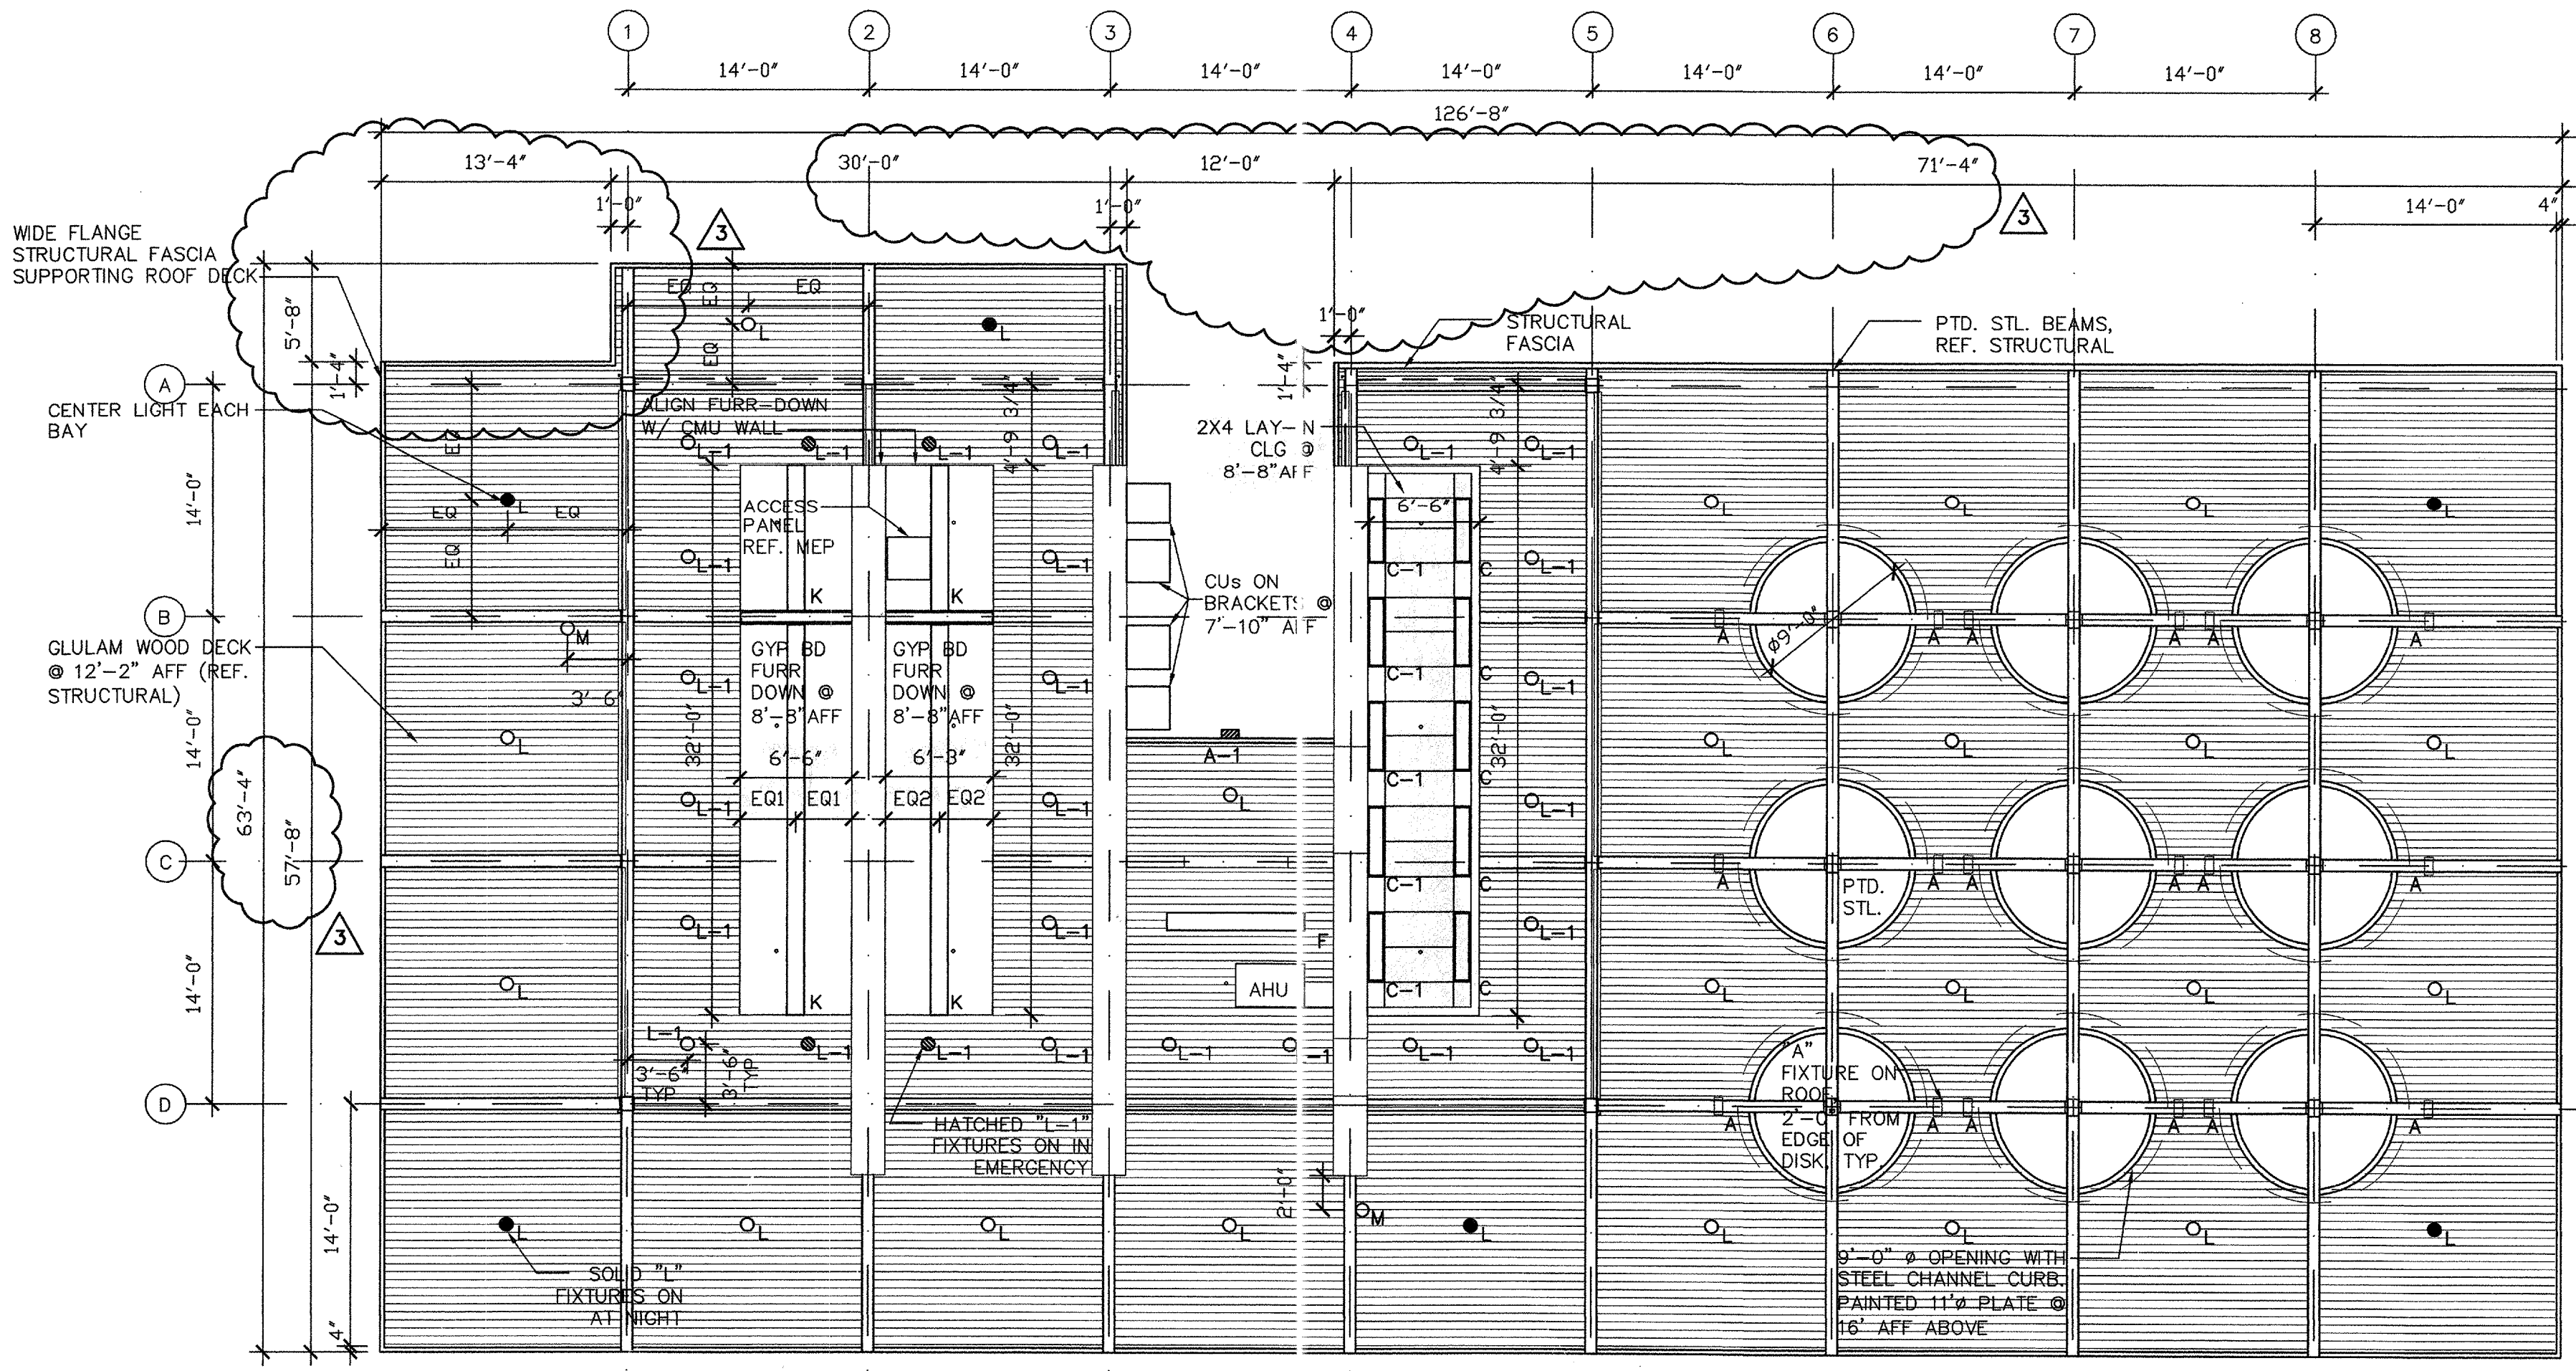

TYPE	BRAND	MODEL NO.	DESCRIPTION	LAMP	VOLTAGE	LOCATION
A	KIM	CFL/SOMH120/DB-P	SURFACE MOUNTED METAL HALIDE FLOOD LIGHT, BLACK POLYESTER POWDER COAT FINISH, 1/2 CYLINDER SHAPE 10-1/2"Ø	1-50W CLEAR METAL HALIDE	120V	ON ROOF
A-1	KIM	AFL-1/175MH120/DB-P	SURFACE MOUNTED METAL HALIDE FLOOD LIGHT, BLACK POLYESTER POWDER COAT FINISH, 1/2 CYLINDER SHAPE 14"x10-3/4"	1-175W CLEAR METAL HALIDE	120V	ON ROOF
B	NOT USED					
C	COLUMBIA	4PS14232G RA A12 EBB	RECESSED FLUORESCENT 1x4 WITH ACRYLIC LENS, FOR INSTALLATION IN 2x4 LAY-IN CEILING. RECESSED ALUMINUM FRAME, WITH ELECTRONIC BALLAST.	2-F32T8	120V	KITCHEN
C-1	COLUMBIA	4PS14132G RA A12 EBB	SIMILAR TO TYPE C, EXCEPT FOR ONE LAMP WIDE.	1-F32T8	120V	KITCHEN
D	NOT USED					
E	NOT USED					
F	HUBBELL	232B	SURFACE MOUNTED FLUORESCENT STRIP, 2 LAMPS WIDE 4'-0" LONG, ELECTRONIC BALLAST, WITH WIRE GUARD.	2-F32T8	120V	ELECTRIC ROOM
G	NOT USED					
H	NOT USED					
I	NOT USED					
J	NOT USED					
K	ALERA	CL121T8F WCB EBB	RECESSED CONTINUOUS FLUORESCENT, 1'-0" WIDE, LENGTH AS SHOWN ON DRAWINGS, WITH 1" WHITE BLADE LOUVER, 1" O.C.	1-32W T8 PER 4'-0" ELECTRONIC BALLAST	120V	TOILET
L	KIM	WF20P70WMMH120 BL-P	SURFACE MOUNTED METAL HALIDE WITH PRISMED LENS. BLACK FINISH ON METAL HOUSING.	1-70W METAL HALIDE	120V	PAVILION
L-1	KIM	WF20P32PLWH-P	SIMILAR TO TYPE L EXCEPT FOR WHITE PAINT FINISH AND FLUORESCENT LAMPS.	32W PL	120V	KITCHEN TOILET
M	PRESCOLITE	#HCBW08BL	BRACKET MOUNTED METAL HALIDE DOWNLIGHT, WITH SPECULAR CLEAR ALZAK REFLECTOR. 8", 13-3/8"HT. BLACK FINISH	1-100W ED17 METAL HALIDE	120V	ATM MACHINES

**2 REFLECTED CEILING PLAN**  
1/8"=1'-0"

**1 ROOF PLAN**  
1/8"=1'-0"

**cunningham architects**  
918 Progress Street  
Dallas, Texas 75207  
V 214.915.0900  
F 214.915.0901

3-9-03

**Addison Arts and Events Pavilion**  
4970 Addison Circle Drive  
Addison, Texas

date	issue
08/26/02	DD
11/05/02	50% CD
01/23/03	100% CD
01/31/03	ADDENDUM1
02/06/03	ADDENDUM2
03/04/03	POST-BID REVISION

**A2.0**  
ROOF PLAN  
REFLECTED  
CEILING PLAN