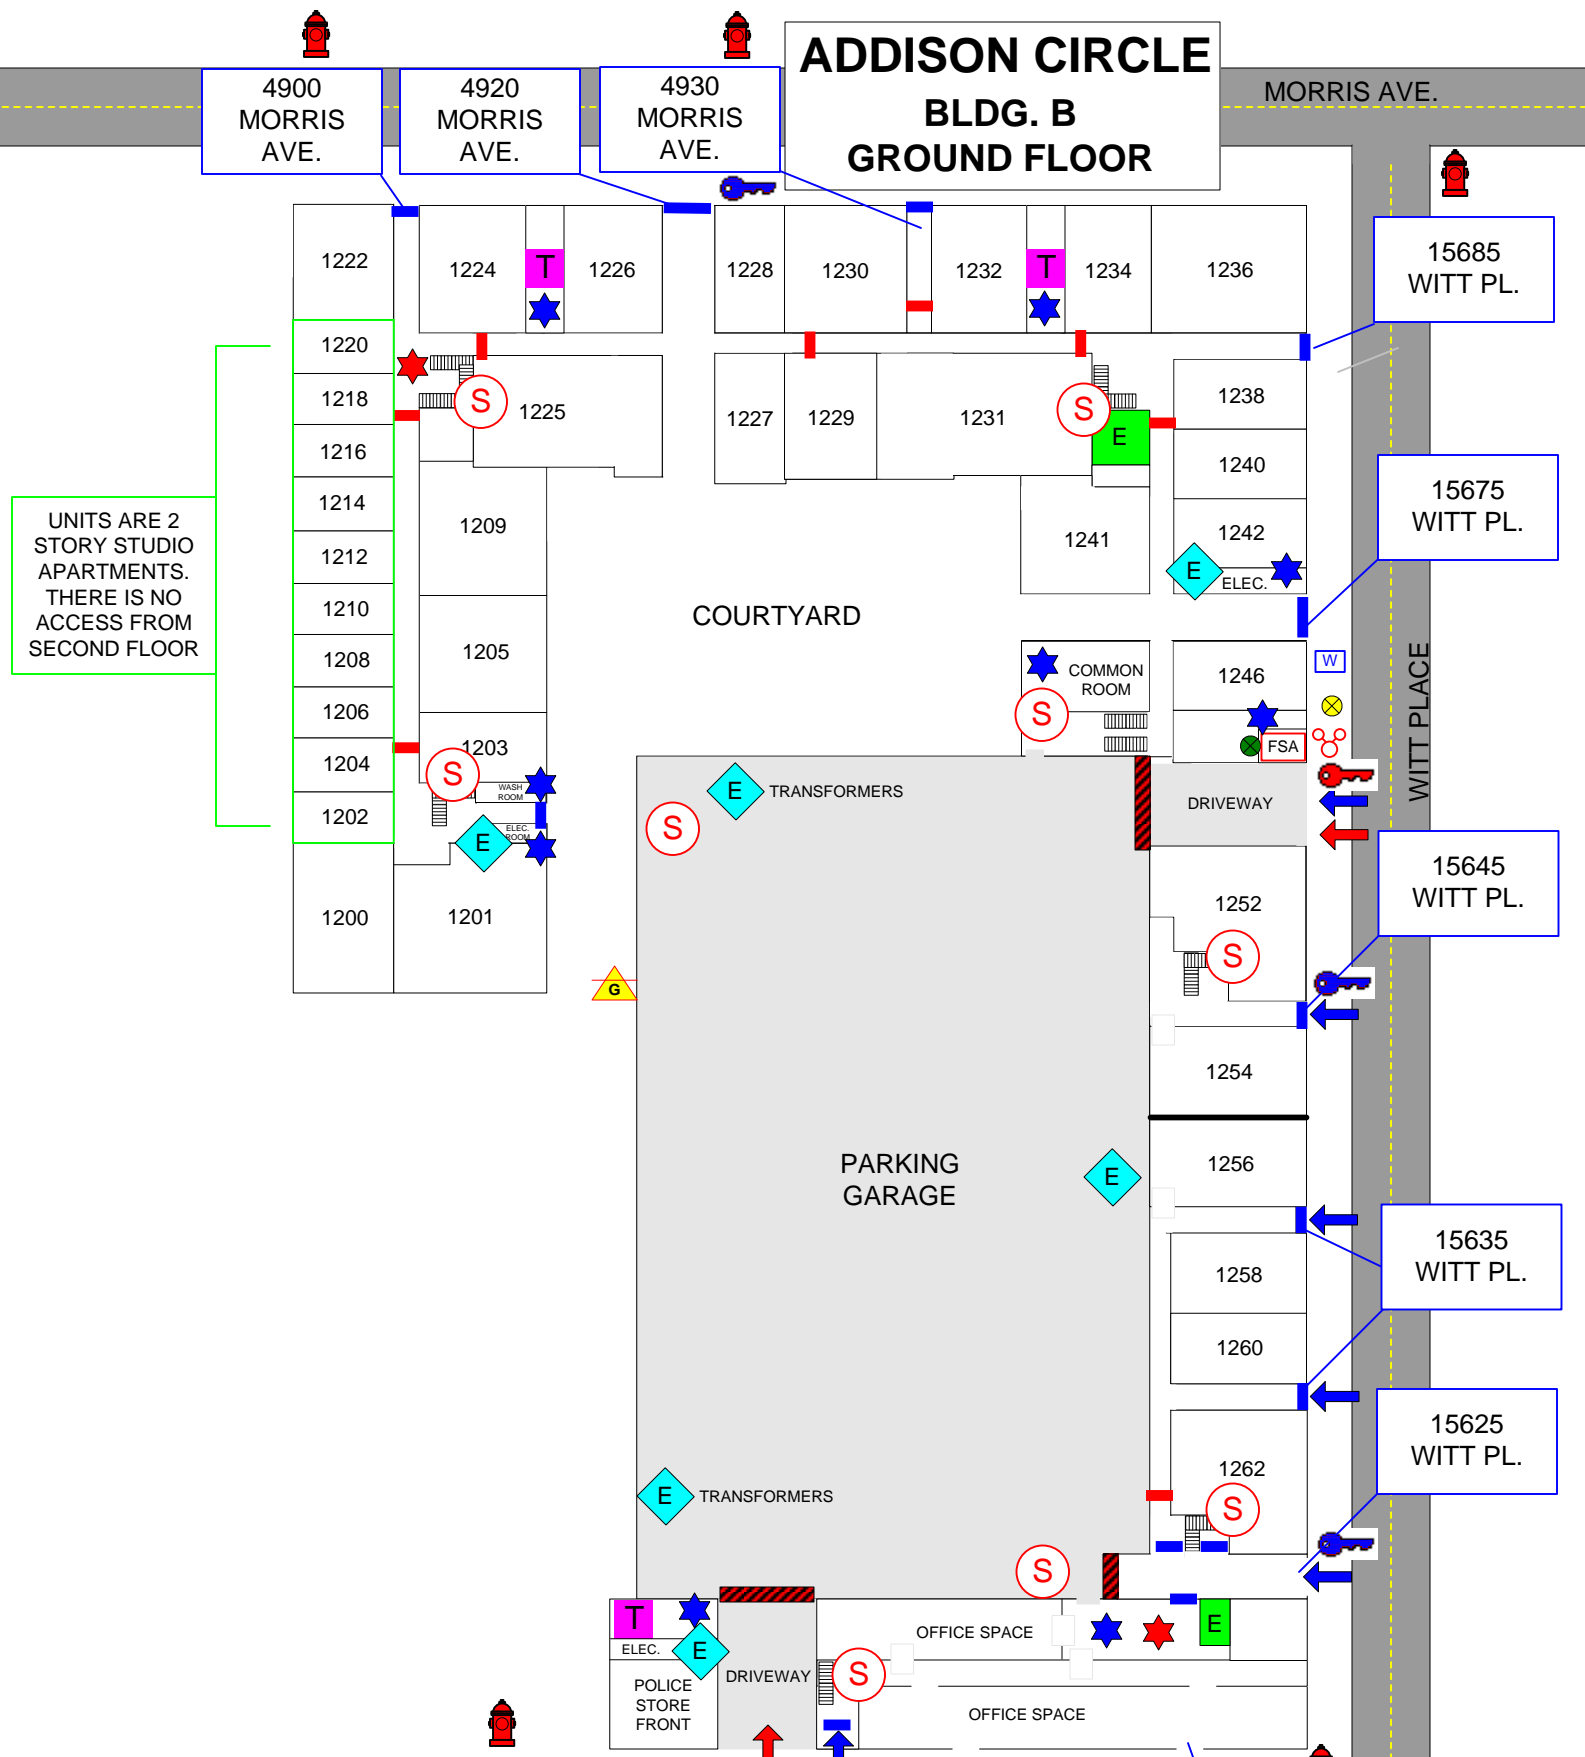

# ADDISON CIRCLE BLDG. B GROUND FLOOR

UNITS ARE 2 STORY STUDIO APARTMENTS. THERE IS NO ACCESS FROM SECOND FLOOR

15685 WITT PL.

15675 WITT PL.

15645 WITT PL.

15635 WITT PL.

15625 WITT PL.

4949 ADDISON CIRCLE

	FIRE ALARM PANEL		SPRINKLER RISER		FIRE HYDRANT		TRASH CHUTE		ELECTRONIC GATE		HEAT ACTIVATED FIRE DOOR
	FIRE DEPT. CONNECTION		MAIN WATER SHUTOFF		STANDPIPE CONNECTION		SPRINKLER ISOLATION VALVE		FIRE DOOR		MAIN SPRINKLER SHUTOFF
	KNOX SWITCH		ELECTRICAL MAIN		ELEVATOR		HEAT DETECTOR		ENTRANCE / EXIT		
	KNOX BOX		GAS SHUTOFF VALVE		STAIRS		SMOKE DETECTOR		PARKING ENTRANCE /EXIT		