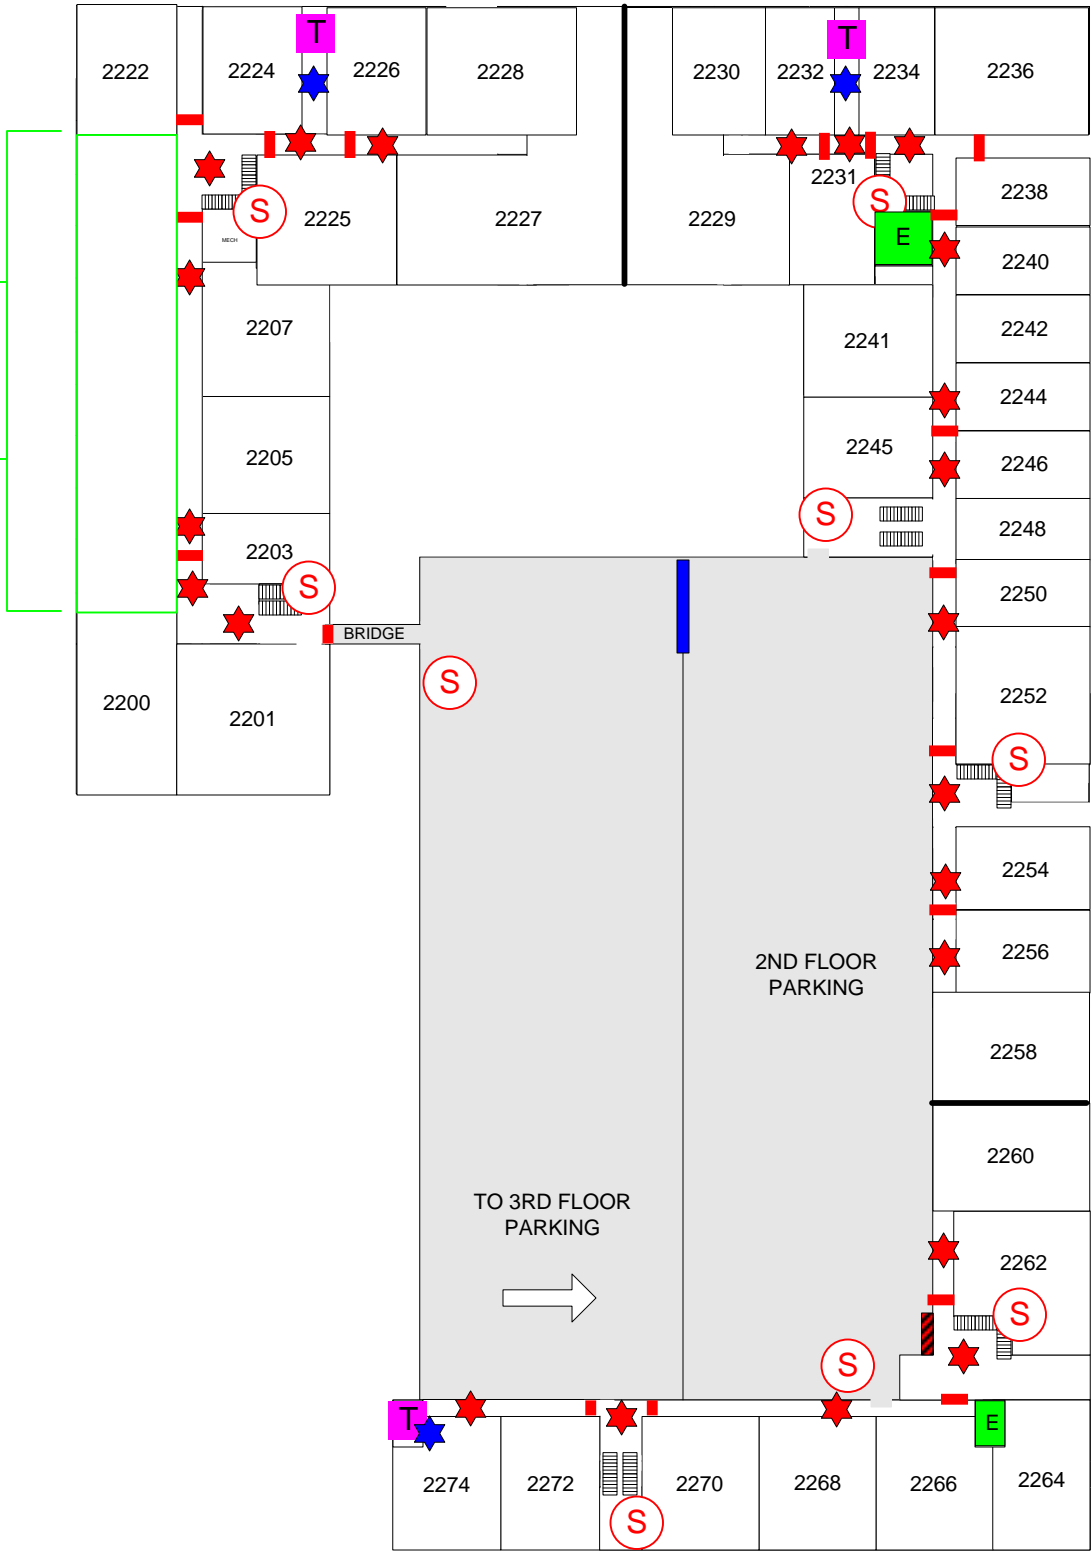

ADDISON CIRCLE

BLDG. B FLOOR 2

UNITS ARE 2 STORY STUDIO APARTMENTS. THERE IS NO ACCESS FROM SECOND FLOOR HALLWAY

FSA	FIRE ALARM PANEL	SPRINKLER RISER	FIRE HYDRANT	T	TRASH CHUTE	[Blue bar]	ELECTRONIC GATE	[Red diagonal bar]	HEAT ACTIVATED FIRE DOOR
FIRE DEPT. CONNECTION	W	MAIN WATER SHUTOFF	S	STANDPIPE CONNECTION	[Red star]	SPRINKLER ISOLATION VALVE	[Red bar]	FIRE DOOR	
KNOX SWITCH	E	ELECTRICAL MAIN	E	ELEVATOR	[Blue star]	HEAT DETECTOR	[Blue arrow]	ENTRANCE / EXIT	
KNOX BOX	G	GAS SHUTOFF VALVE	[Staircase symbol]	STAIRS	[Red star]	SMOKE DETECTOR	[Red arrow]	PARKING ENTRANCE / EXIT	