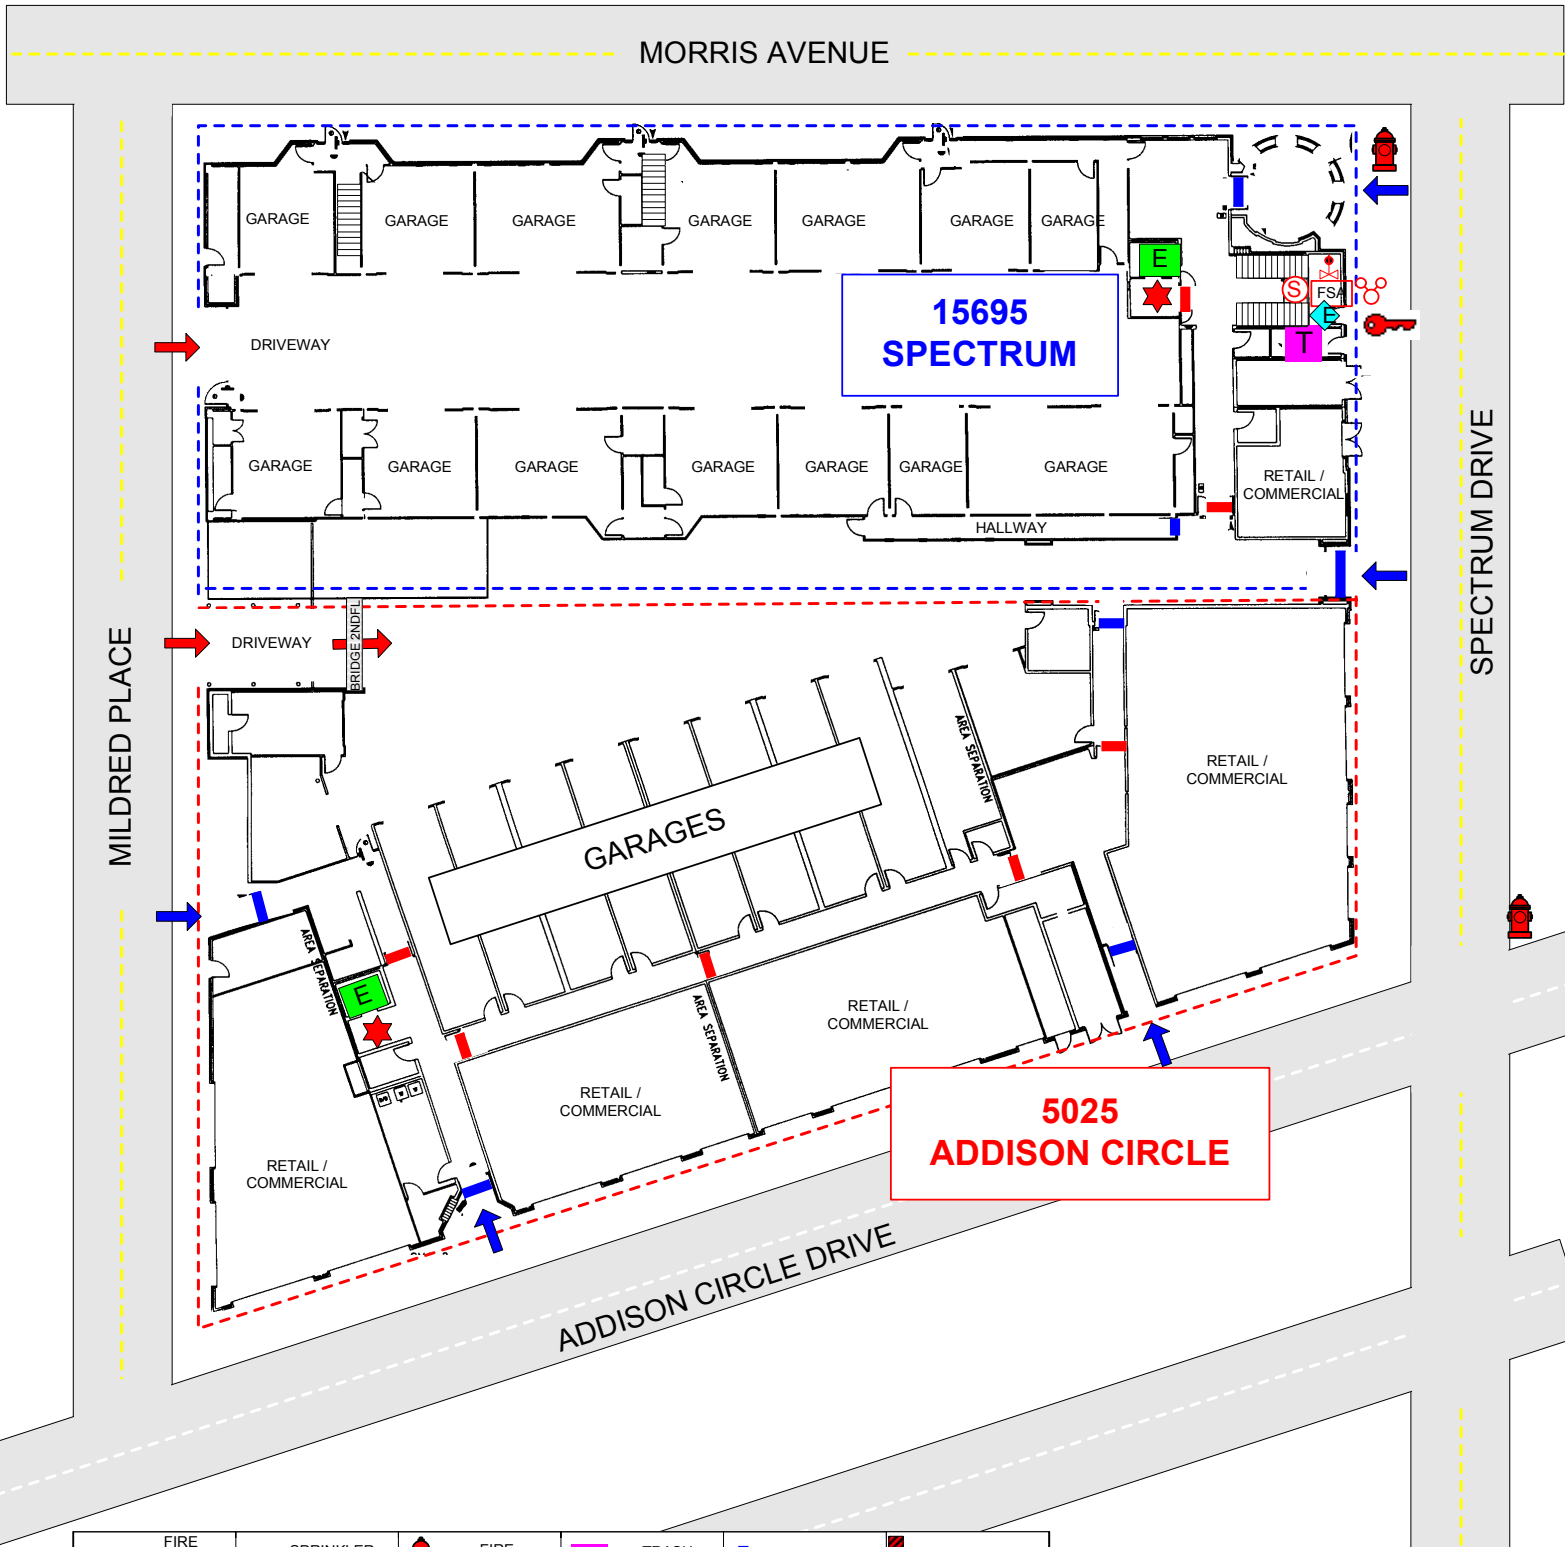

# ADDISON CIRCLE

## M - BLOCK FIRST LEVEL

FSA	FIRE ALARM PANEL	SPRINKLER RISER	FIRE HYDRANT	TRASH CHUTE	ELECTRONIC GATE	HEAT ACTIVATED FIRE DOOR
FIRE DEPT. CONNECTION	MAIN WATER SHUTOFF	STANDPIPE CONNECTION	SPRINKLER ISOLATION VALVE	FIRE DOOR	MAIN SPRINKLER SHUTOFF	
KNOX SWITCH	ELECTRICAL MAIN	ELEVATOR	HEAT DETECTOR	ENTRANCE / EXIT		
KNOX BOX	GAS SHUTOFF VALVE	STAIRS	SMOKE DETECTOR	PARKING ENTRANCE / EXIT		