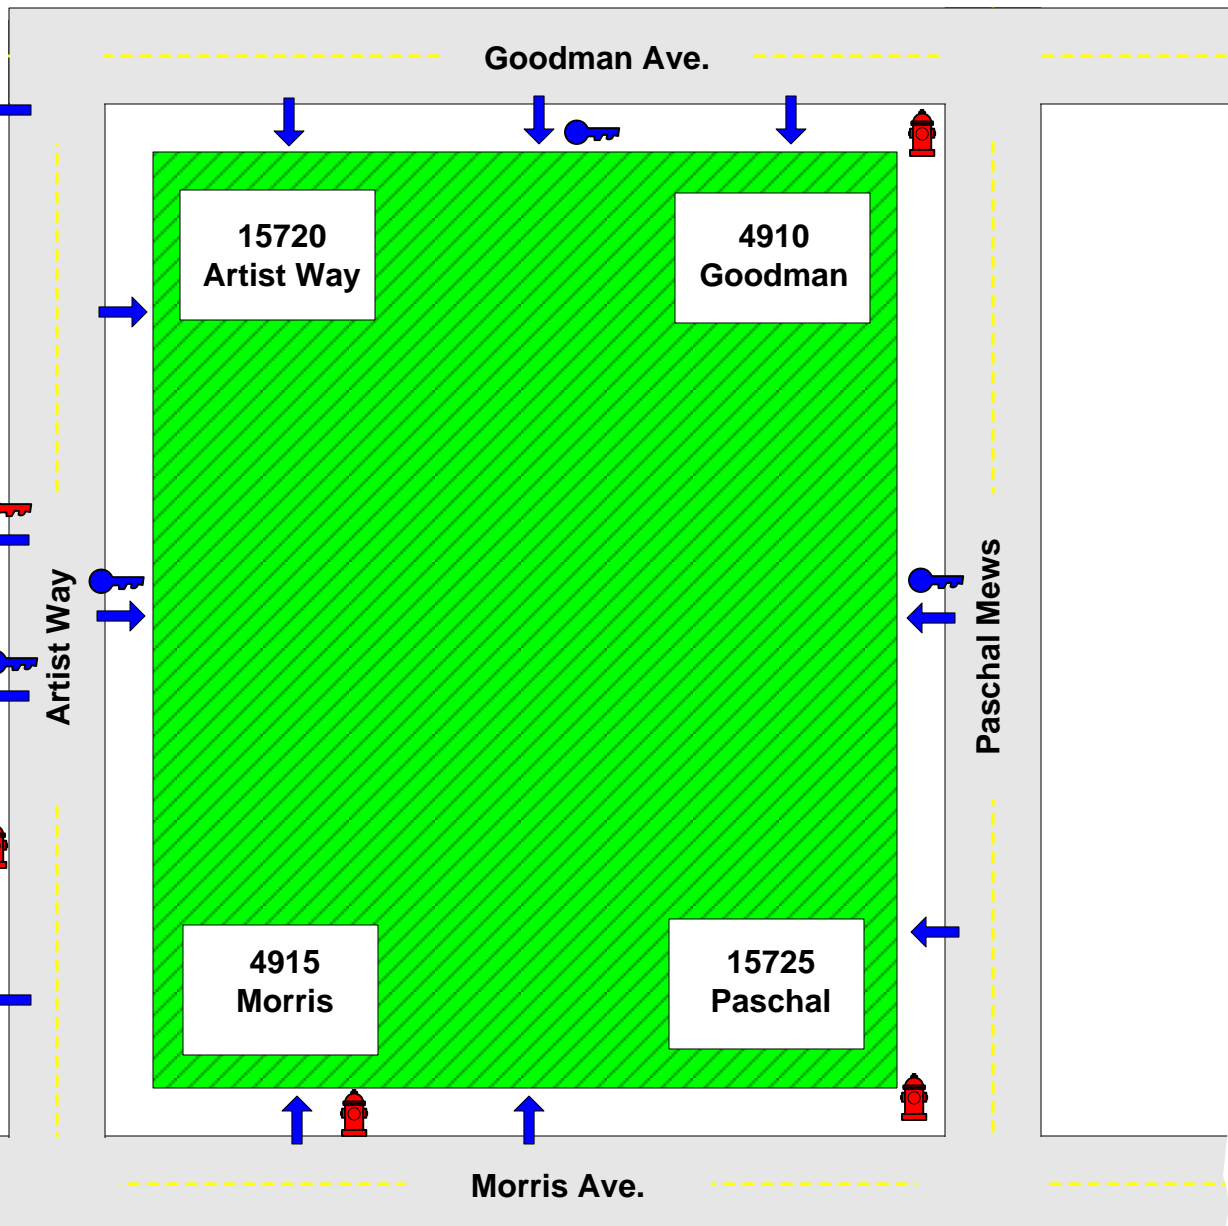

Addison Road

	FIRE ALARM PANEL
	FIRE DEPT. CONNECTION
	KNOX BOX
	KNOX SWITCH
	ENTRANCE / EXIT
	SPRINKLER RISER
	SPRINKLER ISOLATION VALVE
	ELECTRICAL MAIN
	GAS SHUTOFF VALVE
	MAIN WATER SHUTOFF
	SMOKE DETECTOR
	HEAT DETECTOR
	FIRE HYDRANT
	ROOF ACCESS
	TRASH ROOM
	ELEVATOR
	STAIRS
	STANDPIPE
	FIRE DOOR
	ELECTRONIC DOOR/GATE

Addison!
 FIRE DEPARTMENT
 OPERATIONS DIVISION
 DRAWING BY:
 RAY YAGER
 12/14/02

ADDISON CIRCLE PHASE 3