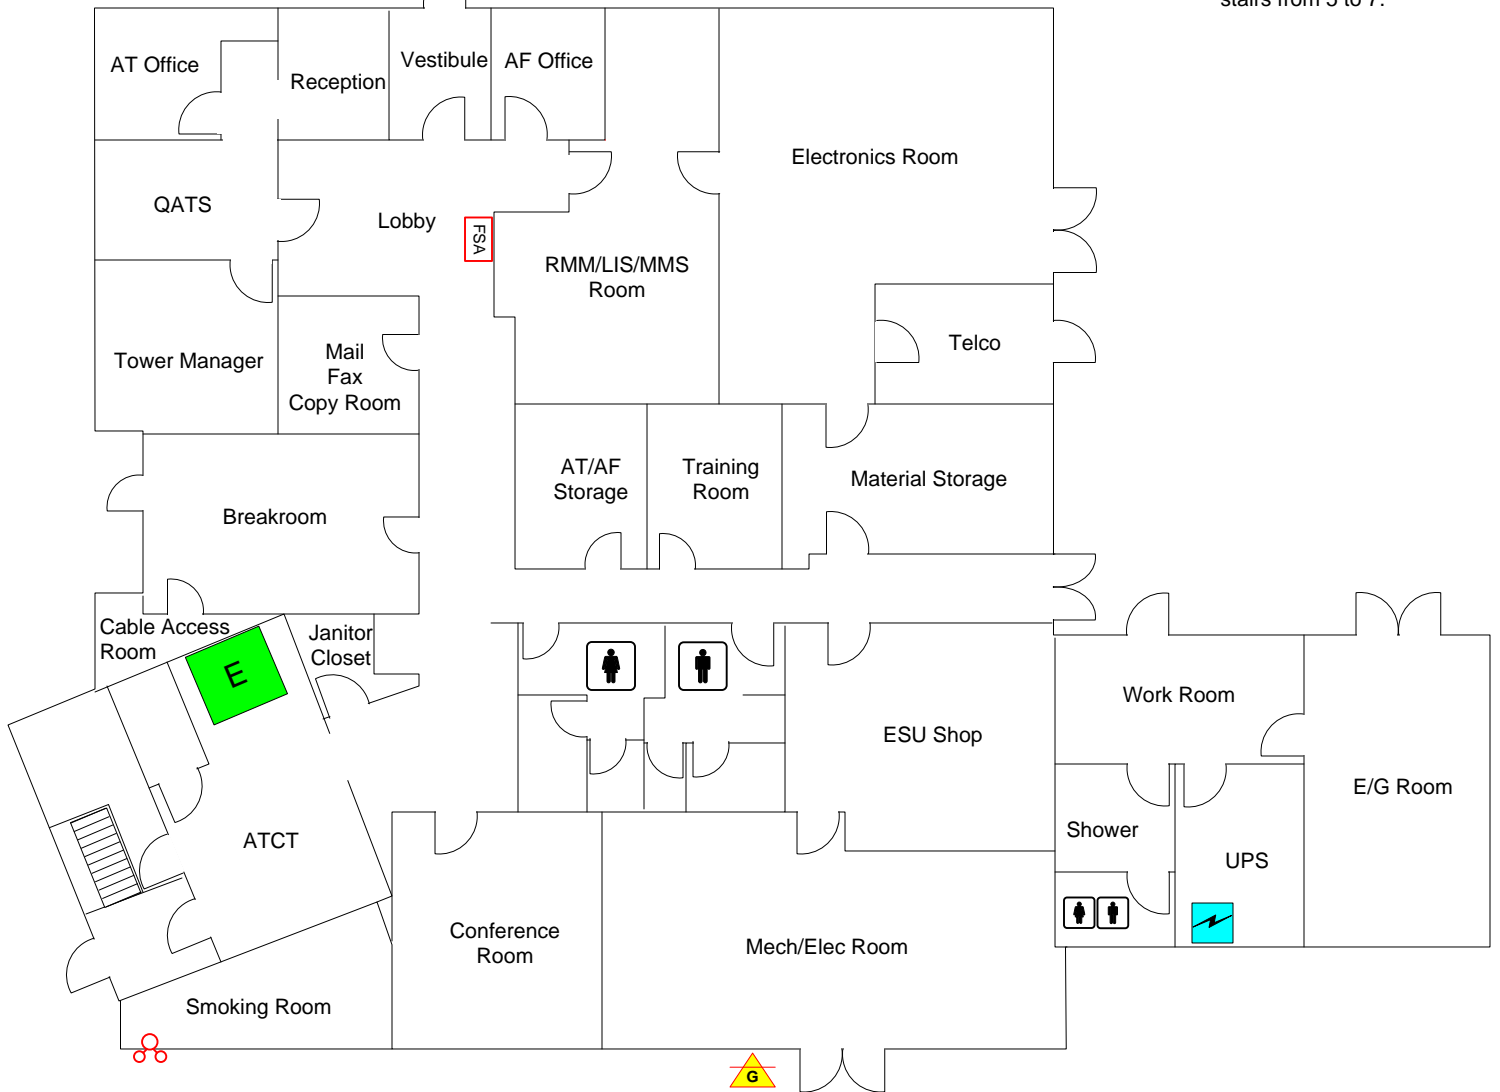

16000 Dooley Rd Addison Airport Control Tower (Base)

Knox Box on Front Gate

Elevator goes to floor 5,
stairs from 5 to 7.

Addison!

**FIRE DEPARTMENT
OPERATIONS
DIVISION**

FSA	FIRE ALARM PANEL	SPRINKLER RISER	FIRE HYDRANT
FIRE DEPT. CONNECTION		MAIN WATER SHUTOFF	ELEVATOR
ENTRANCE / EXIT		ELECTRICAL MAIN	STAIRS
KNOX BOX		GAS SHUTOFF VALVE	STANDPIPE CONNECTION