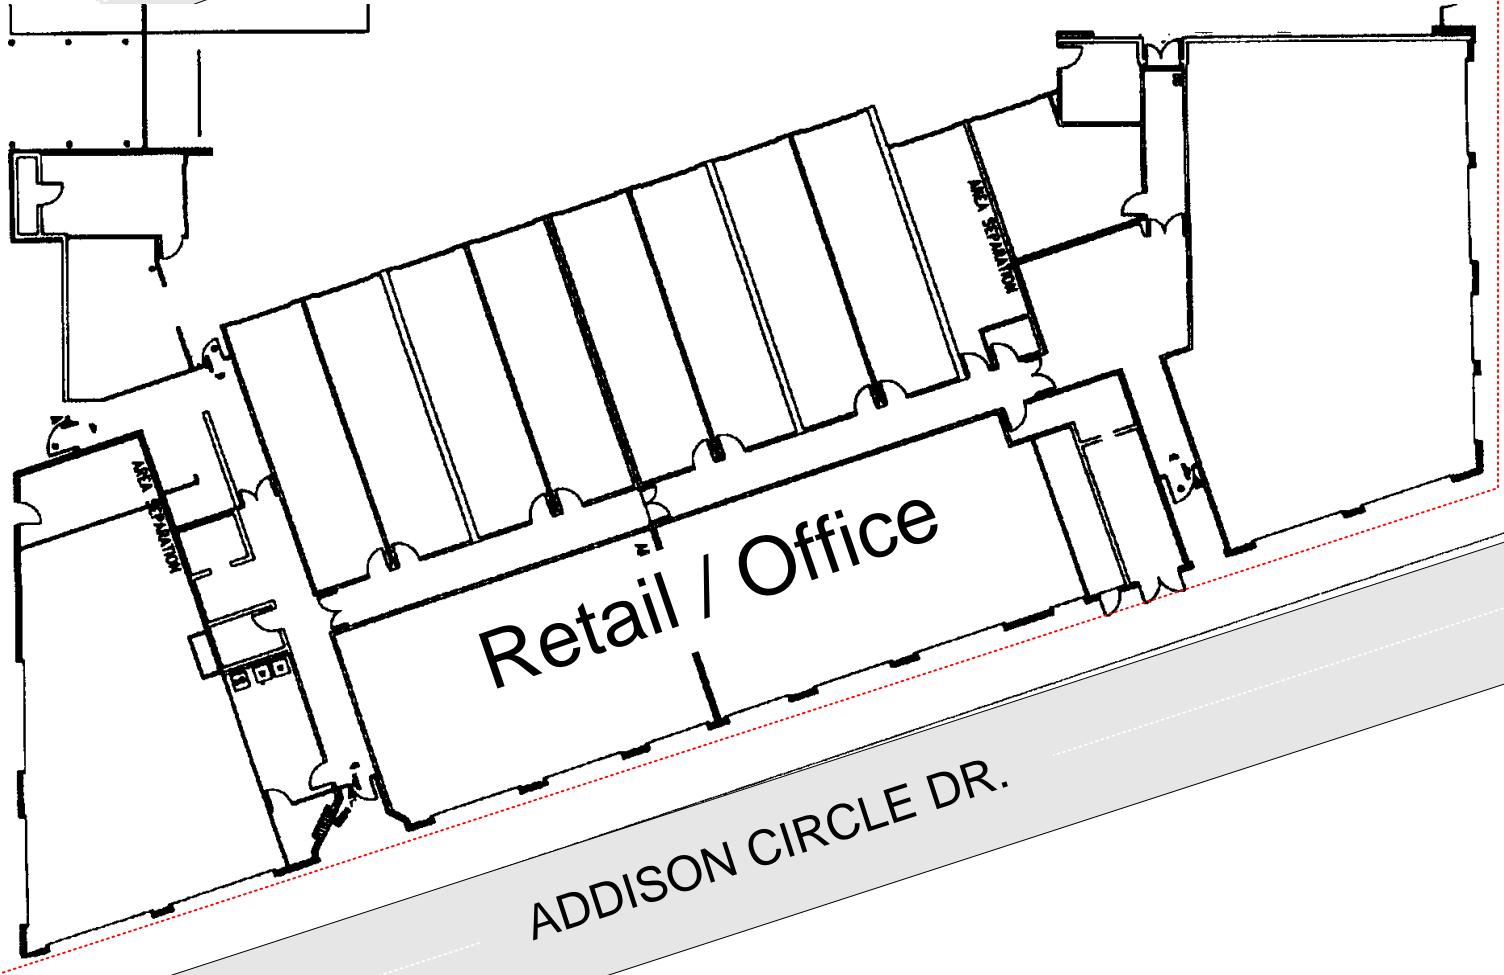

MORRIS AVE.

ADDISON CIRCLE
M - BLOCK

SPECTRUM DRIVE

**5025
ADDISON CIRCLE DR.
LEVEL 1**

ADDISON CIRCLE DRIVE

ADDISON CIRCLE DR.

FSA	FIRE ALARM PANEL	SPRINKLER RISER	FIRE HYDRANT	TRASH CHUTE	ELECTRONIC GATE	HEAT ACTIVATED FIRE DOOR
FIRE DEPT. CONNECTION	MAIN WATER SHUTOFF	STANDPIPE CONNECTION	SPRINKLER ISOLATION VALVE	HEAT DETECTOR	FIRE DOOR	MAIN SPRINKLER SHUTOFF
KNOX SWITCH	ELECTRICAL MAIN	ELEVATOR	HEAT DETECTOR	ENTRANCE / EXIT		
KNOX BOX	GAS SHUTOFF VALVE	STAIRS	SMOKE DETECTOR	PARKING ENTRANCE / EXIT		