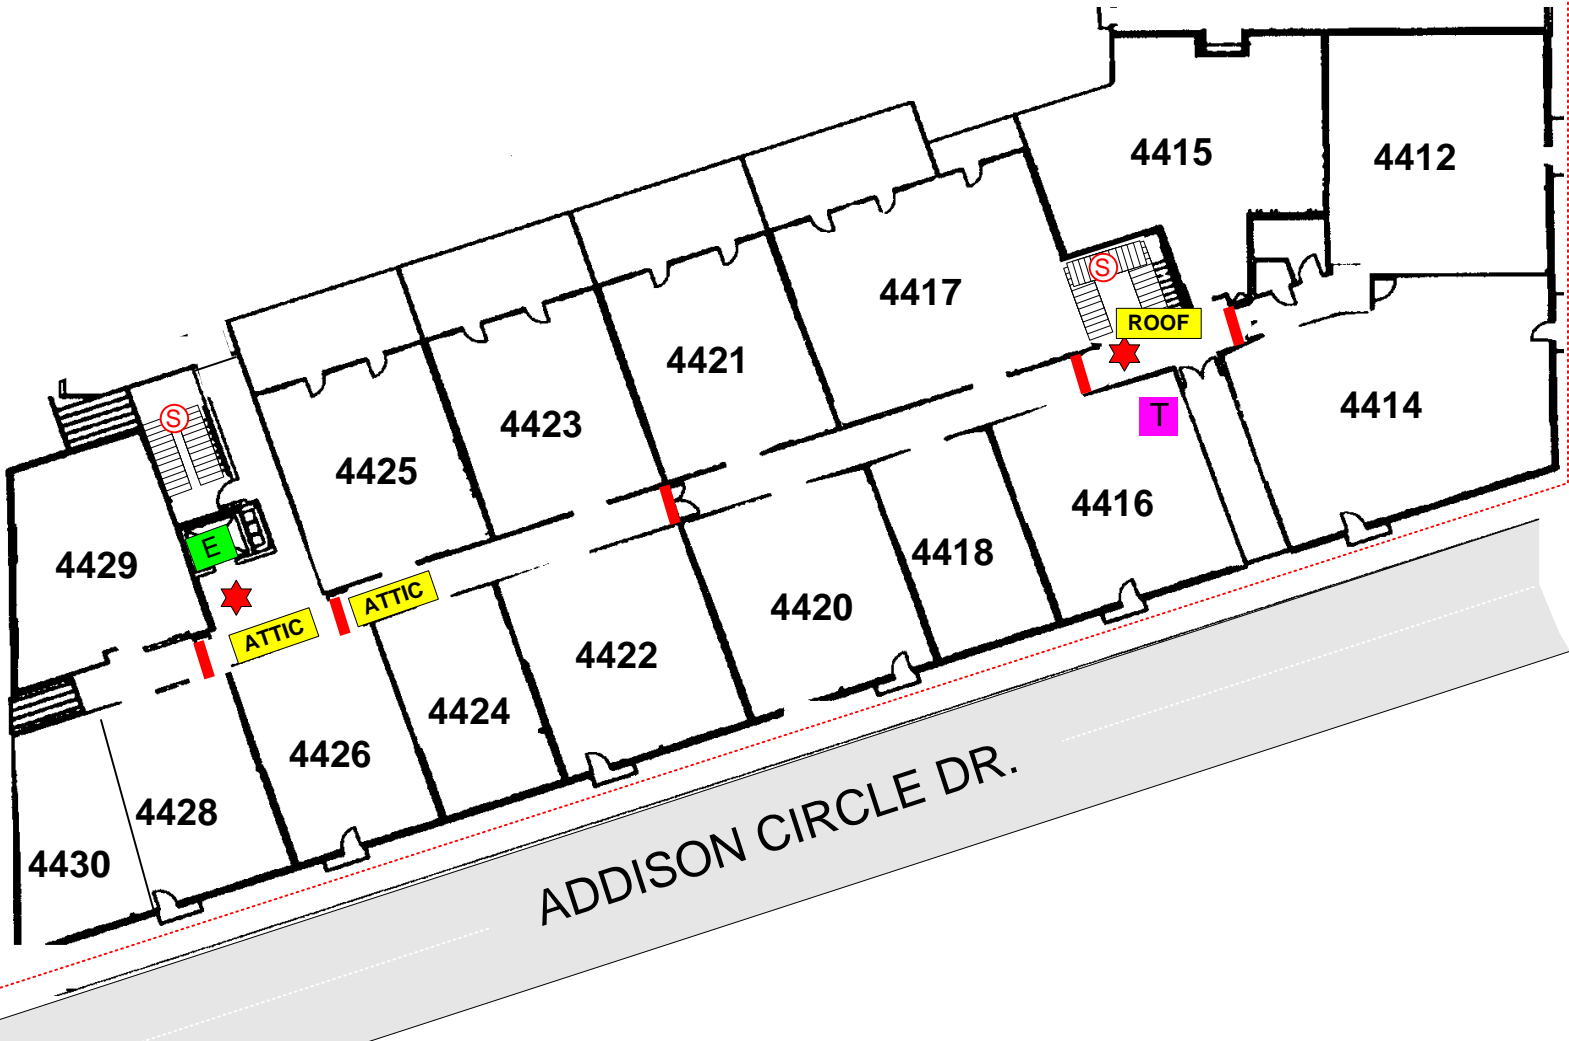

MORRIS AVE.

SPECTRUM DRIVE

ADDISON CIRCLE
M - BLOCK

5025 ADDISON CIRCLE DR. LEVEL 4

FSA	FIRE ALARM PANEL	SPRINKLER RISER	FIRE HYDRANT	T	TRASH CHUTE	ELECTRONIC GATE	HEAT ACTIVATED FIRE DOOR
FIRE DEPT. CONNECTION	W MAIN WATER SHUTOFF	S STANDPIPE CONNECTION	SPRINKLER ISOLATION VALVE	FIRE DOOR	MAIN SPRINKLER SHUTOFF	ATTIC	ATTIC ACCESS
KNOX SWITCH	E ELECTRICAL MAIN	ELEVATOR	HEAT DETECTOR	ENTRANCE / EXIT	ROOF	ROOF ACCESS	
KNOX BOX	G GAS SHUTOFF VALVE	STAIRS	SMOKE DETECTOR	PARKING ENTRANCE /EXIT			