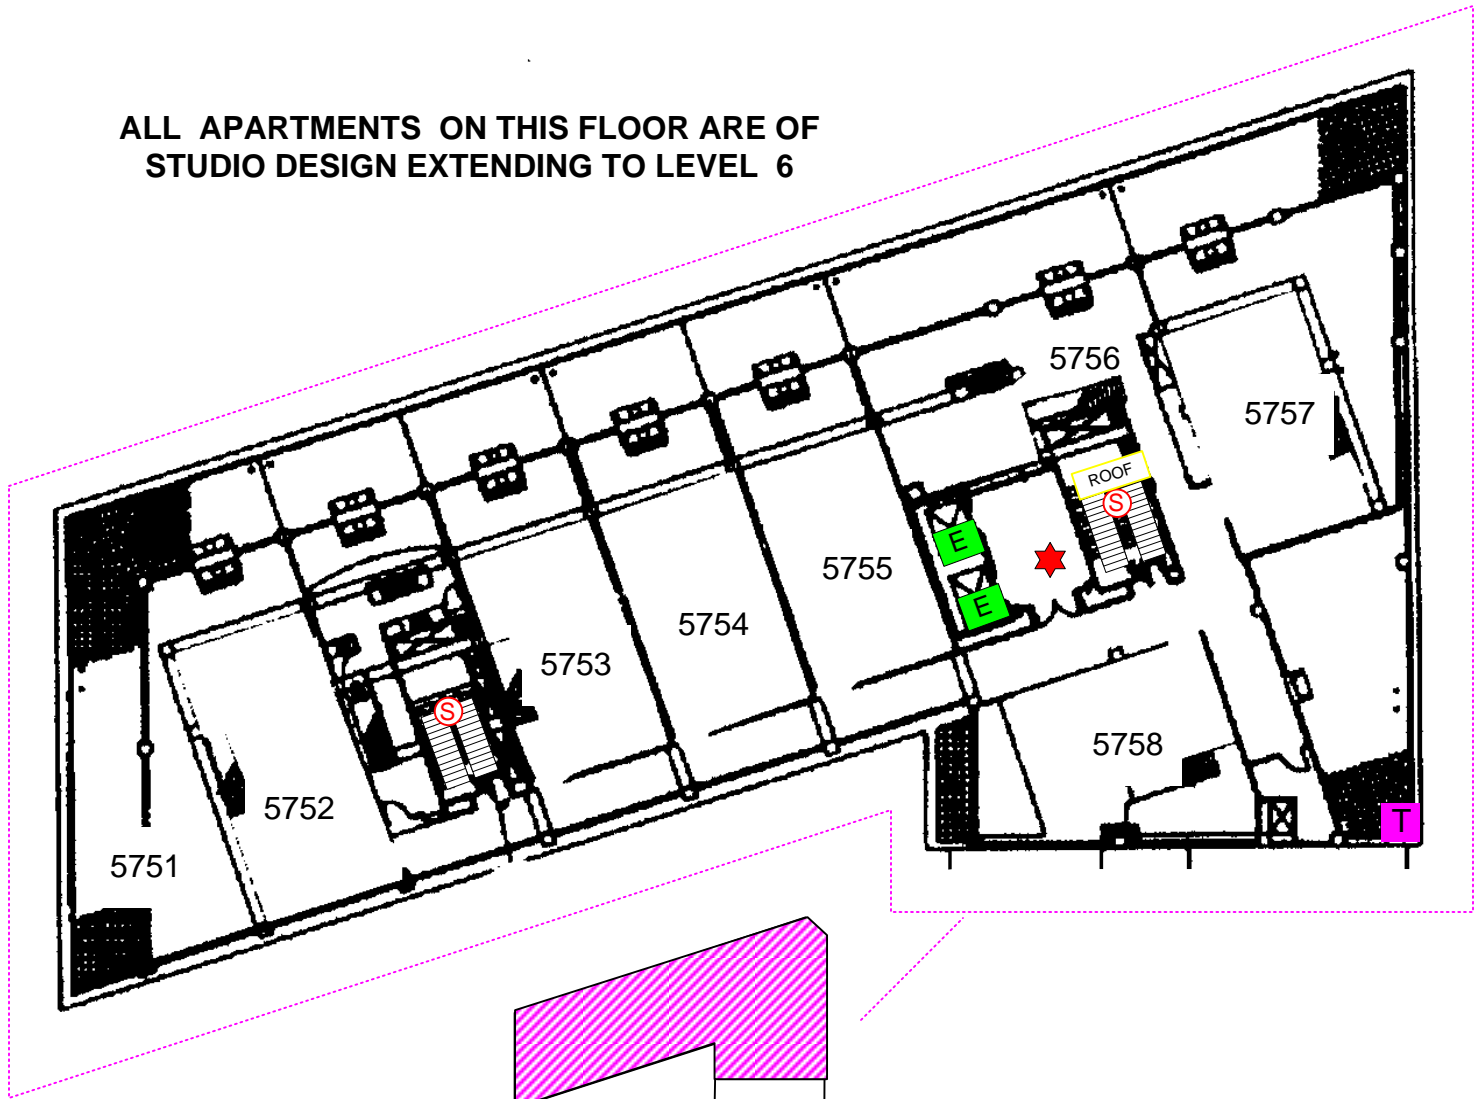

# 5040 Addison Circle

## Level 5

ALL APARTMENTS ON THIS FLOOR ARE OF STUDIO DESIGN EXTENDING TO LEVEL 6

Addison Circle  
P - Block

04/1/99

FSA	FIRE ALARM PANEL	SPRINKLER RISER	SPRINKLER RISER	FIRE HYDRANT	FIRE HYDRANT	T	TRASH CHUTE	ELECTRONIC GATE	ELECTRONIC GATE	HEAT ACTIVATED FIRE DOOR	HEAT ACTIVATED FIRE DOOR
FIRE DEPT. CONNECTION	FIRE DEPT. CONNECTION	MAIN WATER SHUTOFF	MAIN WATER SHUTOFF	STANDPIPE CONNECTION	STANDPIPE CONNECTION	SPRINKLER ISOLATION VALVE	SPRINKLER ISOLATION VALVE	FIRE DOOR	FIRE DOOR	MAIN SPRINKLER SHUTOFF	MAIN SPRINKLER SHUTOFF
KNOX SWITCH	KNOX SWITCH	ELECTRICAL MAIN	ELECTRICAL MAIN	ELEVATOR	ELEVATOR	HEAT DETECTOR	HEAT DETECTOR	ENTRANCE / EXIT	ENTRANCE / EXIT		
KNOX BOX	KNOX BOX	GAS SHUTOFF VALVE	GAS SHUTOFF VALVE	STAIRS	STAIRS	SMOKE DETECTOR	SMOKE DETECTOR	PARKING ENTRANCE / EXIT	PARKING ENTRANCE / EXIT		