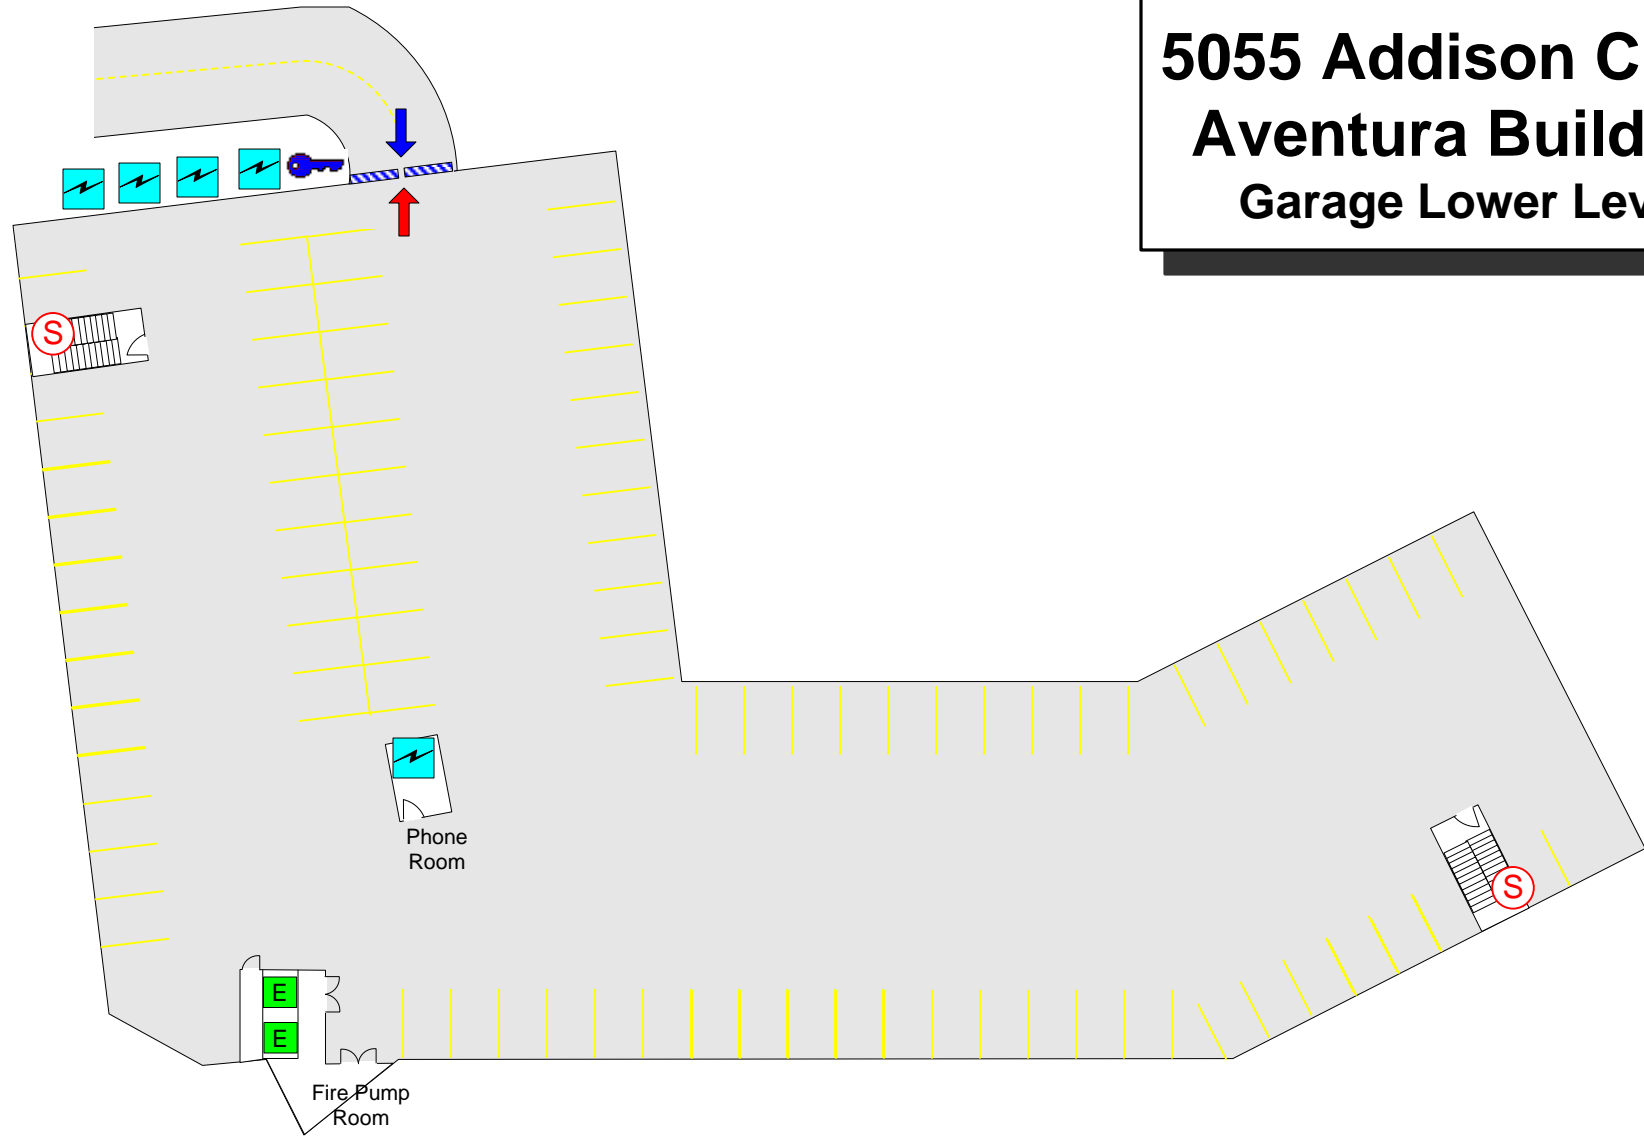

# 5055 Addison Circle Aventura Building Garage Lower Level

FSA	FIRE ALARM PANEL	Knox Switch	Knox Box	ENTRANCE/EXIT	
FIRE DEPT. CONNECTION	MAIN WATER SHUTOFF	STANDPIPE CONNECTION	EXIT		
ELECTRONIC SECURITY GATE	ELECTRICAL MAIN	ELEVATOR	SPRINKLER RISER		
TRASH ROOM	GAS SHUTOFF VALVE	STAIRS	SMOKE DETECTOR		