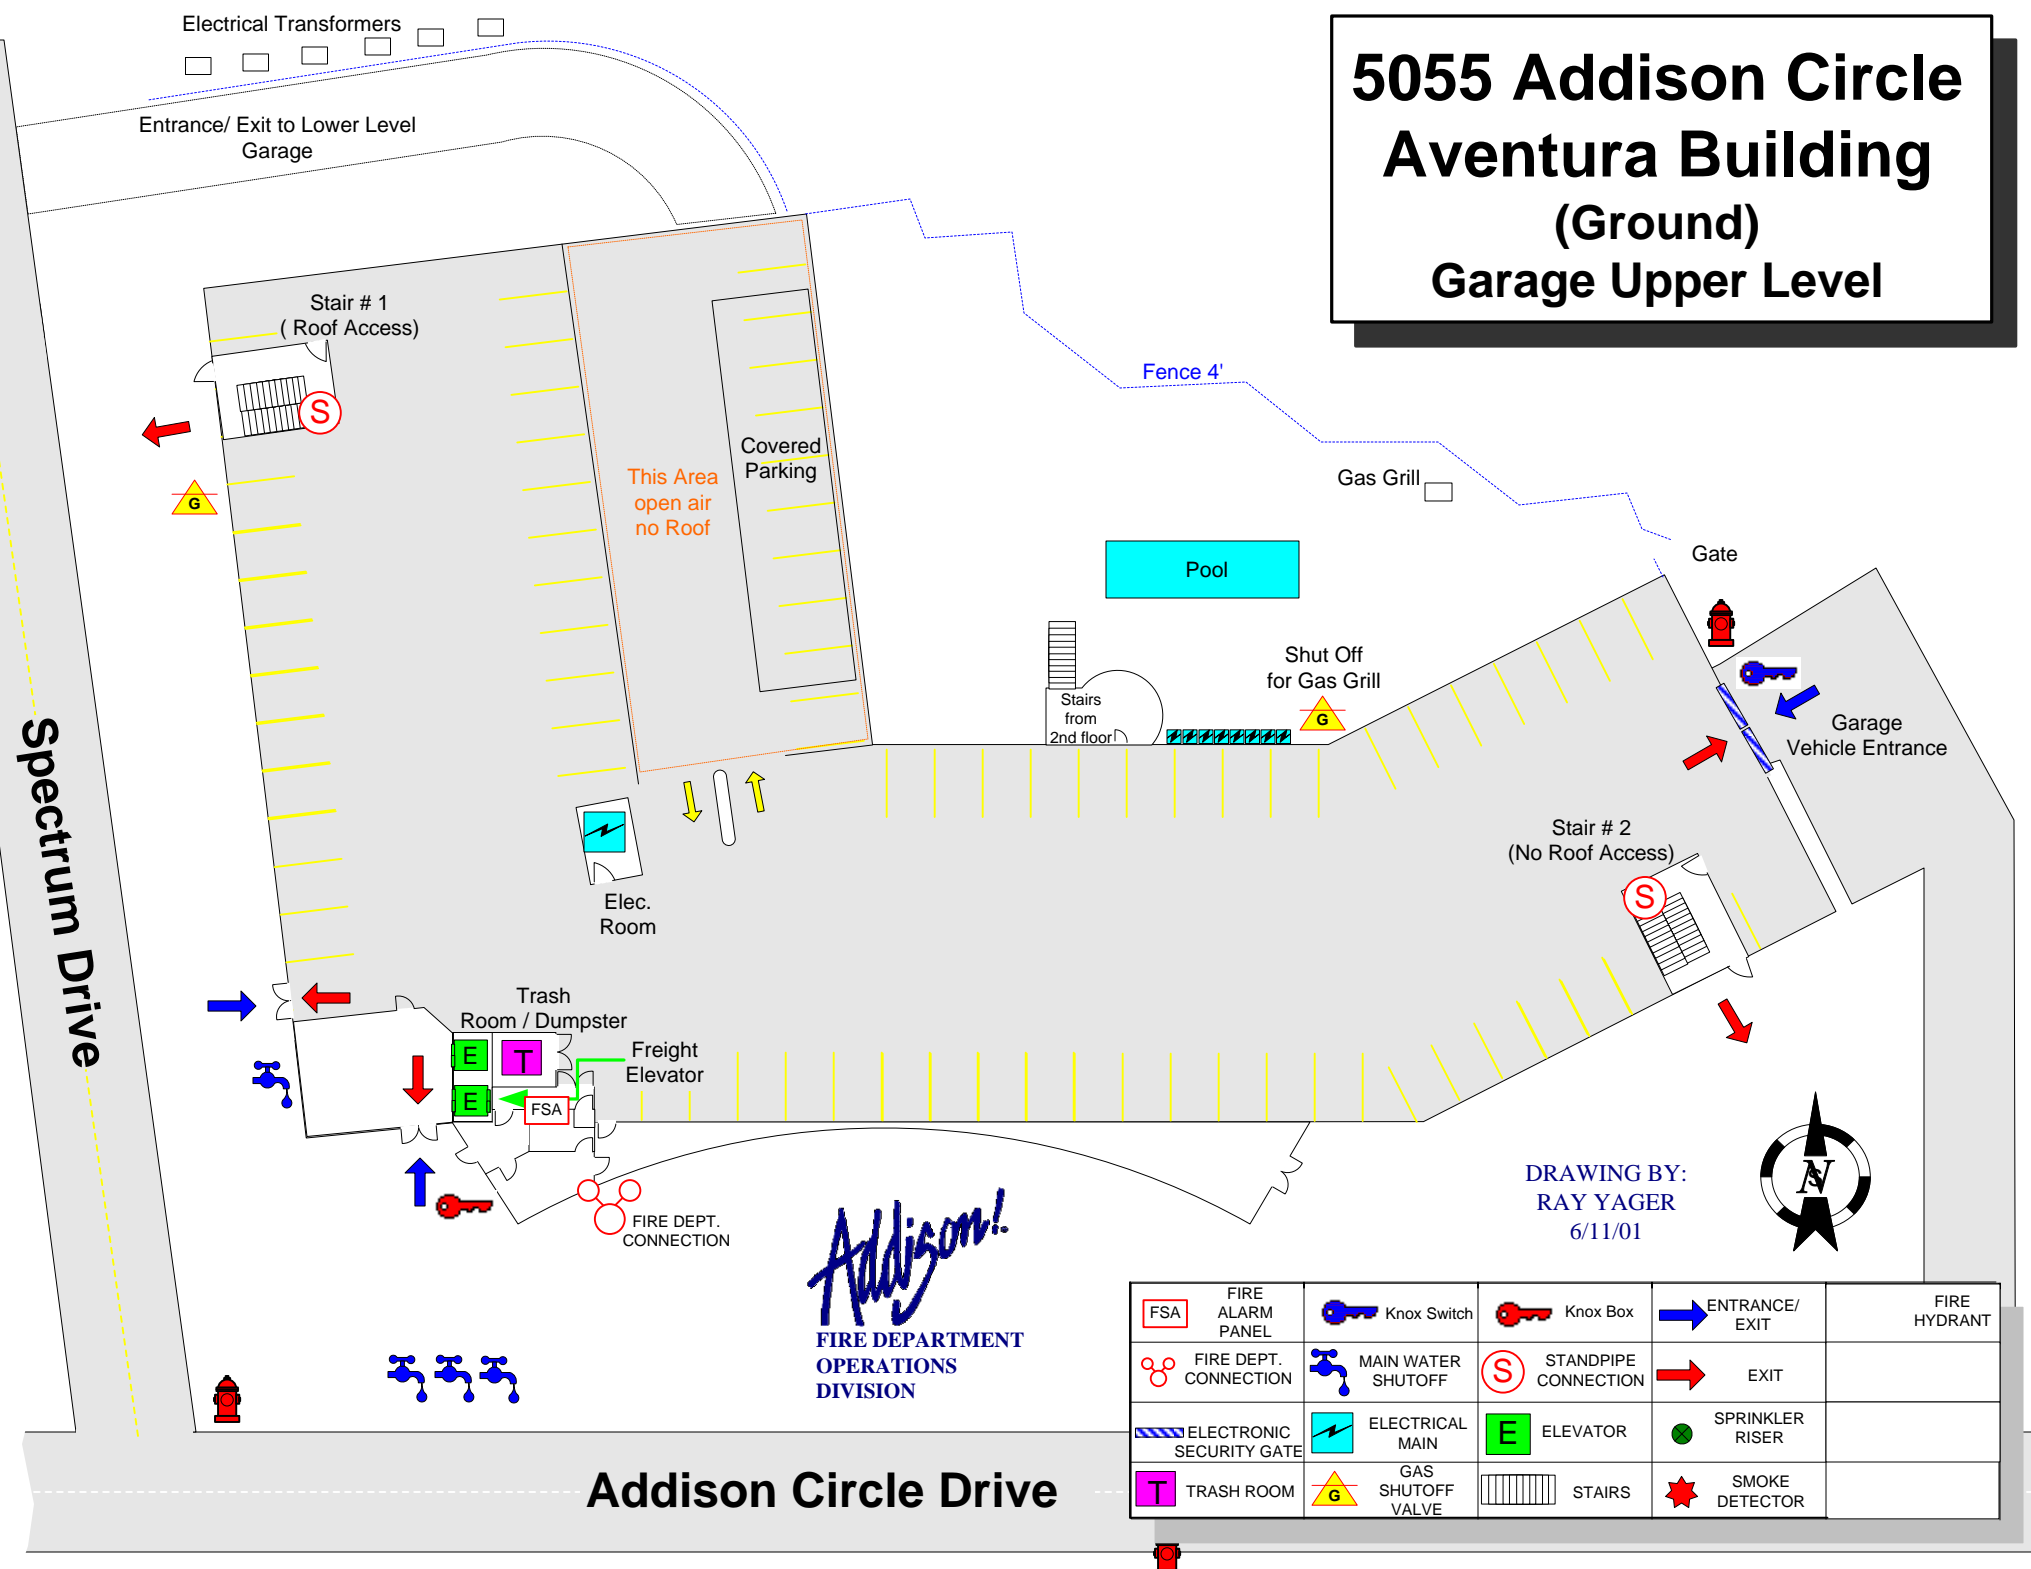

5055 Addison Circle Aventura Building (Ground) Garage Upper Level

DRAWING BY:
RAY YAGER
6/11/01

Addison!
FIRE DEPARTMENT
OPERATIONS
DIVISION

FSA	FIRE ALARM PANEL	Knox Switch	Knox Box	ENTRANCE/EXIT	FIRE HYDRANT
FIRE DEPT. CONNECTION	MAIN WATER SHUTOFF	STANDPIPE CONNECTION	EXIT	SPRINKLER RISER	
ELECTRONIC SECURITY GATE	ELECTRICAL MAIN	ELEVATOR	STAIRS	SMOKE DETECTOR	
TRASH ROOM	GAS SHUTOFF VALVE				

Addison Circle Drive