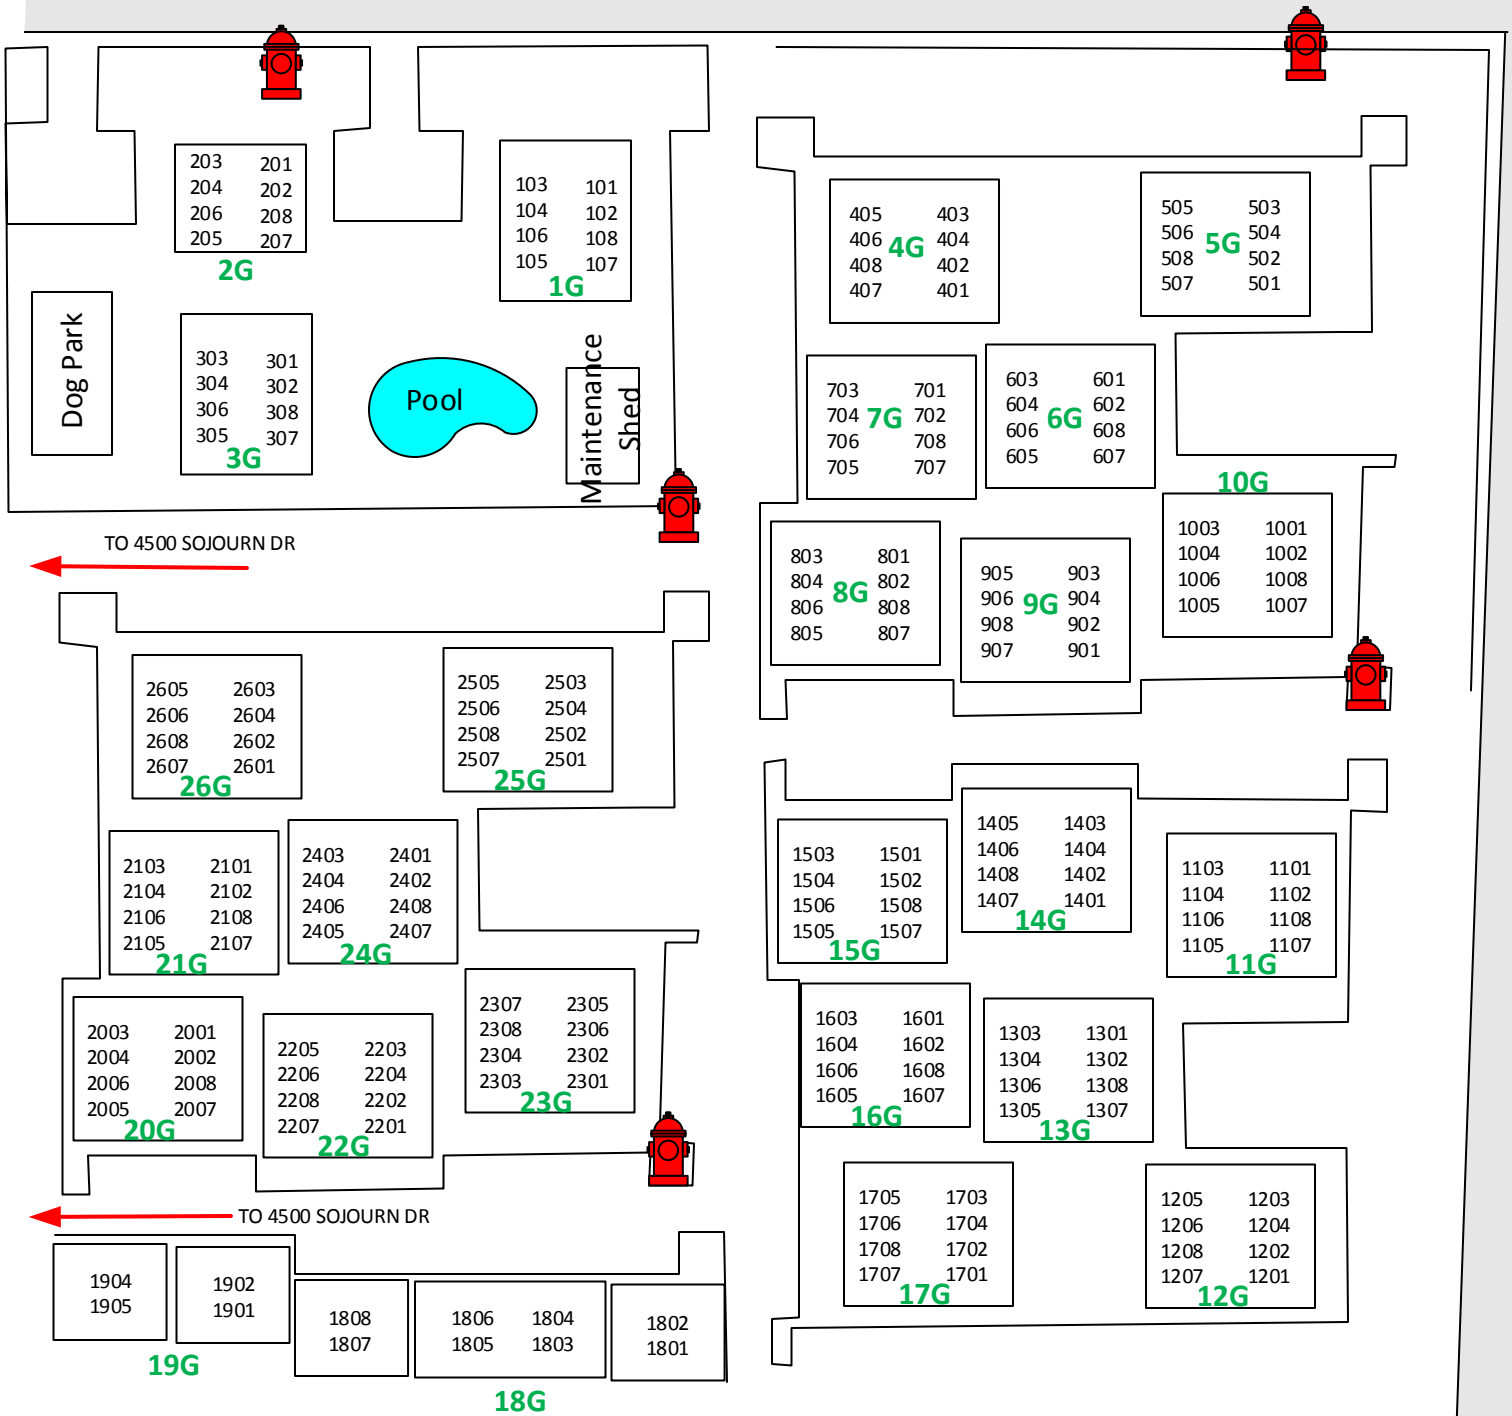

SOJOURN DR

ADDISON RD

16951 ADDISON ROAD BENT TREE PARK APARTMENTS