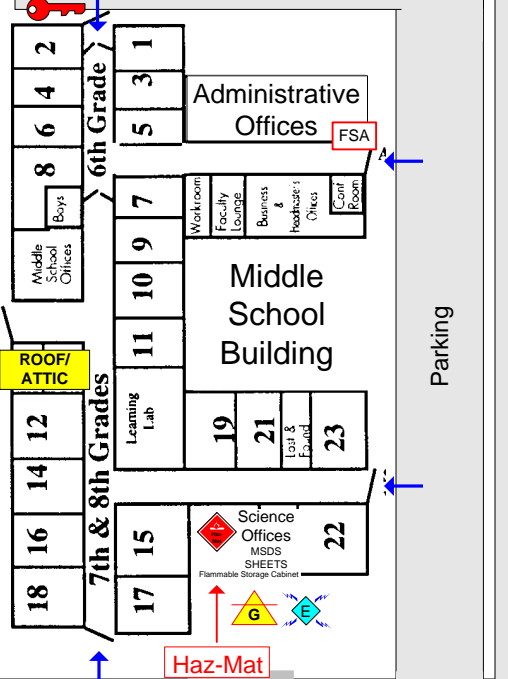

	ENTRANCE/EXIT		FIRE DEPT. CONNECTION
	Knox Key		SPRINKLER RISER
	ELEVATOR		STANDPIPE CONNECTION
	STAIRS		SPRINKLER ISOLATION VALVE
	FIRE ALARM PANEL		MAIN SPRINKLER SHUTOFF
	SMOKE DETECTOR		ELECTRICAL
	HEAT DETECTOR		MAIN WATER SHUTOFF
	MANUAL PULL STATION		Gas Shutoff
	Area of Rescue Assistance		FIRE HYDRANT
	Security Gate		

**17001 Addison Rd**  
**Trinity Christian Academy**  
**(Ground Floor)**

**Addison Road**

**Sojourn Drive**