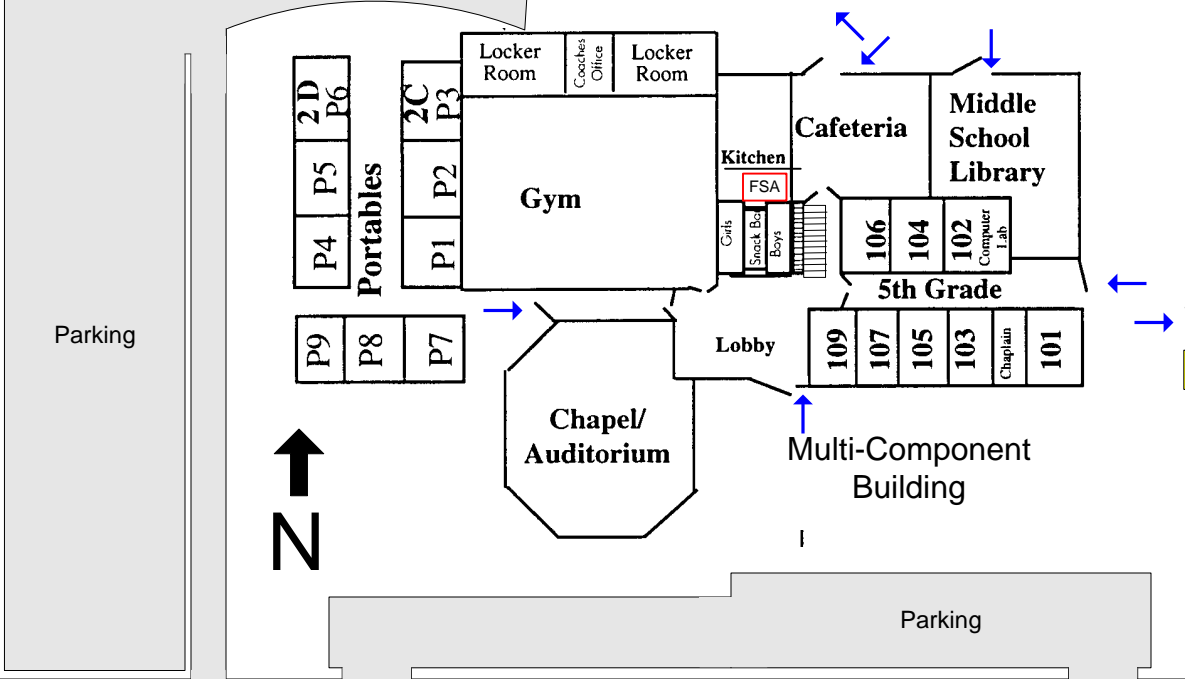

	ENTRANCE/EXIT		FIRE DEPT. CONNECTION
	Knox Key		SPRINKLER RISER
	ELEVATOR		STANDPIPE CONNECTION
	STAIRS		SPRINKLER ISOLATION VALVE
	FIRE ALARM PANEL		MAIN SPRINKLER SHUTOFF
	SMOKE DETECTOR		ELECTRICAL
	HEAT DETECTOR		MAIN WATER SHUTOFF
	MANUAL PULL STATION		Gas Shutoff
	Area of Rescue Assistance		FIRE HYDRANT
	Security Gate		

**17001 Addison Rd**  
**Trinity Christian Academy**  
**(Ground Floor)**

**Addison Road**

**Sojourn Drive**