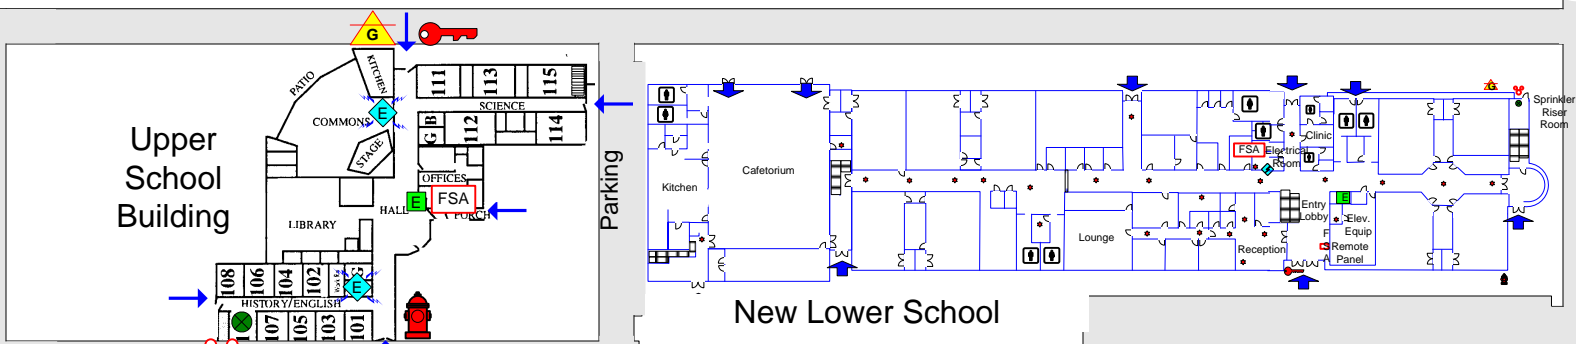

	ENTRANCE/EXIT		FIRE DEPT. CONNECTION
	Knox Key		SPRINKLER RISER
	ELEVATOR		STANDPIPE CONNECTION
	STAIRS		SPRINKLER ISOLATION VALVE
	FIRE ALARM PANEL		MAIN SPRINKLER SHUTOFF
	SMOKE DETECTOR		ELECTRICAL
	HEAT DETECTOR		MAIN WATER SHUTOFF
	MANUAL PULL STATION		Gas Shutoff
	Area of Rescue Assistance		FIRE HYDRANT
	Security Gate		

**17001 Addison Rd**  
**Trinity Christian Academy**  
**(Ground Floor)**

**Addison Road**

**Sojourn Drive**