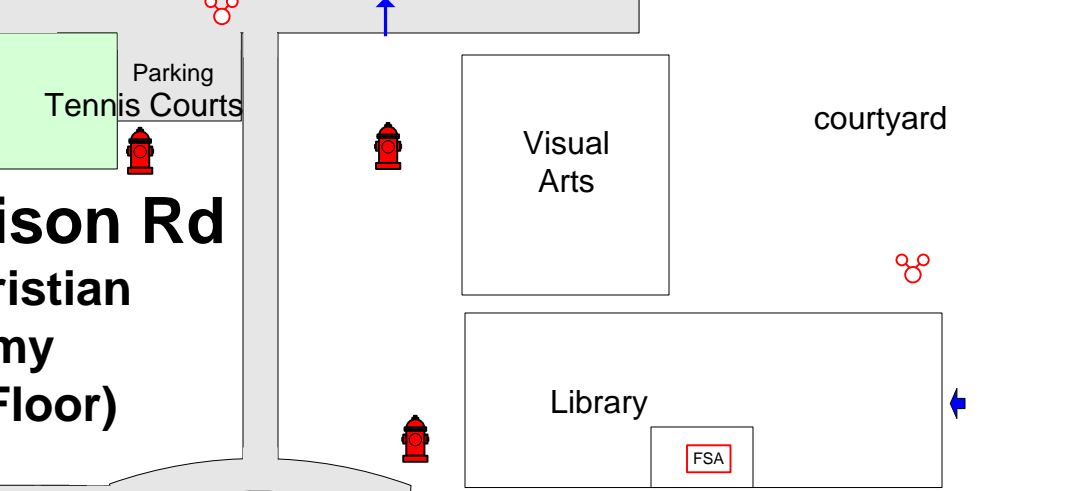

	ENTRANCE/EXIT		FIRE DEPT. CONNECTION
	Knox Key		SPRINKLER RISER
	ELEVATOR		STANDPIPE CONNECTION
	STAIRS		SPRINKLER ISOLATION VALVE
	FIRE ALARM PANEL		MAIN SPRINKLER SHUTOFF
	SMOKE DETECTOR		ELECTRICAL
	HEAT DETECTOR		MAIN WATER SHUTOFF
	MANUAL PULL STATION		Gas Shutoff
	Area of Rescue Assistance		FIRE HYDRANT
	Security Gate		

**17001 Addison Rd**  
**Trinity Christian Academy**  
**(Ground Floor)**

**Addison Road**

**Sojourn Drive**