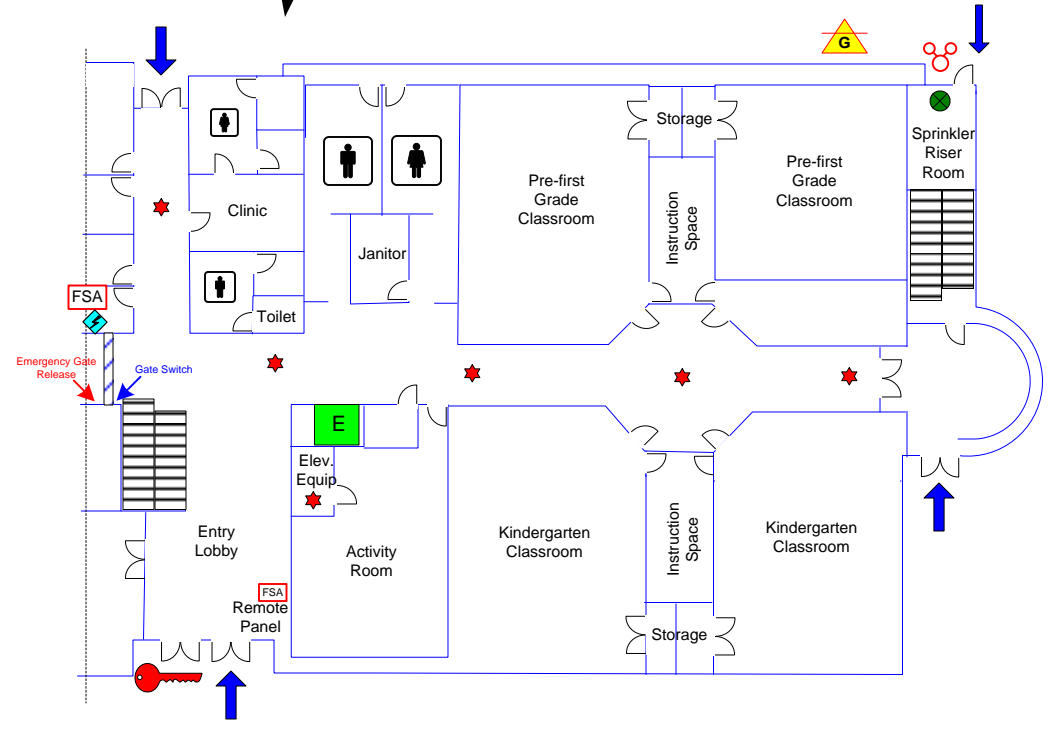

Addison!

FIRE DEPARTMENT OPERATIONS DIVISION

Drawing Symbols

	ENTRANCE/EXIT		FIRE DEPT. CONNECTION
	Knox Key		SPRINKLER RISER
	ELEVATOR		STANDPIPE CONNECTION
	STAIRS		SPRINKLER ISOLATION VALVE
	FIRE ALARM PANEL		MAIN SPRINKLER SHUTOFF
	SMOKE DETECTOR		ELECTRICAL
	HEAT DETECTOR		MAIN WATER SHUTOFF
	MANUAL PULL STATION		Gas Shutoff
	Area of Rescue Assistance		FIRE HYDRANT
	Security Gate		

17001 Addison Rd  
 Ground Floor  
 Trinity Christian Academy  
 New Lower School