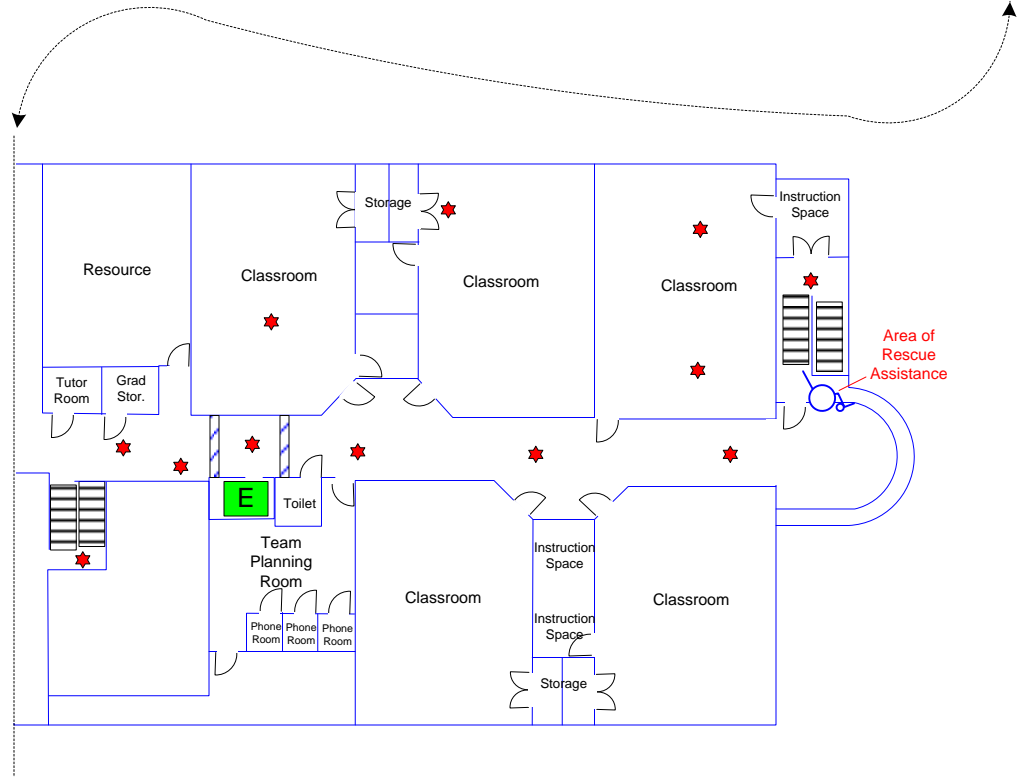

**17001 Addison Rd
Second Floor
Trinity Christian Academy
New Lower School**

Drawing Symbols

	ENTRANCE/EXIT		FIRE DEPT. CONNECTION
	Knox Key		SPRINKLER RISER
	ELEVATOR		STANDPIPE CONNECTION
	STAIRS		SPRINKLER ISOLATION VALVE
	FIRE ALARM PANEL		MAIN SPRINKLER SHUTOFF
	SMOKE DETECTOR		ELECTRICAL
	HEAT DETECTOR		MAIN WATER SHUTOFF
	MANUAL PULL STATION		Gas Shutoff
	Area of Rescue Assistance		FIRE HYDRANT
	Security Gate		