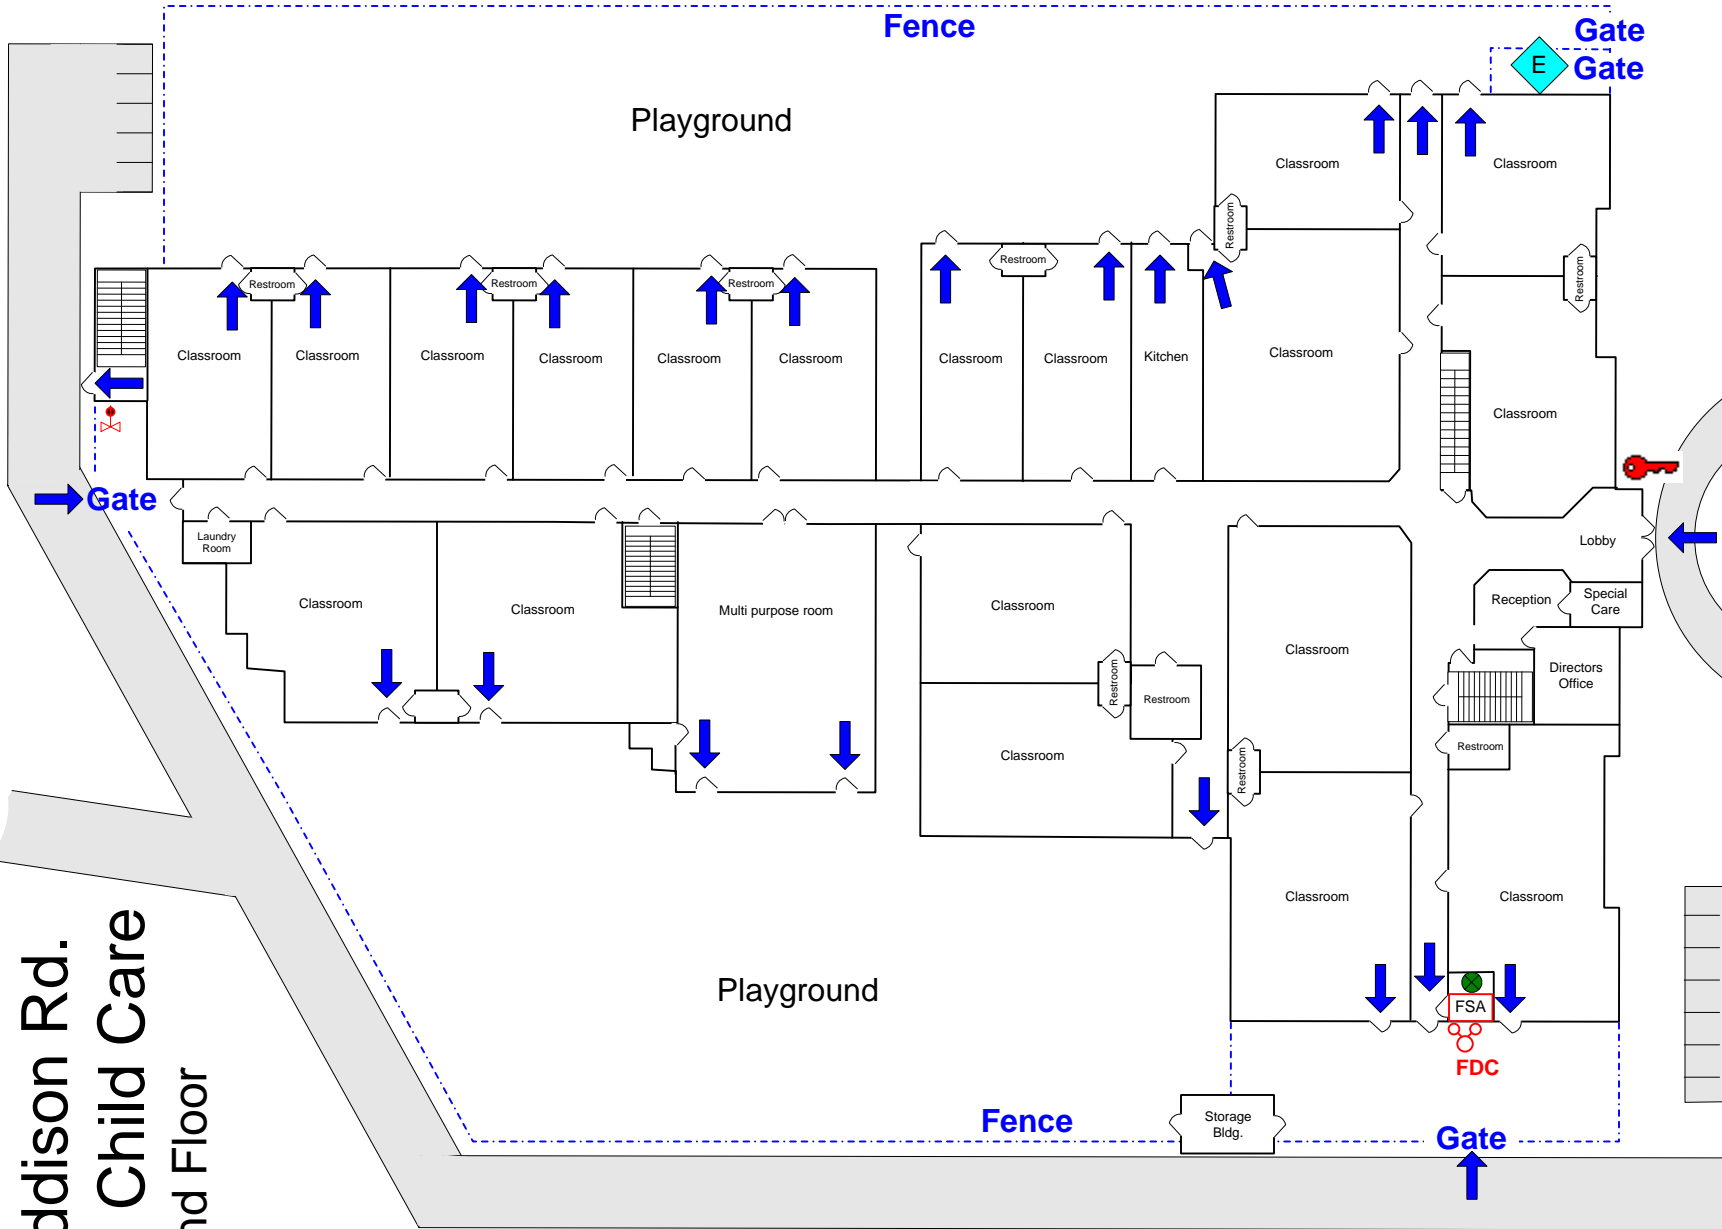

17275 Addison Rd.
 Bent Tree Child Care
 Ground Floor

Addison!
 FIRE DEPARTMENT
 OPERATIONS DIVISION

FSA	FIRE ALARM PANEL	SPRINKLER RISER	FIRE HYDRANT
FIRE DEPT. CONNECTION	MAIN WATER SHUTOFF	ELECTRICAL MAIN	Inspectors Test Valve
ENTRANCE / EXIT	GAS SHUTOFF VALVE	STAIRS	
KNOX BOX			