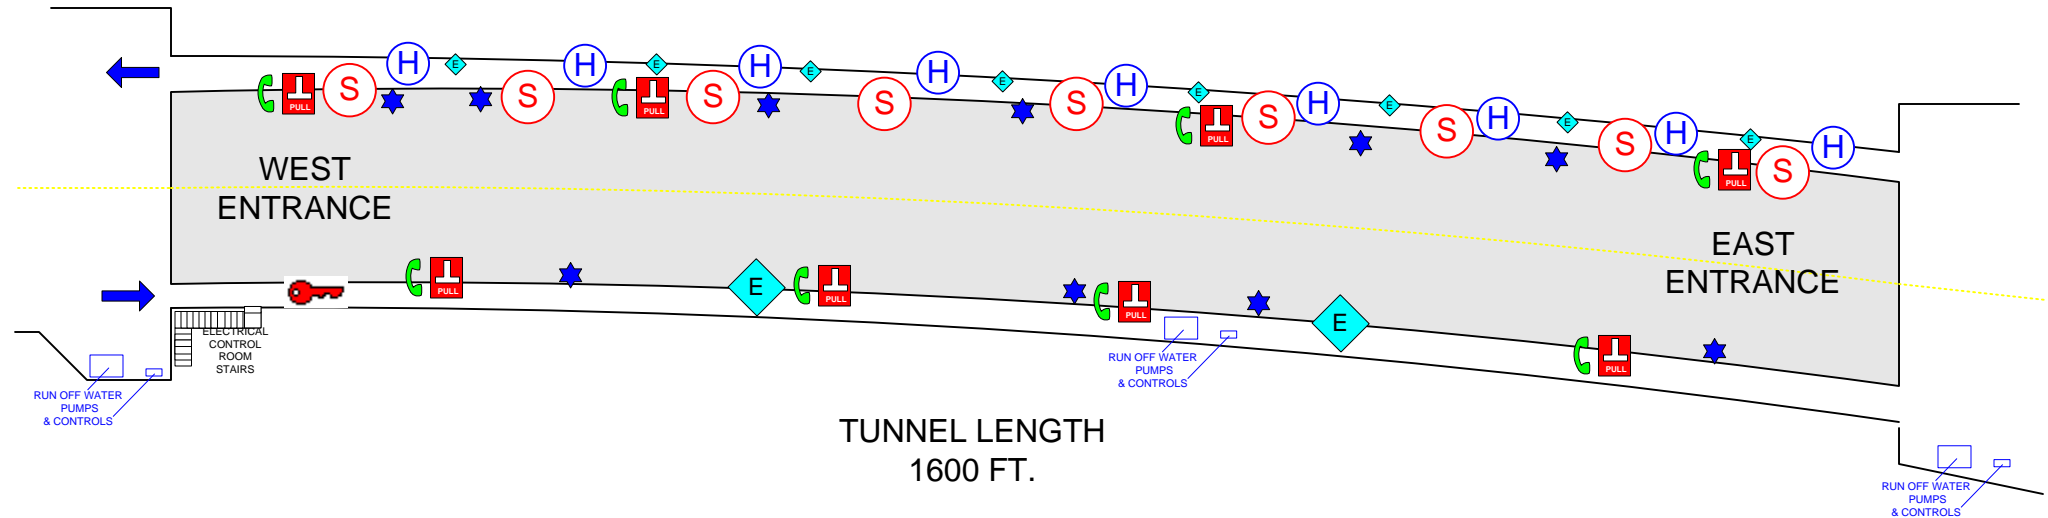

ADDISON AIRPORT TOLL TUNNEL

WEST
ENTRANCE

EAST
ENTRANCE

	FIRE ALARM PANEL		FIRE HYDRANT		HEAT DETECTOR
	FIRE DEPT. CONNECTION		STANDPIPE CONNECTION		PEDESTRIAN ENTRANCE / EXIT
	ELECTRICAL MAIN		HOSE CABINET		PULL STATION
	KNOX BOX		CO DETECTOR		EMERGENCY PHONE

Addison!

10/27/00

FIRE DEPARTMENT
OPERATIONS DIVISION

DRAWING BY:
RAY YAGER