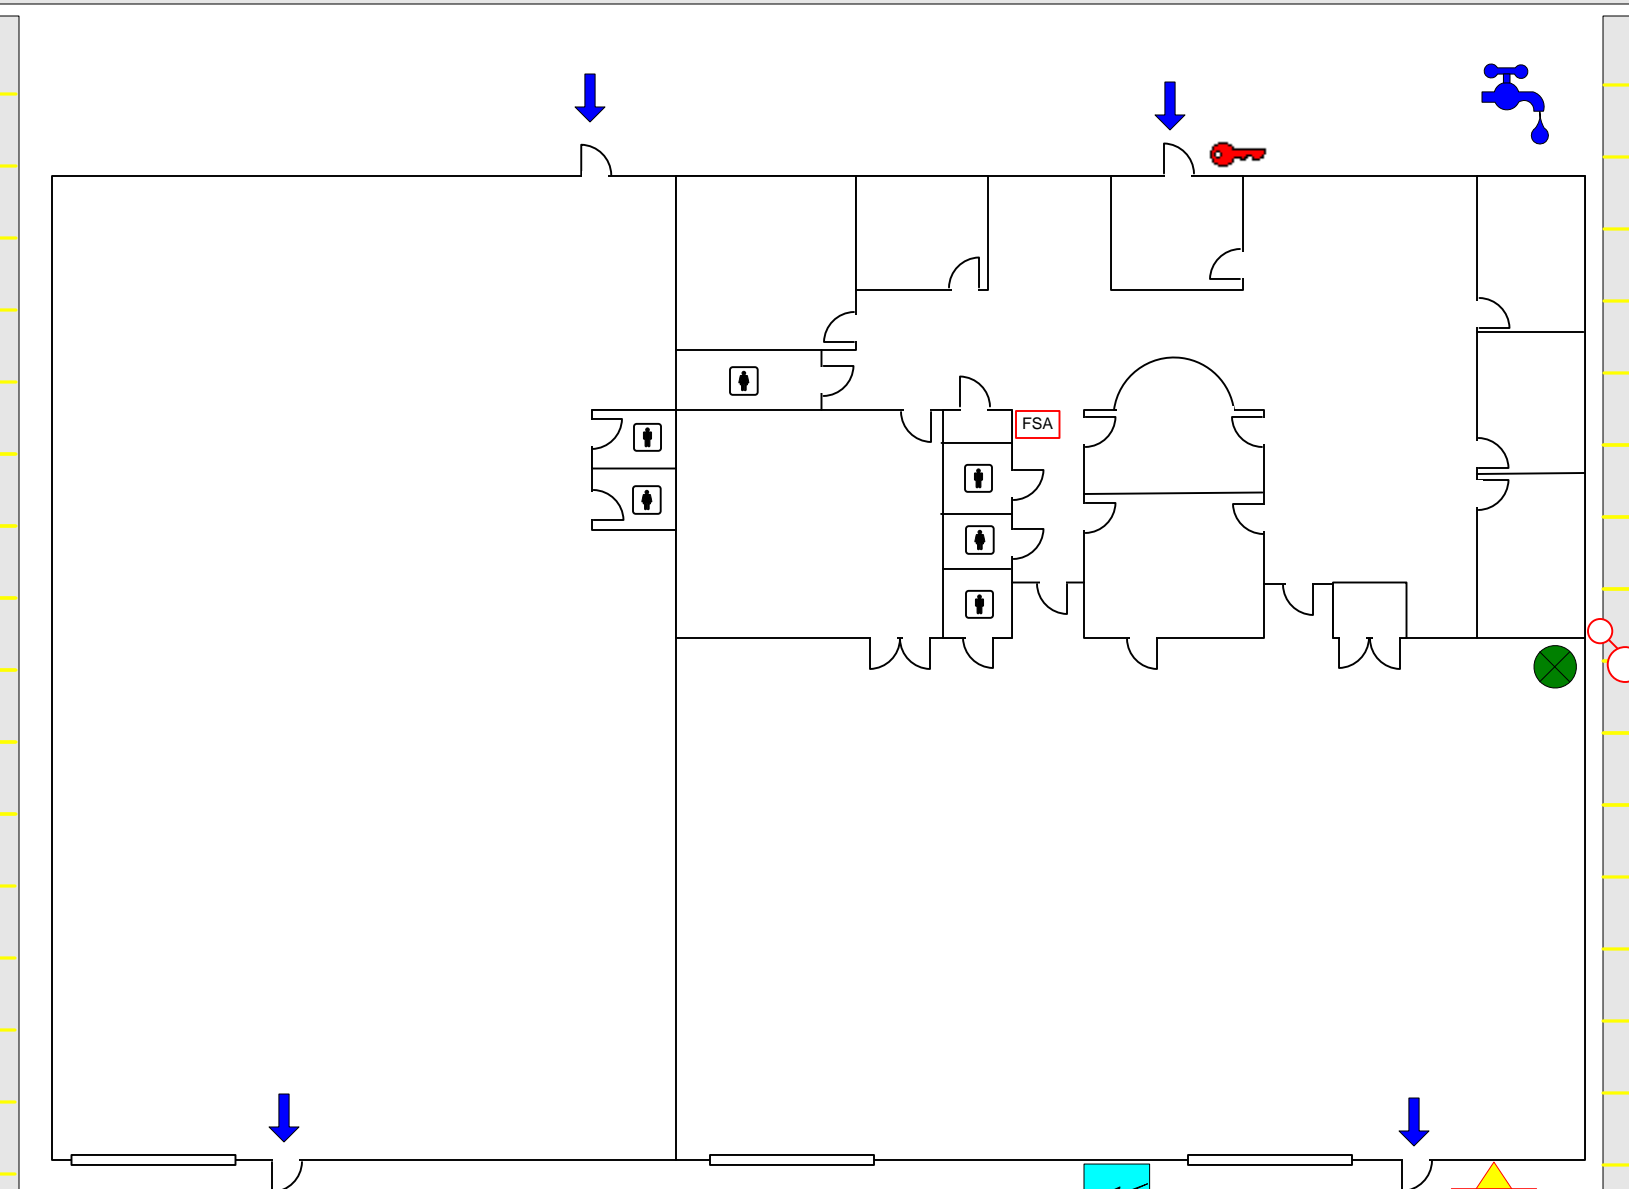

Airborn Dr.

	FIRE ALARM PANEL		FIRE HYDRANT		ENTRANCE/EXIT
	FIRE DEPT. CONNECTION		MAIN WATER SHUTOFF		
	KNOX BOX		ELECTRICAL MAIN		
	SPRINKLER RISER		GAS SHUTOFF VALVE		

Addison!

FIRE DEPARTMENT OPERATIONS DIVISION

DRAWING BY: RAY YAGER 7/7/03

4270 AIRBORN DR. START INTERNATIONAL