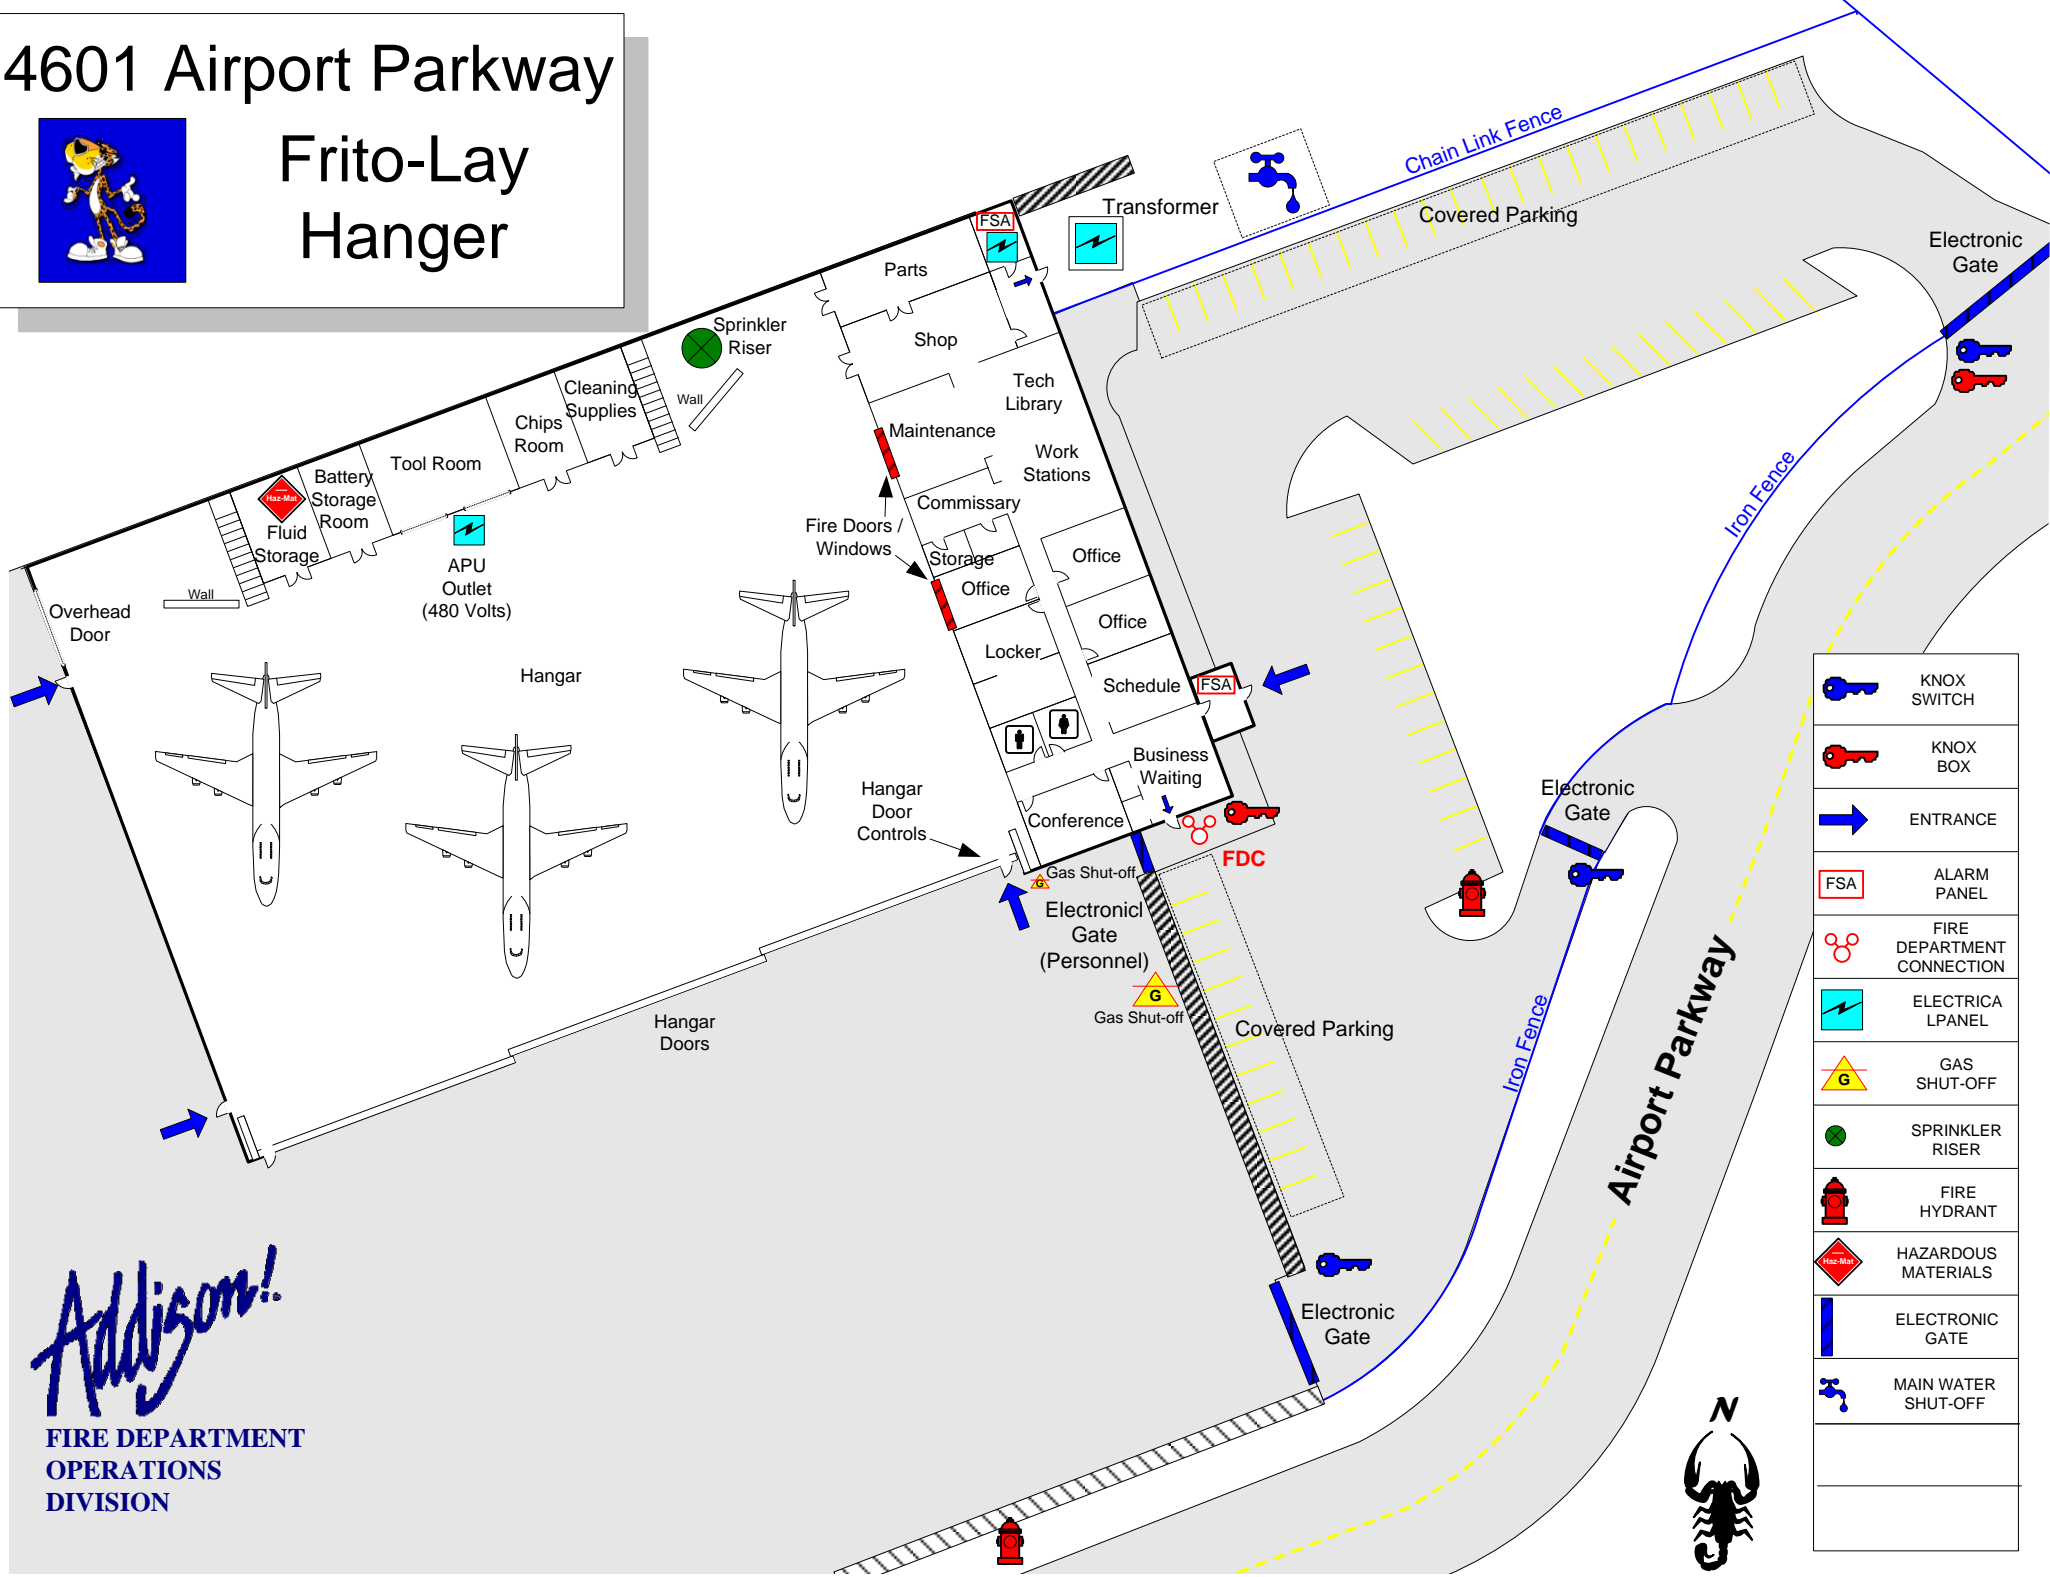

4601 Airport Parkway

# Frito-Lay Hanger

	KNOX SWITCH
	KNOX BOX
	ENTRANCE
	ALARM PANEL
	FIRE DEPARTMENT CONNECTION
	ELECTRICAL PANEL
	GAS SHUT-OFF
	SPRINKLER RISER
	FIRE HYDRANT
	HAZARDOUS MATERIALS
	ELECTRONIC GATE
	MAIN WATER SHUT-OFF