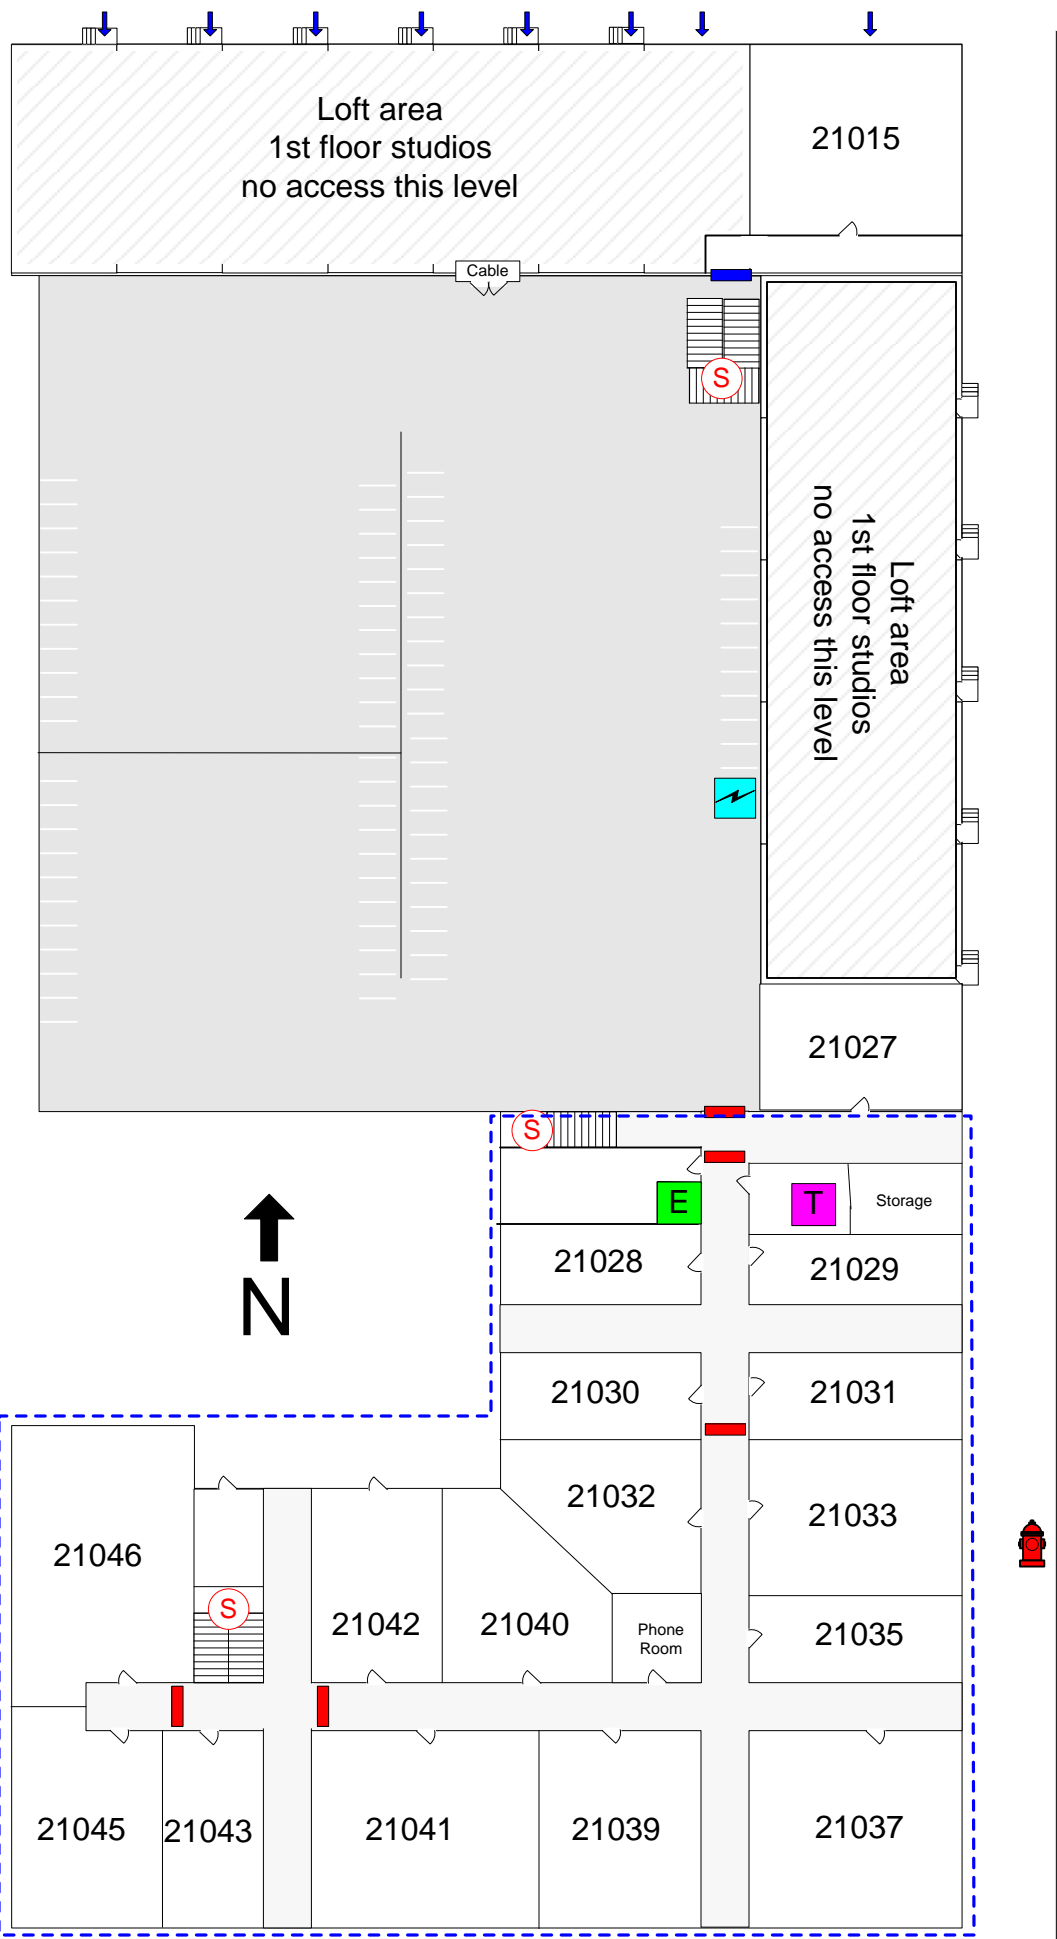

Addison!

FIRE DEPARTMENT
OPERATIONS DIVISION

DRAWING BY:
RAY YAGER
8/15/00

	FIRE ALARM PANEL
	FIRE DEPT. CONNECTION
	KNOX BOX
	KNOX SWITCH
	ENTRANCE / EXIT
	SPRINKLER RISER
	SPRINKLER ISOLATION VALVE
	ELECTRICAL MAIN
	GAS SHUTOFF VALVE
	MAIN WATER SHUTOFF
	SMOKE DETECTOR
	HEAT DETECTOR
	FIRE HYDRANT
	ROOF ACCESS
	TRASH ROOM
	ELEVATOR
	STAIRS
	STANDPIPE
	FIRE DOOR
	ELECTRONIC DOOR/GATE

**15725
Artist Way
Floor 2**

Morris Ave.

Artist Way