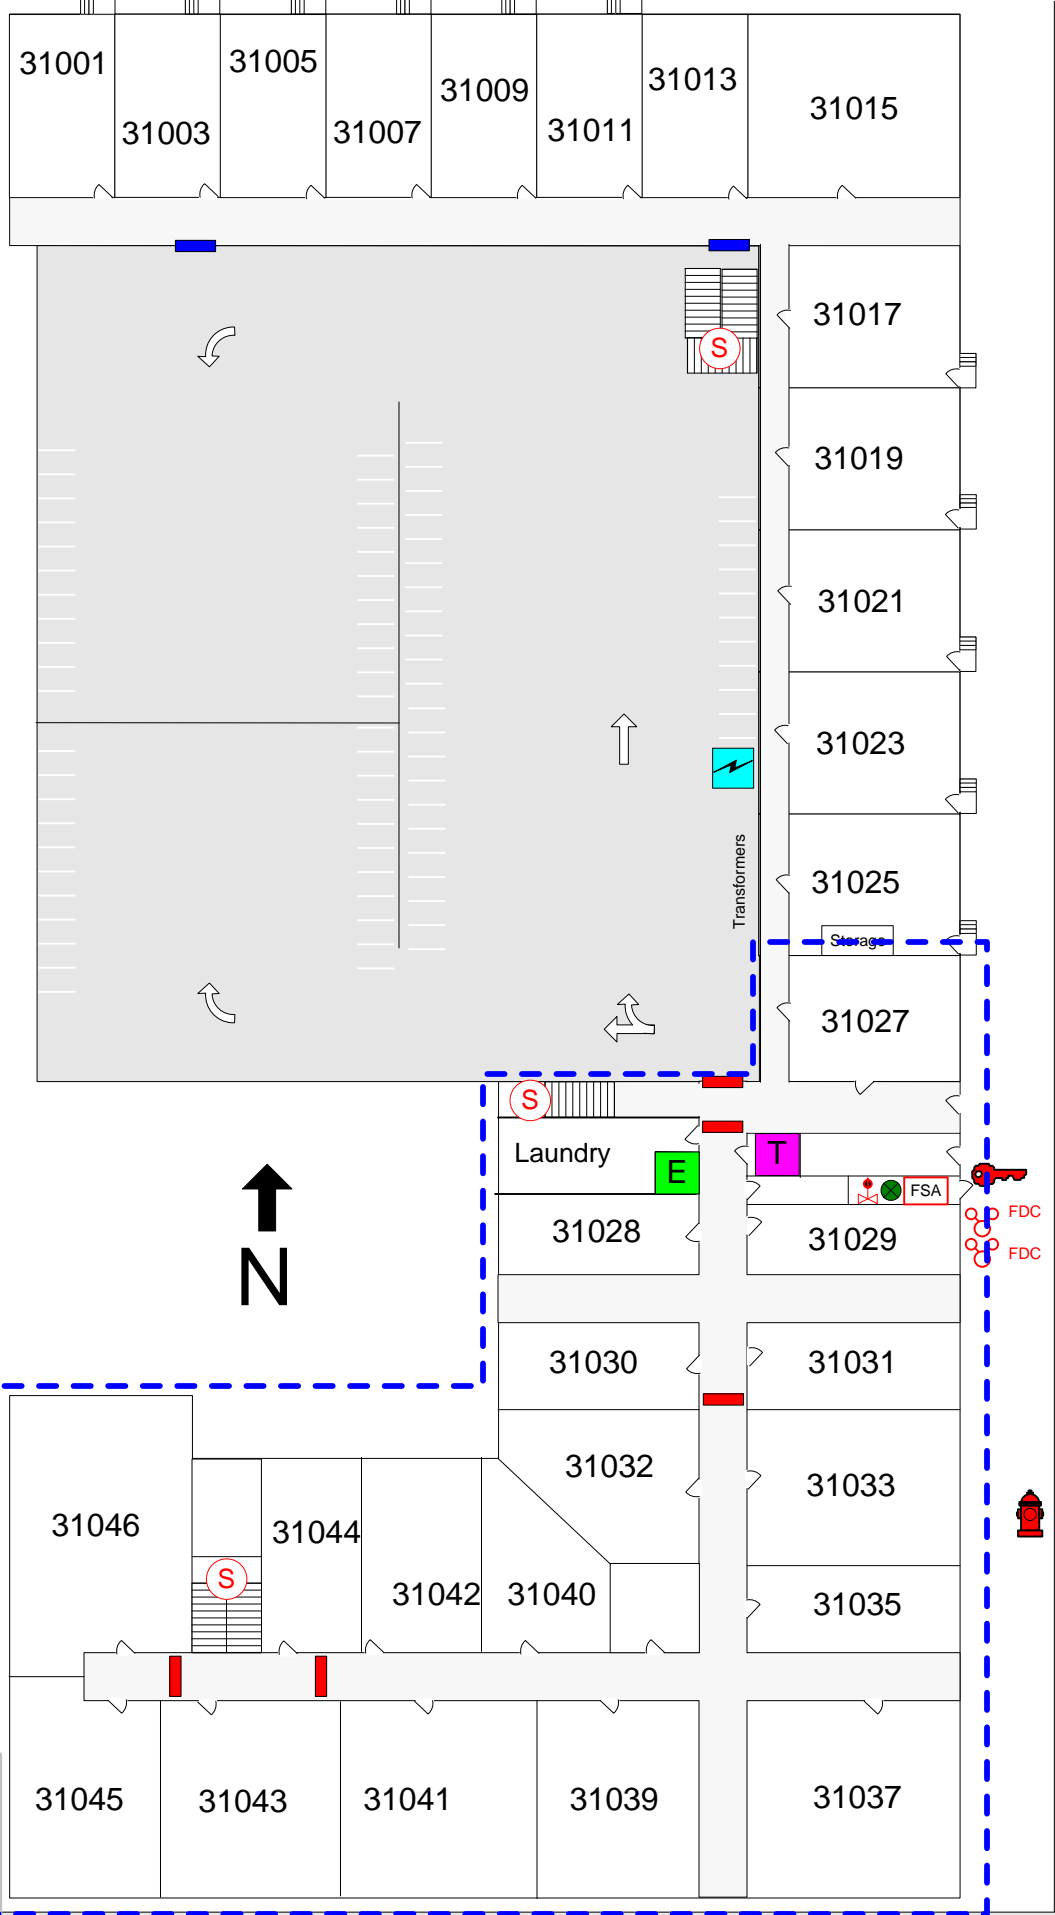

FIRE DEPARTMENT
OPERATIONS DIVISION

DRAWING BY:
RAY YAGER
8/21/00

	FIRE ALARM PANEL
	FIRE DEPT. CONNECTION
	KNOX BOX
	KNOX SWITCH
	ENTRANCE / EXIT
	SPRINKLER RISER
	SPRINKLER ISOLATION VALVE
	ELECTRICAL MAIN
	GAS SHUTOFF VALVE
	MAIN WATER SHUTOFF
	SMOKE DETECTOR
	HEAT DETECTOR
	FIRE HYDRANT
	ROOF ACCESS
	TRASH ROOM
	ELEVATOR
	STAIRS
	STANDPIPE
	FIRE DOOR
	ELECTRONIC DOOR/GATE

**15725
Artist Way
Floor 3**

Morris Ave.

Artist Way