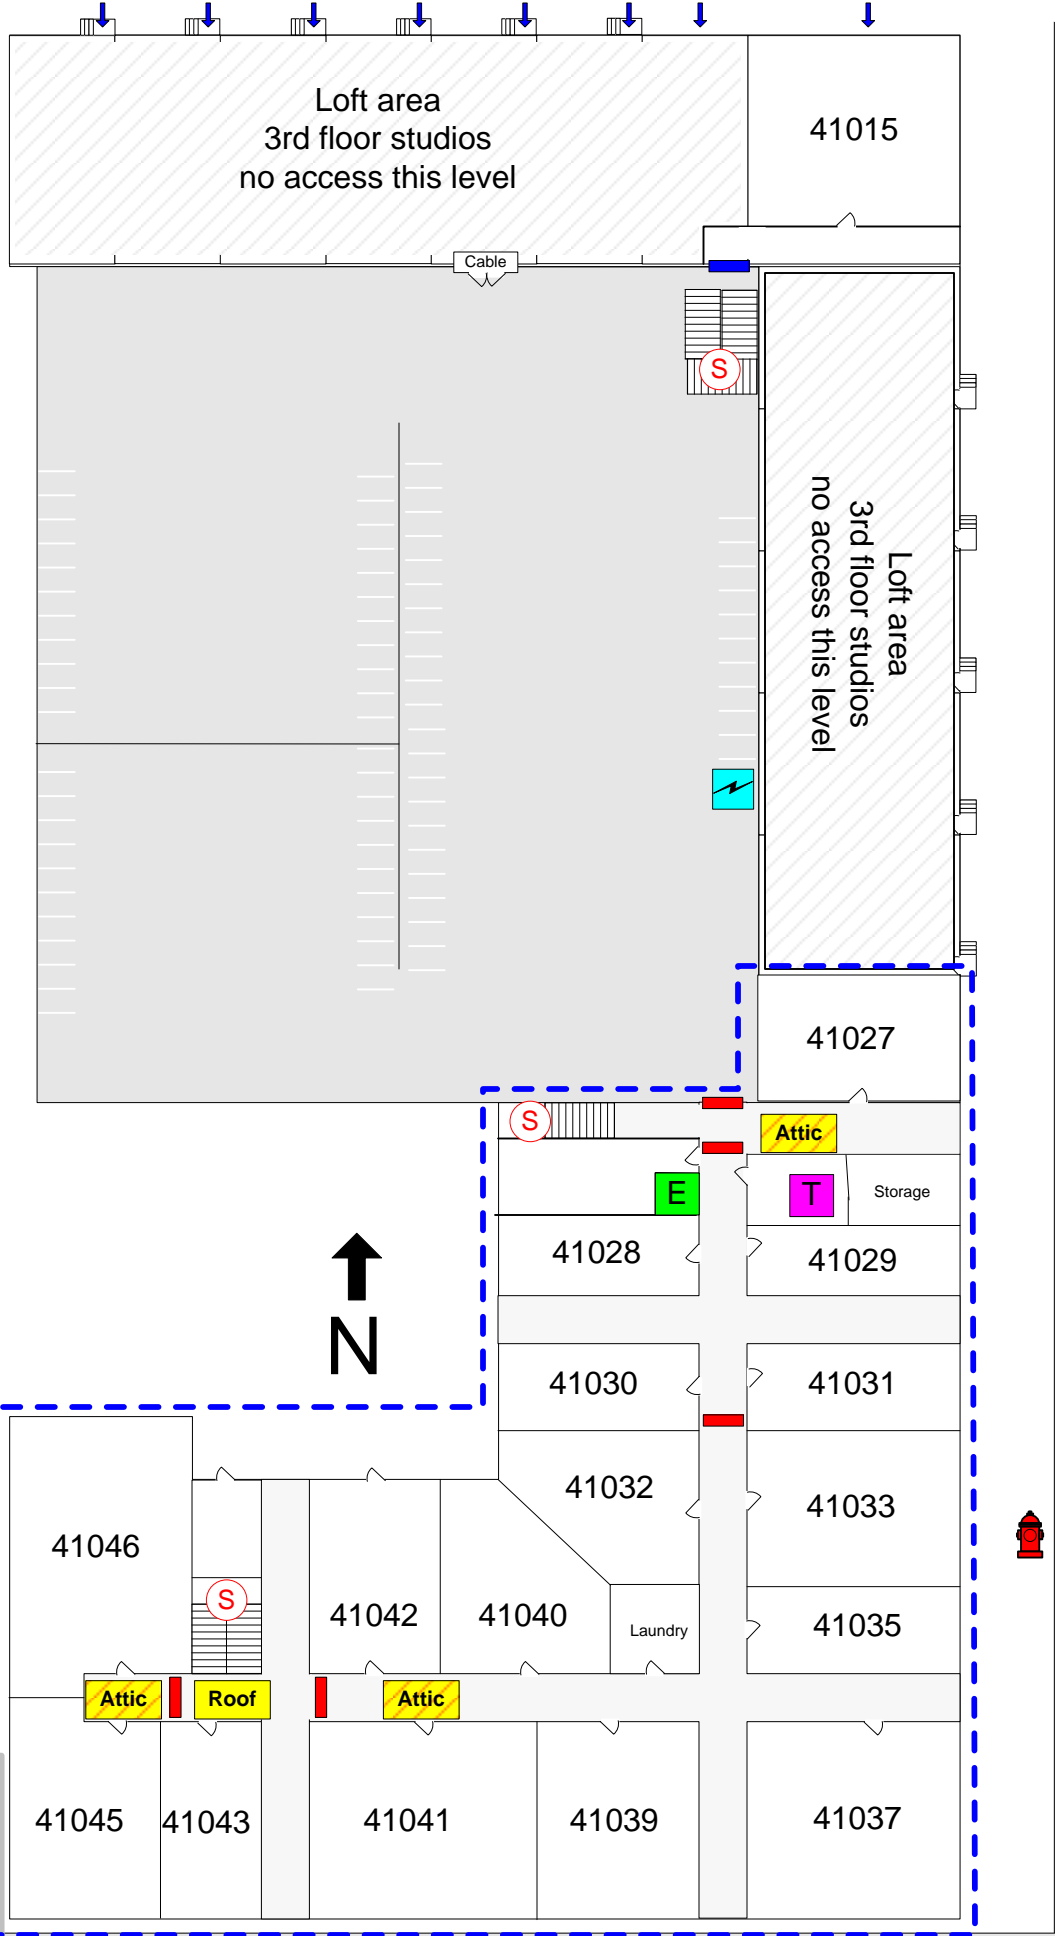

FIRE DEPARTMENT
OPERATIONS DIVISION

DRAWING BY:
RAY YAGER
8/21/00

	FIRE ALARM PANEL
	FIRE DEPT. CONNECTION
	KNOX BOX
	KNOX SWITCH
	ENTRANCE / EXIT
	SPRINKLER RISER
	SPRINKLER ISOLATION VALVE
	ELECTRICAL MAIN
	GAS SHUTOFF VALVE
	MAIN WATER SHUTOFF
	SMOKE DETECTOR
	HEAT DETECTOR
	FIRE HYDRANT
	ROOF ACCESS
	Attic access only
	ELEVATOR
	STAIRS
	STANDPIPE
	FIRE DOOR
	TRASH ROOM

**15725
Artist Way
Floor 4**

Morris Ave.

Artist Way