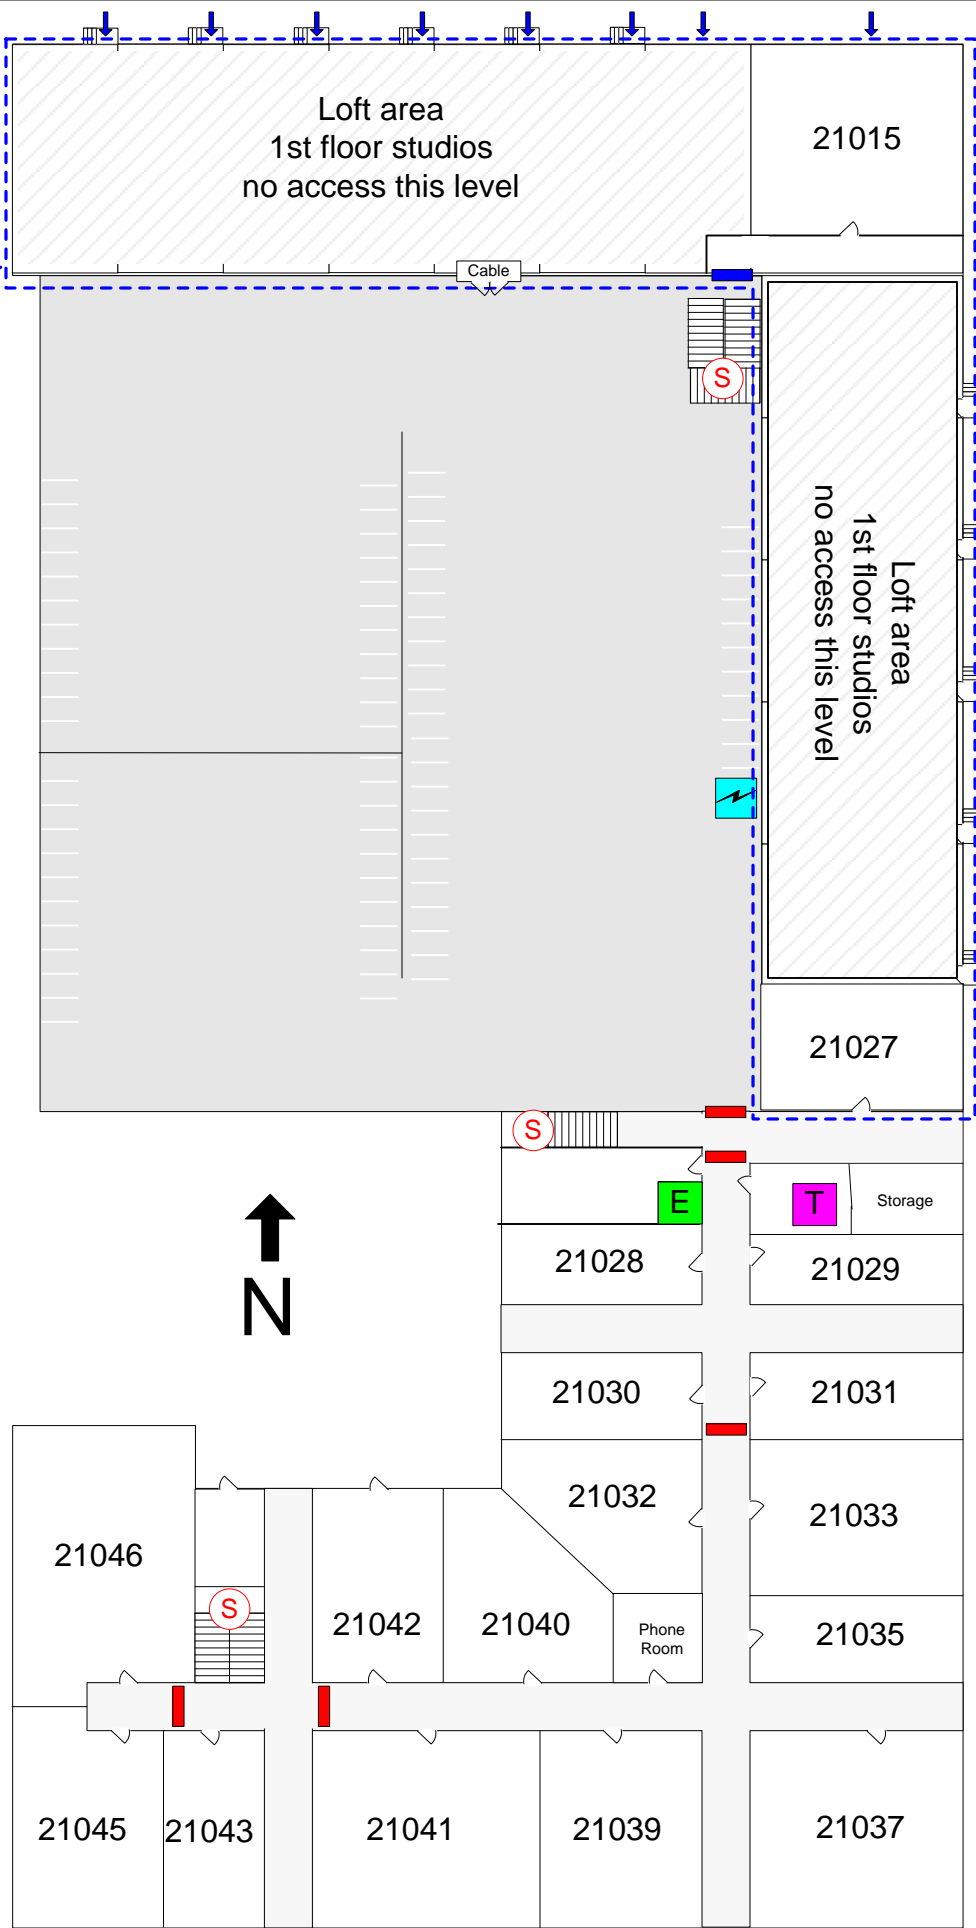

15729 Artist Way Floor 2

Addison!

FIRE DEPARTMENT
OPERATIONS DIVISION

DRAWING BY:
RAY YAGER
8/15/00

	FIRE ALARM PANEL
	FIRE DEPT. CONNECTION
	KNOX BOX
	KNOX SWITCH
	ENTRANCE / EXIT
	SPRINKLER RISER
	SPRINKLER ISOLATION VALVE
	ELECTRICAL MAIN
	GAS SHUTOFF VALVE
	MAIN WATER SHUTOFF
	SMOKE DETECTOR
	HEAT DETECTOR
	FIRE HYDRANT
	ROOF ACCESS
	TRASH ROOM
	ELEVATOR
	STAIRS
	STANDPIPE
	FIRE DOOR
	ELECTRONIC DOOR/GATE

Artist Way

Morris Ave.