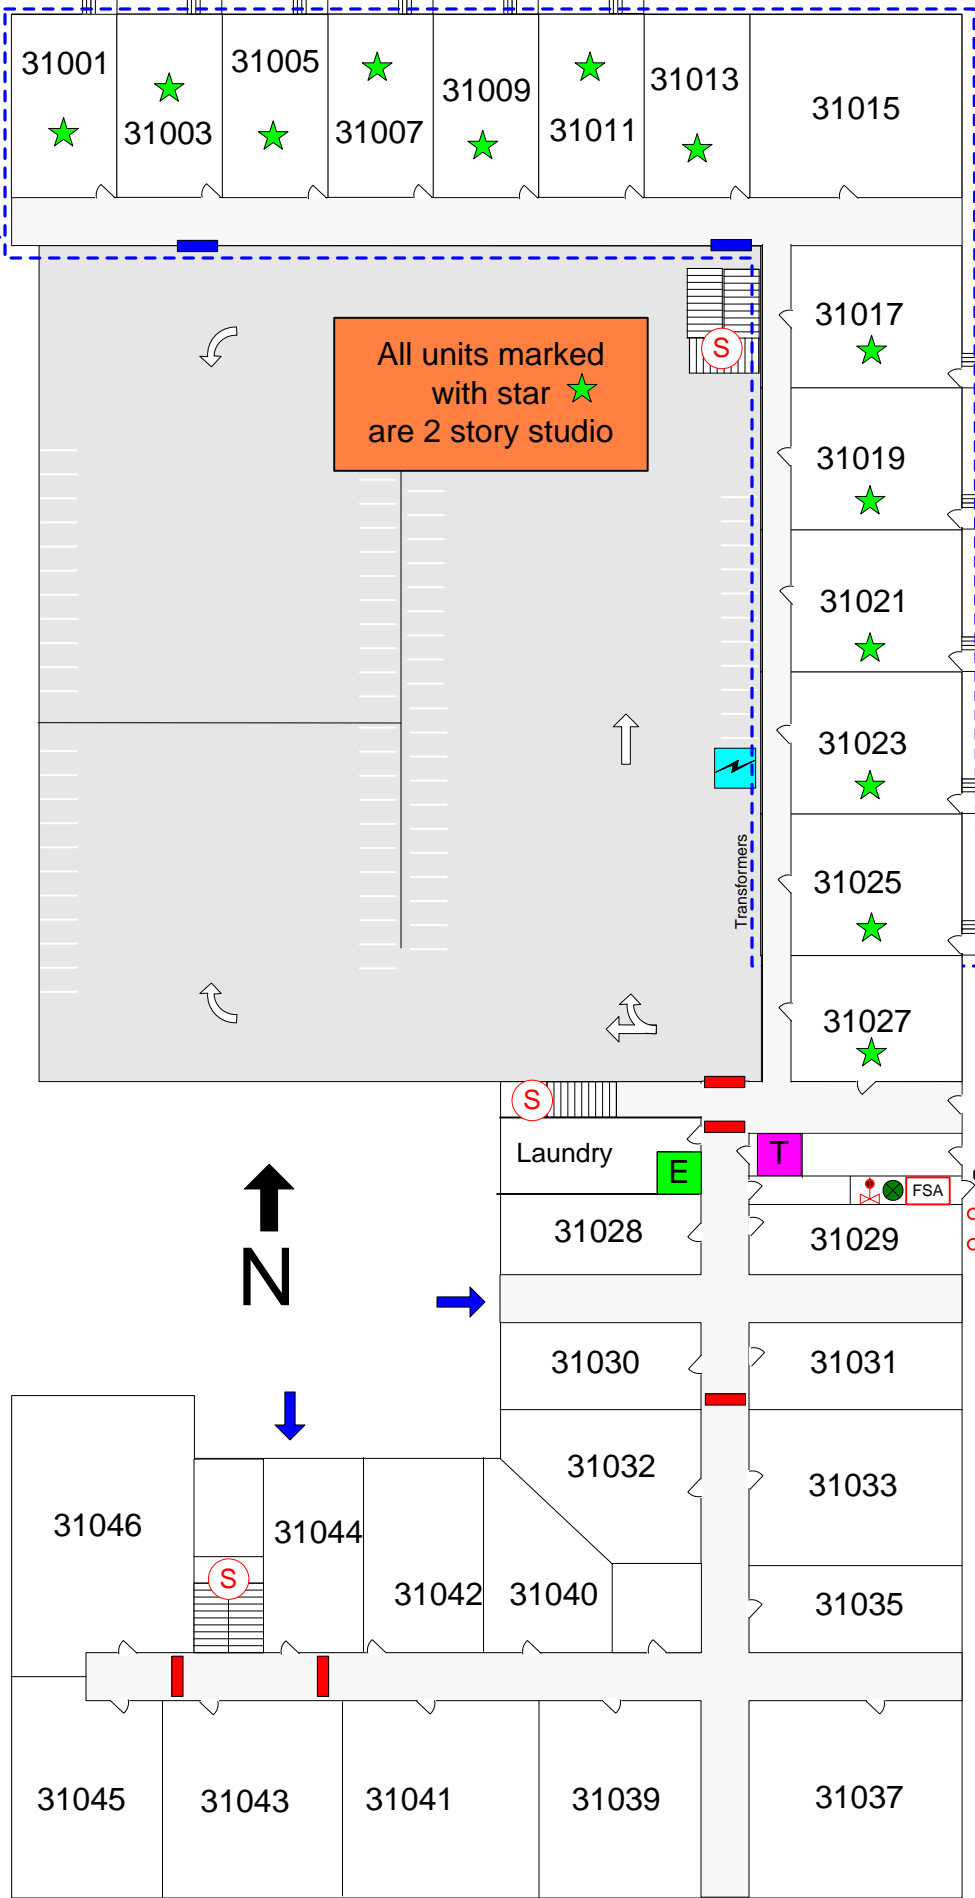

# 15729 Artist Way Floor 3

*Addison!*

FIRE DEPARTMENT  
OPERATIONS DIVISION

DRAWING BY:  
RAY YAGER  
8/21/00

	FIRE ALARM PANEL
	FIRE DEPT. CONNECTION
	KNOX BOX
	KNOX SWITCH
	ENTRANCE / EXIT
	SPRINKLER RISER
	SPRINKLER ISOLATION VALVE
	ELECTRICAL MAIN
	GAS SHUTOFF VALVE
	MAIN WATER SHUTOFF
	SMOKE DETECTOR
	HEAT DETECTOR
	FIRE HYDRANT
	ROOF ACCESS
	TRASH ROOM
	ELEVATOR
	STAIRS
	STANDPIPE
	FIRE DOOR
	ELECTRONIC DOOR/GATE

Morris Ave.

Artist Way