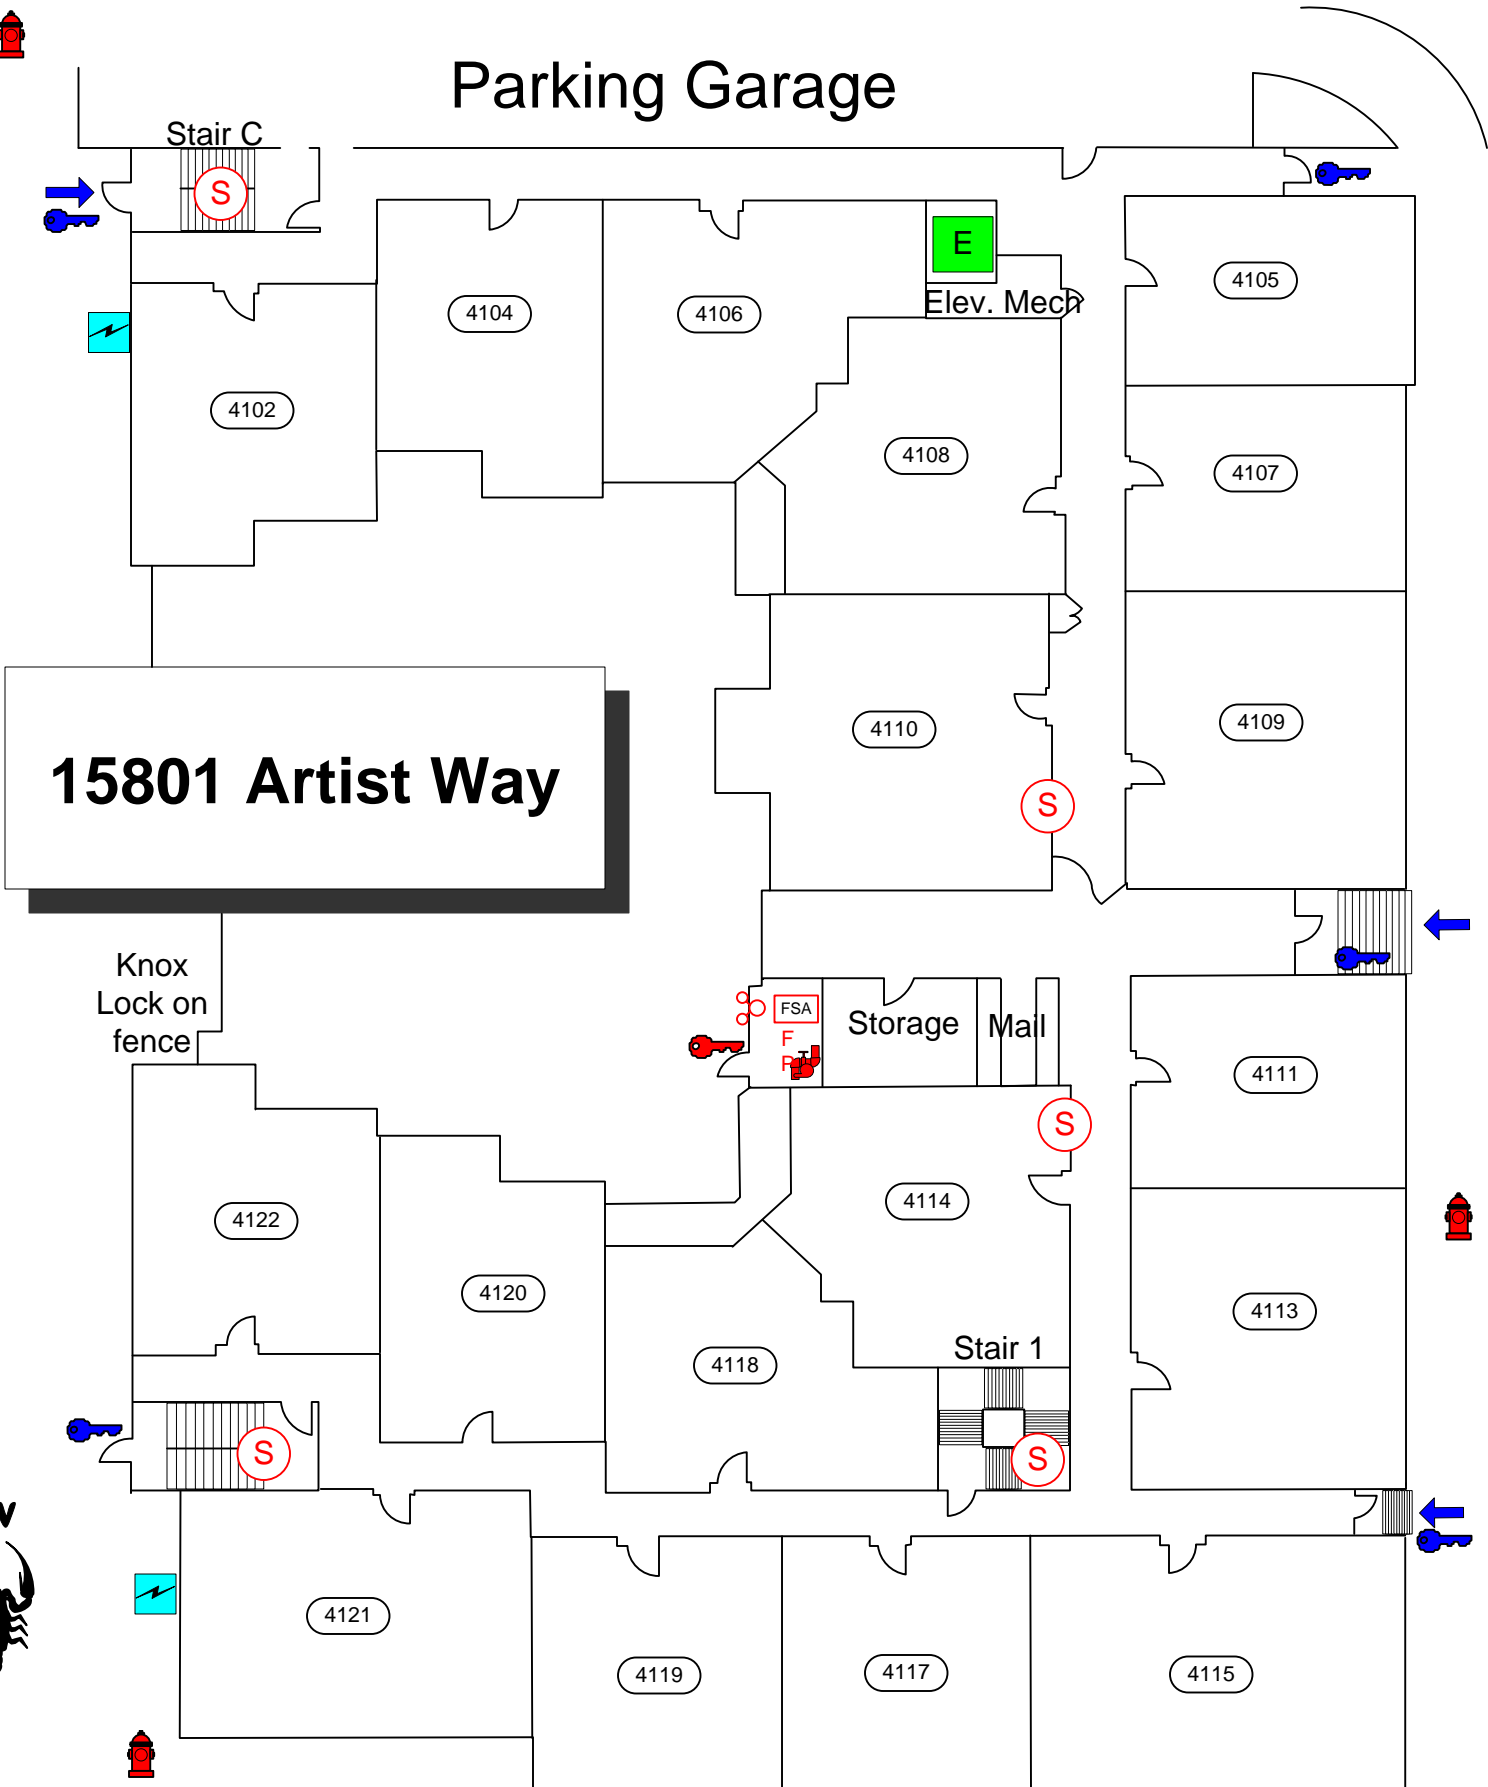

Parking Garage

FIRE ALARM PANEL	SPRINKLER RISER	FIRE HYDRANT
FIRE DEPT. CONNECTION	Knox Switch	ELEVATOR
ENTRANCE / EXIT	ELECTRICAL MAIN	STAIRS
KNOX BOX	FIRE PUMP	STANDPIPE CONNECTION