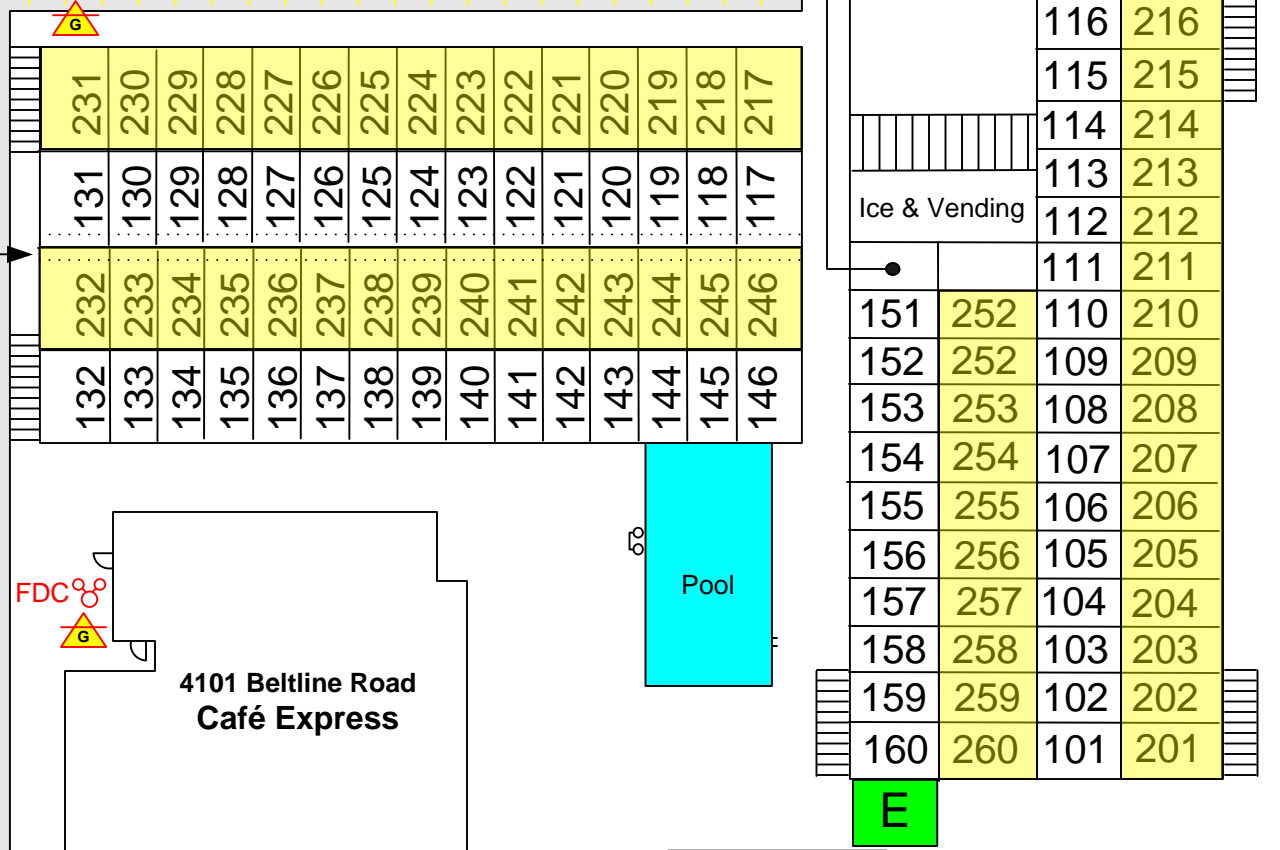

CENTURION WAY

RUNYON RD

BELTLINE RD

Dumpster

Laundry Room

**4103
BELTLINE RD
Quality Inn
And
Suites**

Addison!

**FIRE DEPARTMENT
OPERATIONS
DIVISION**