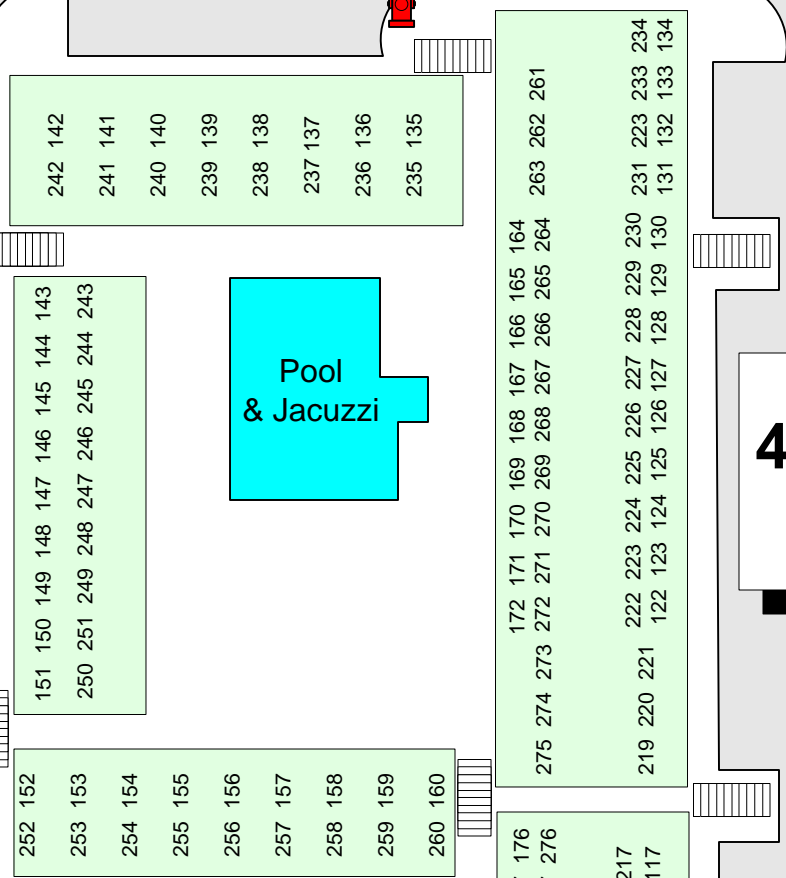

4325 Beltline Rd MOTEL 6

Addison!

**FIRE DEPARTMENT
OPERATIONS
DIVISION**

DRAWING BY:
RAY YAGER
Revised 11/19/04

 FSA	FIRE ALARM PANEL		SPRINKLER RISER		FIRE HYDRANT
	FIRE DEPT. CONNECTION		MAIN WATER SHUTOFF		ROOF ACCESS
	ENTRANCE / EXIT		ELECTRICAL MAIN		Hazardous Materials
	KNOX BOX		GAS SHUTOFF VALVE		SPRINKLER ISOLATION VALVE

Jogging track, Playground
& Tennis courts in back

Jo Jo's
Restaurant

Pool
& Jacuzzi

Lobby

Beltline Rd