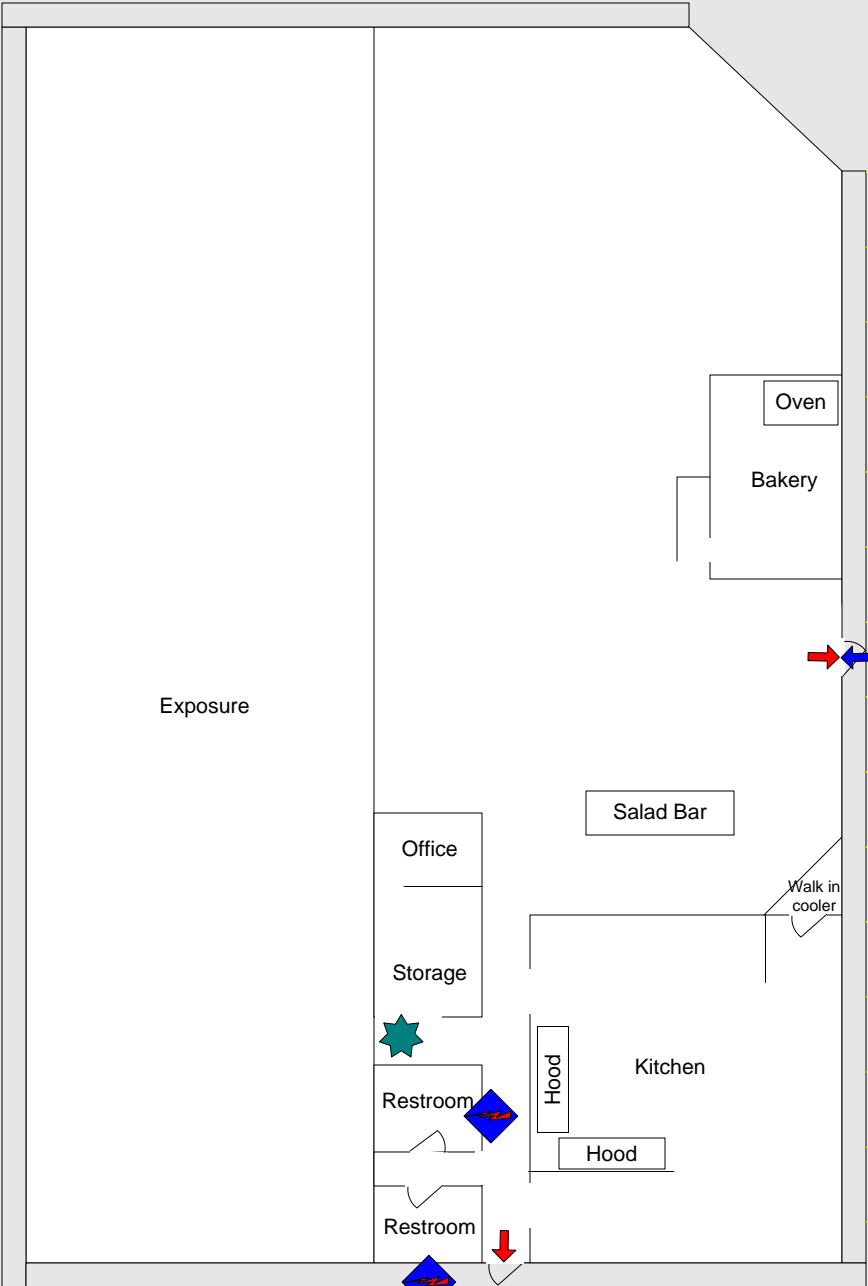

Beltline Rd.

4812 Beltline Rd.

Addison!

FIRE DEPARTMENT  
OPERATIONS  
DIVISION

DRAWING BY:  
RAY YAGER  
4/01

-  Knox box
-  Roof Access
-  Fire Hydrant
-  Main Water Shutoff
-  Main Gas Shutoff
-  Fire Sprinkler Riser
-  Electrical Panel
-  High Pressure Cylinders (co2)
-  Entrance/Exit

Landmark

Exposure

Office

Storage

Restroom

Restroom

Salad Bar

Kitchen

Oven

Bakery

Hood

Hood

Walk in cooler

Exposure