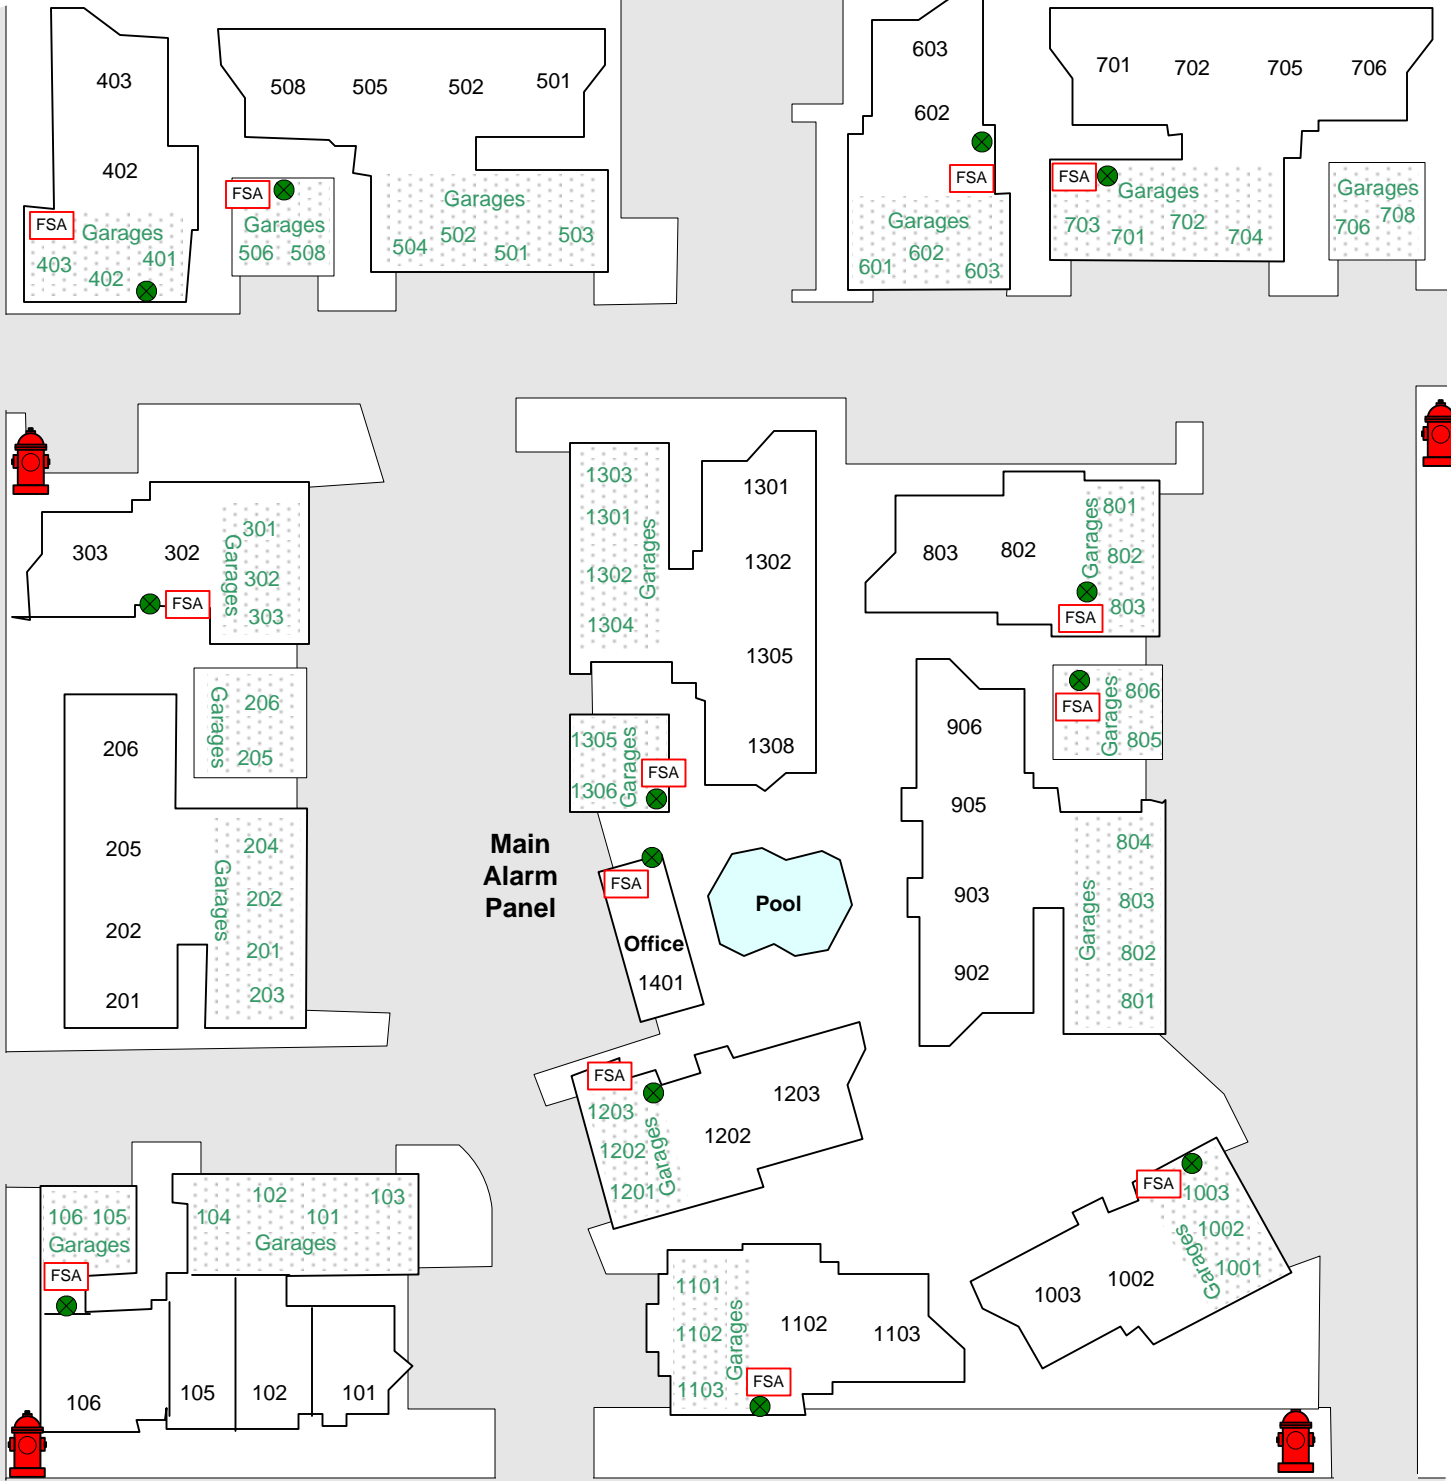

Surveyor Blvd

Beltway Dr

	FIRE ALARM PANEL
	SPRINKLER RISER
	FIRE HYDRANT
	GAS SHUTOFF

Addison!

**FIRE DEPARTMENT
OPERATIONS
DIVISION**

**4051 BELTWAY DRIVE
WALNUT SQUARE
CONDOMINIUMS**

Drawing by: Ray Yager 12/19/04