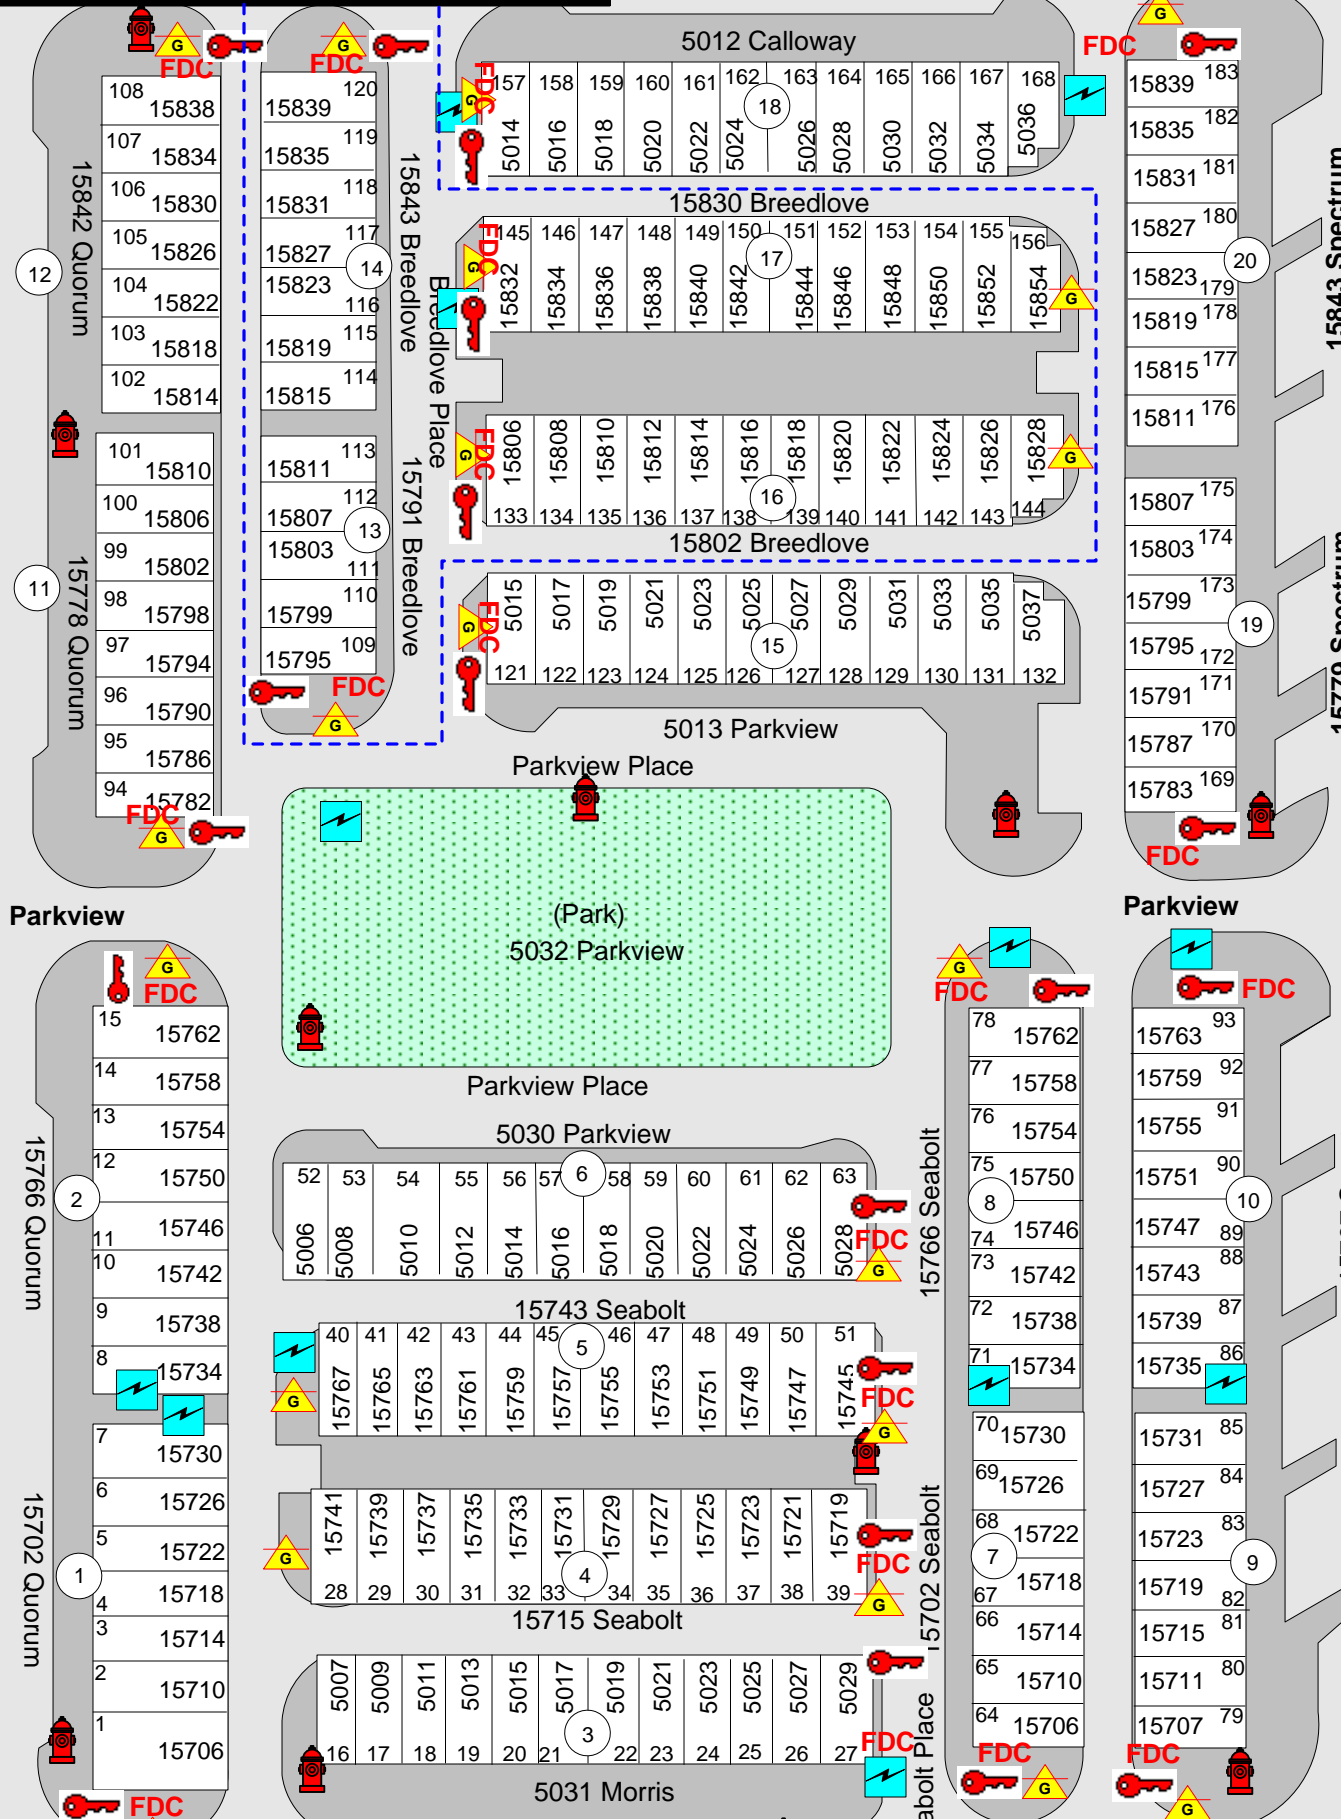

# 15791 – 15766 Breedlove Parkview Condominiums

Calloway Drive

Quorum Drive

15843 Spectrum

15779 Spectrum

Spectrum Drive

15767 Spectrum

15703 Spectrum

Morris Avenue