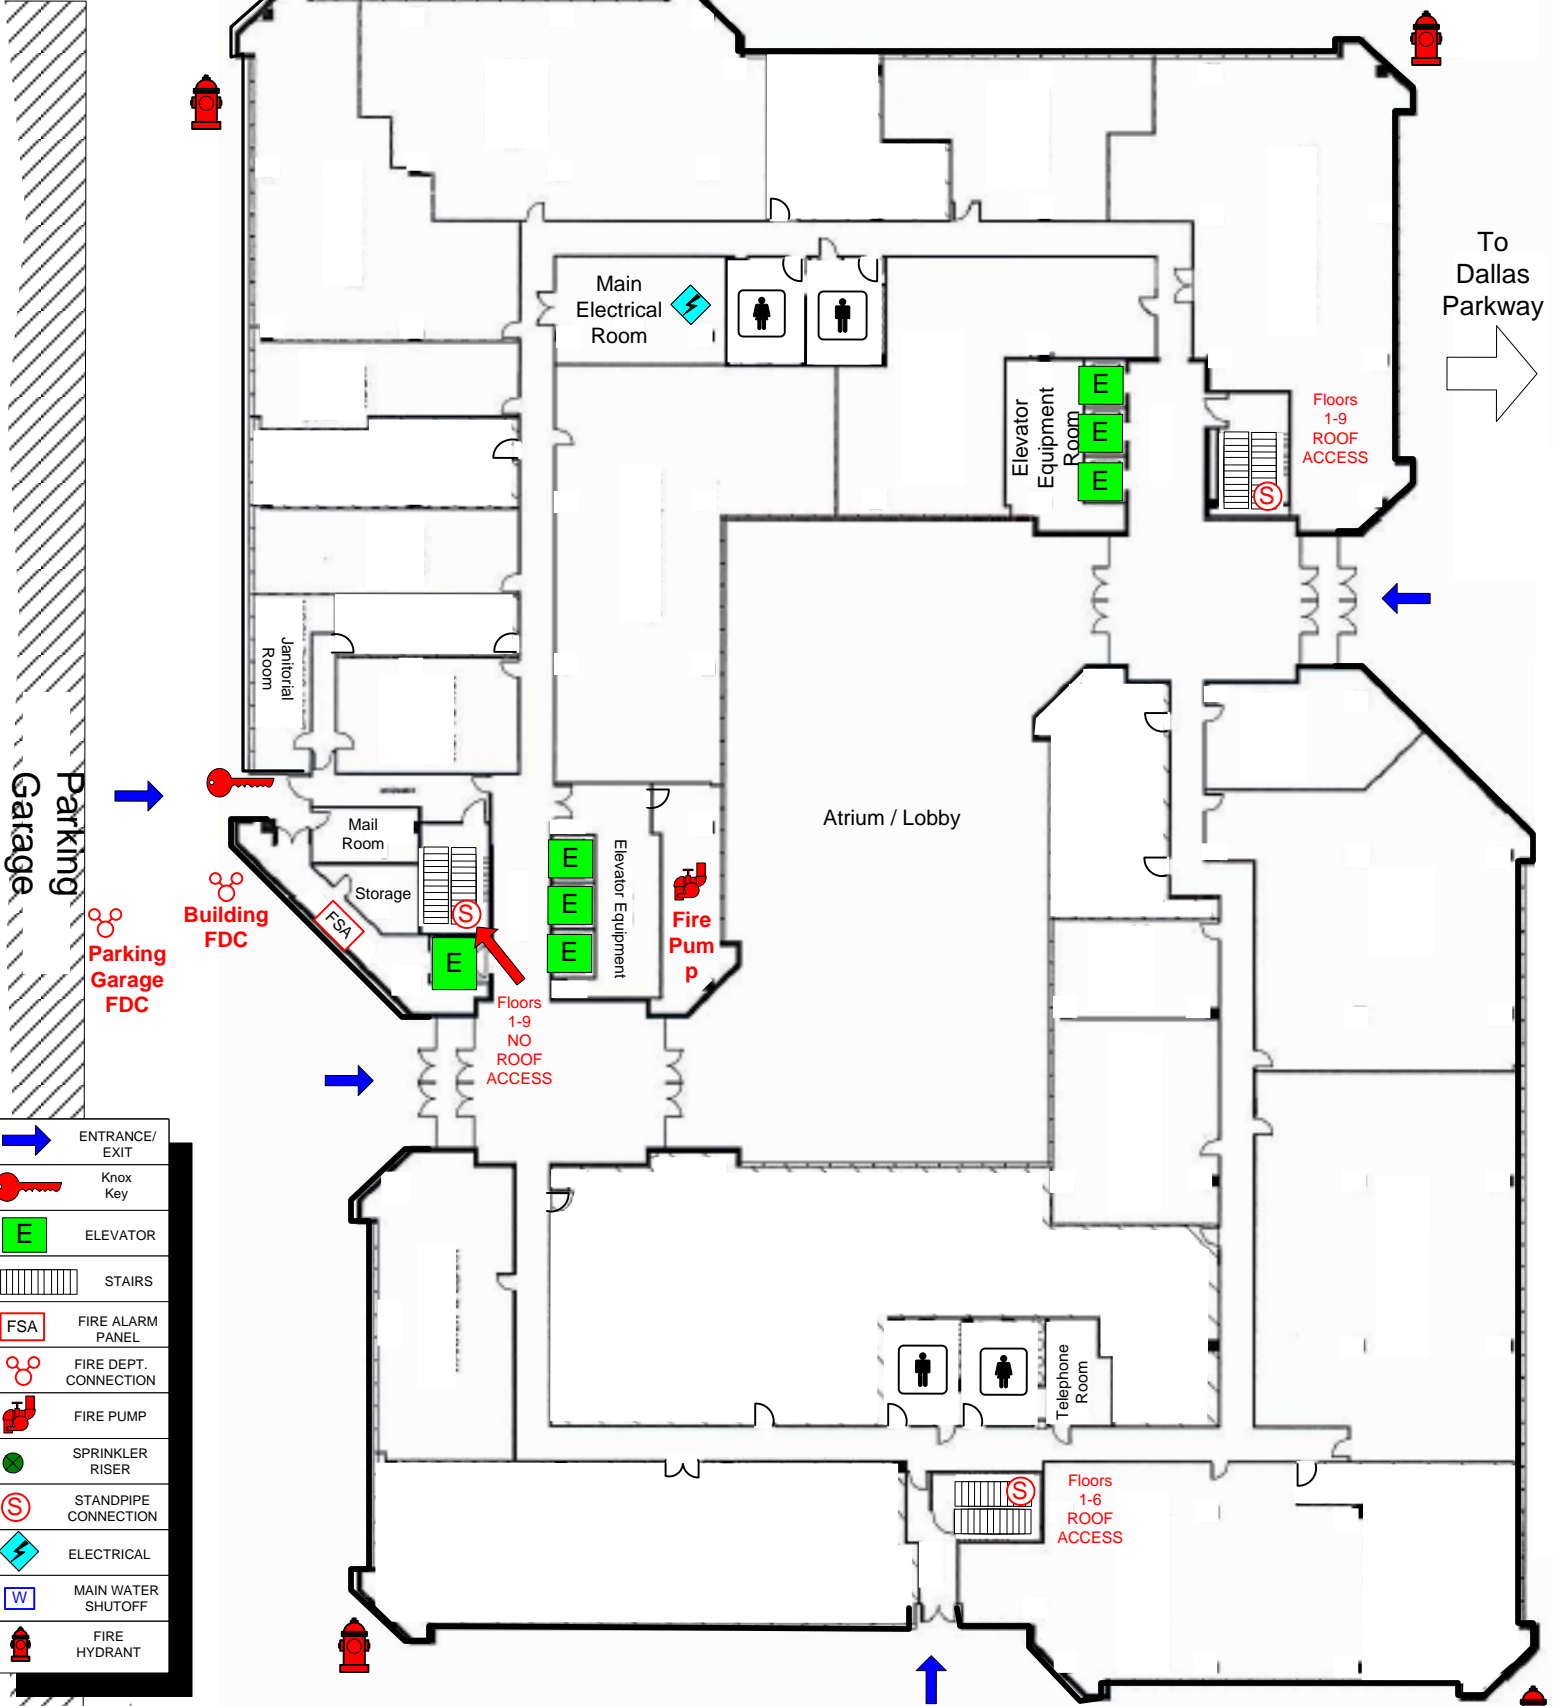

14651 Dallas Parkway The Princeton (Ground Floor)

	ENTRANCE/ EXIT
	Knox Key
	ELEVATOR
	STAIRS
	FIRE ALARM PANEL
	FIRE DEPT. CONNECTION
	FIRE PUMP
	SPRINKLER RISER
	STANDPIPE CONNECTION
	ELECTRICAL
	MAIN WATER SHUTOFF
	FIRE HYDRANT

GPS
32 56.678N
096 49.500W

To
Dallas
Parkway