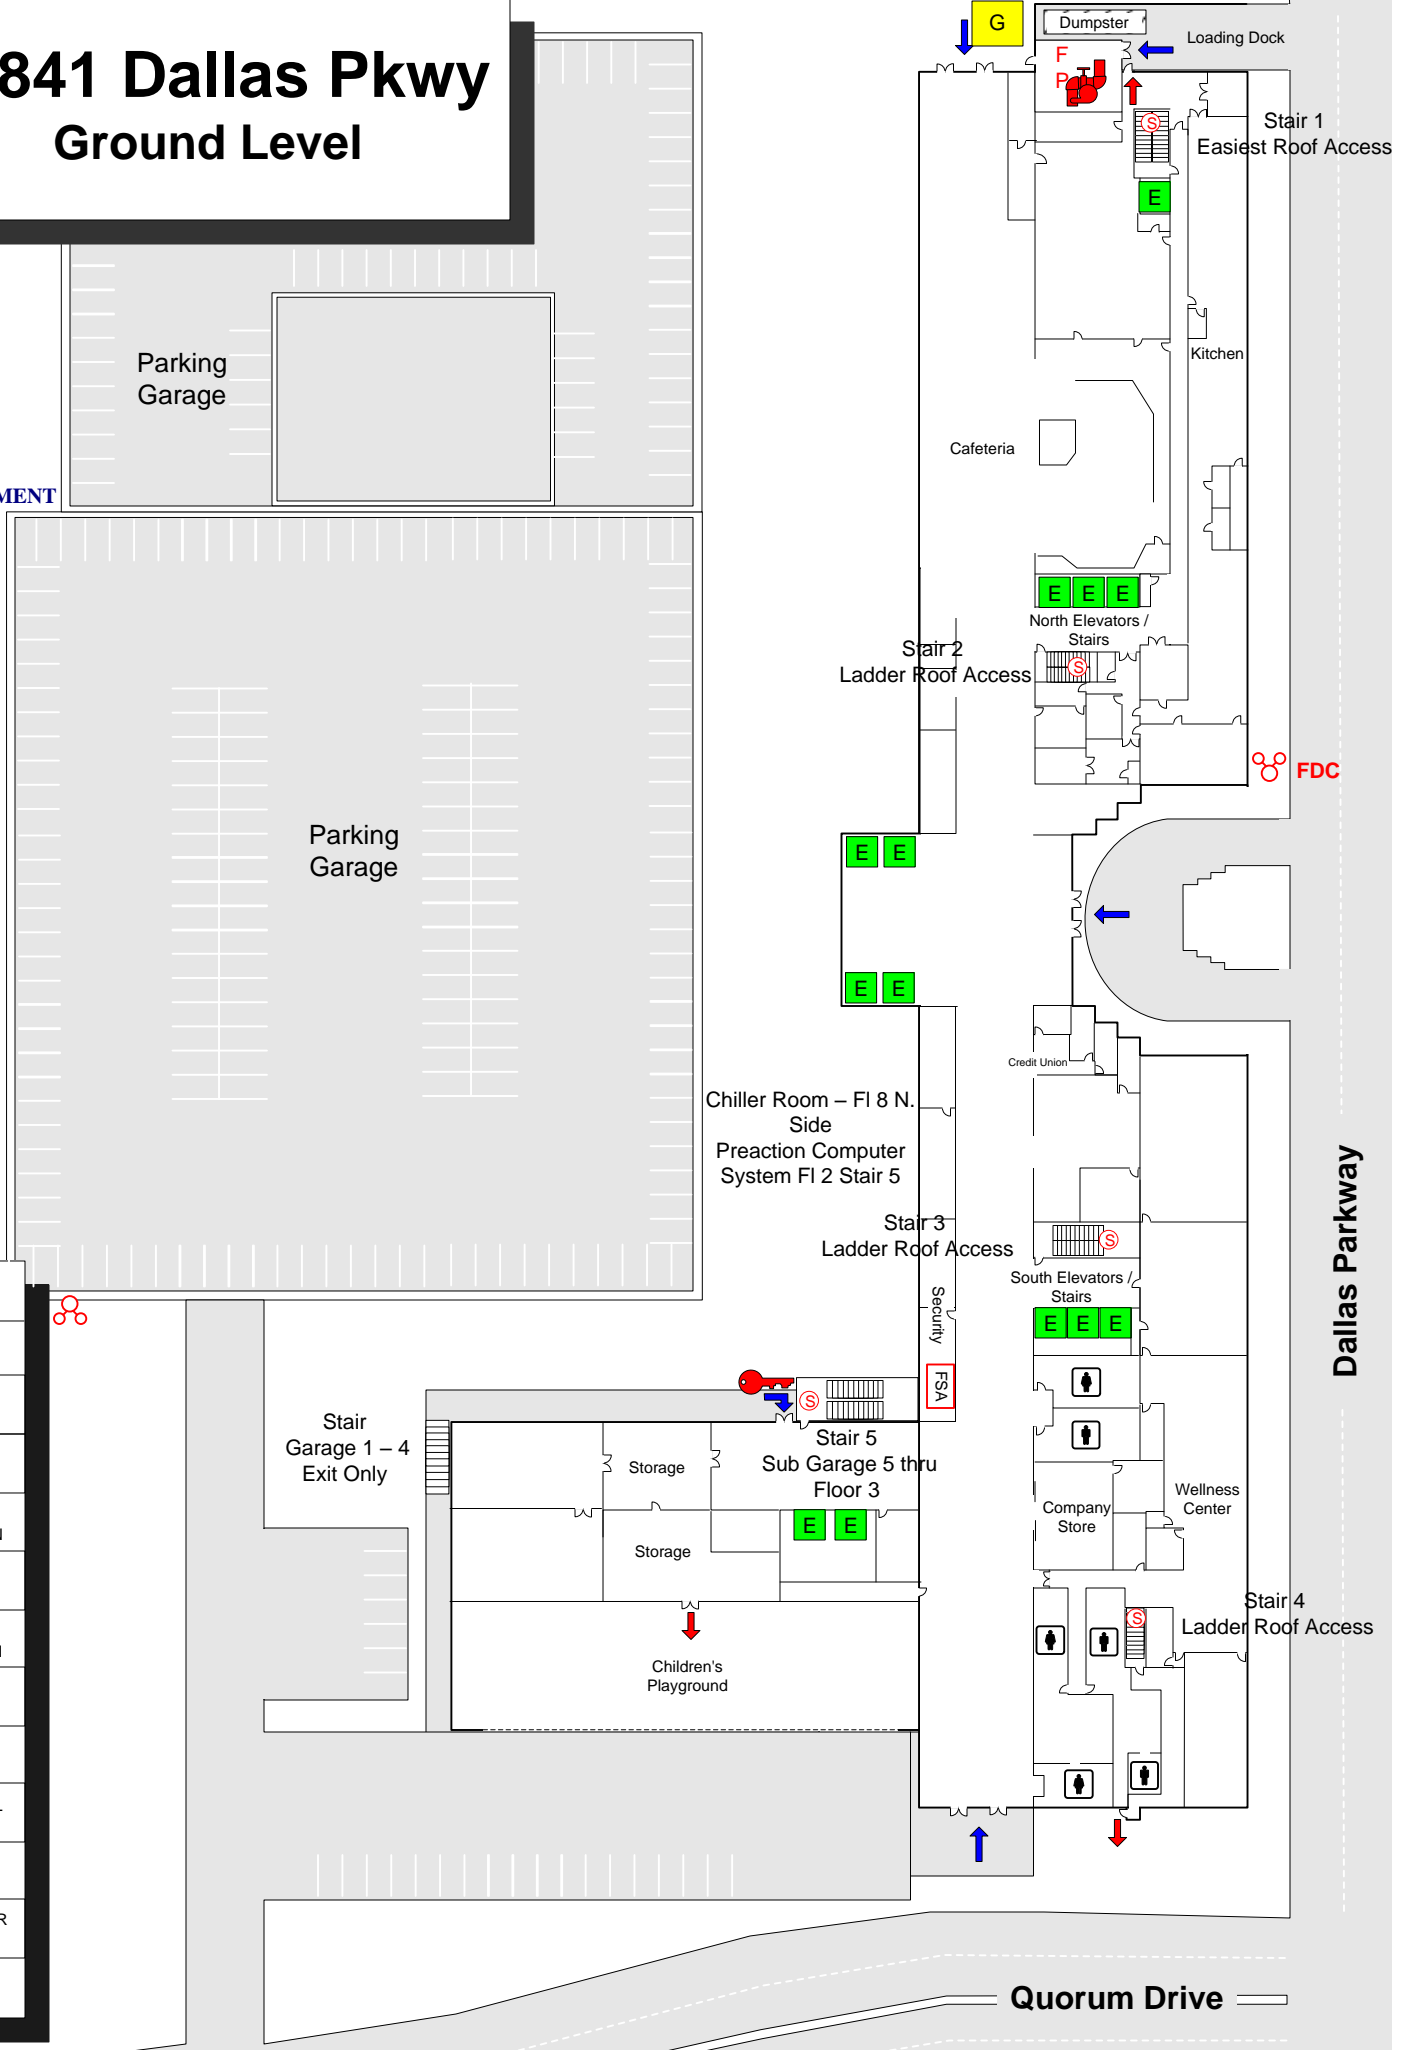

14841 Dallas Pkwy Ground Level

Addison!

FIRE DEPARTMENT
OPERATIONS
DIVISION

Parking
Garage

Parking
Garage

	ENTRANCE / EXIT
	EXIT
	KNOX BOX
	FIRE ALARM PANEL
	FIRE DEPT. CONNECTION
	SPRINKLER RISER
	STANDPIPE CONNECTION
	STAIRS
	ELEVATOR
	ELECTRICAL MAIN
	FIRE HYDRANT
	MAIN WATER SHUTOFF
	NATURAL GAS SHUT-OFF

Dallas Parkway

Quorum Drive