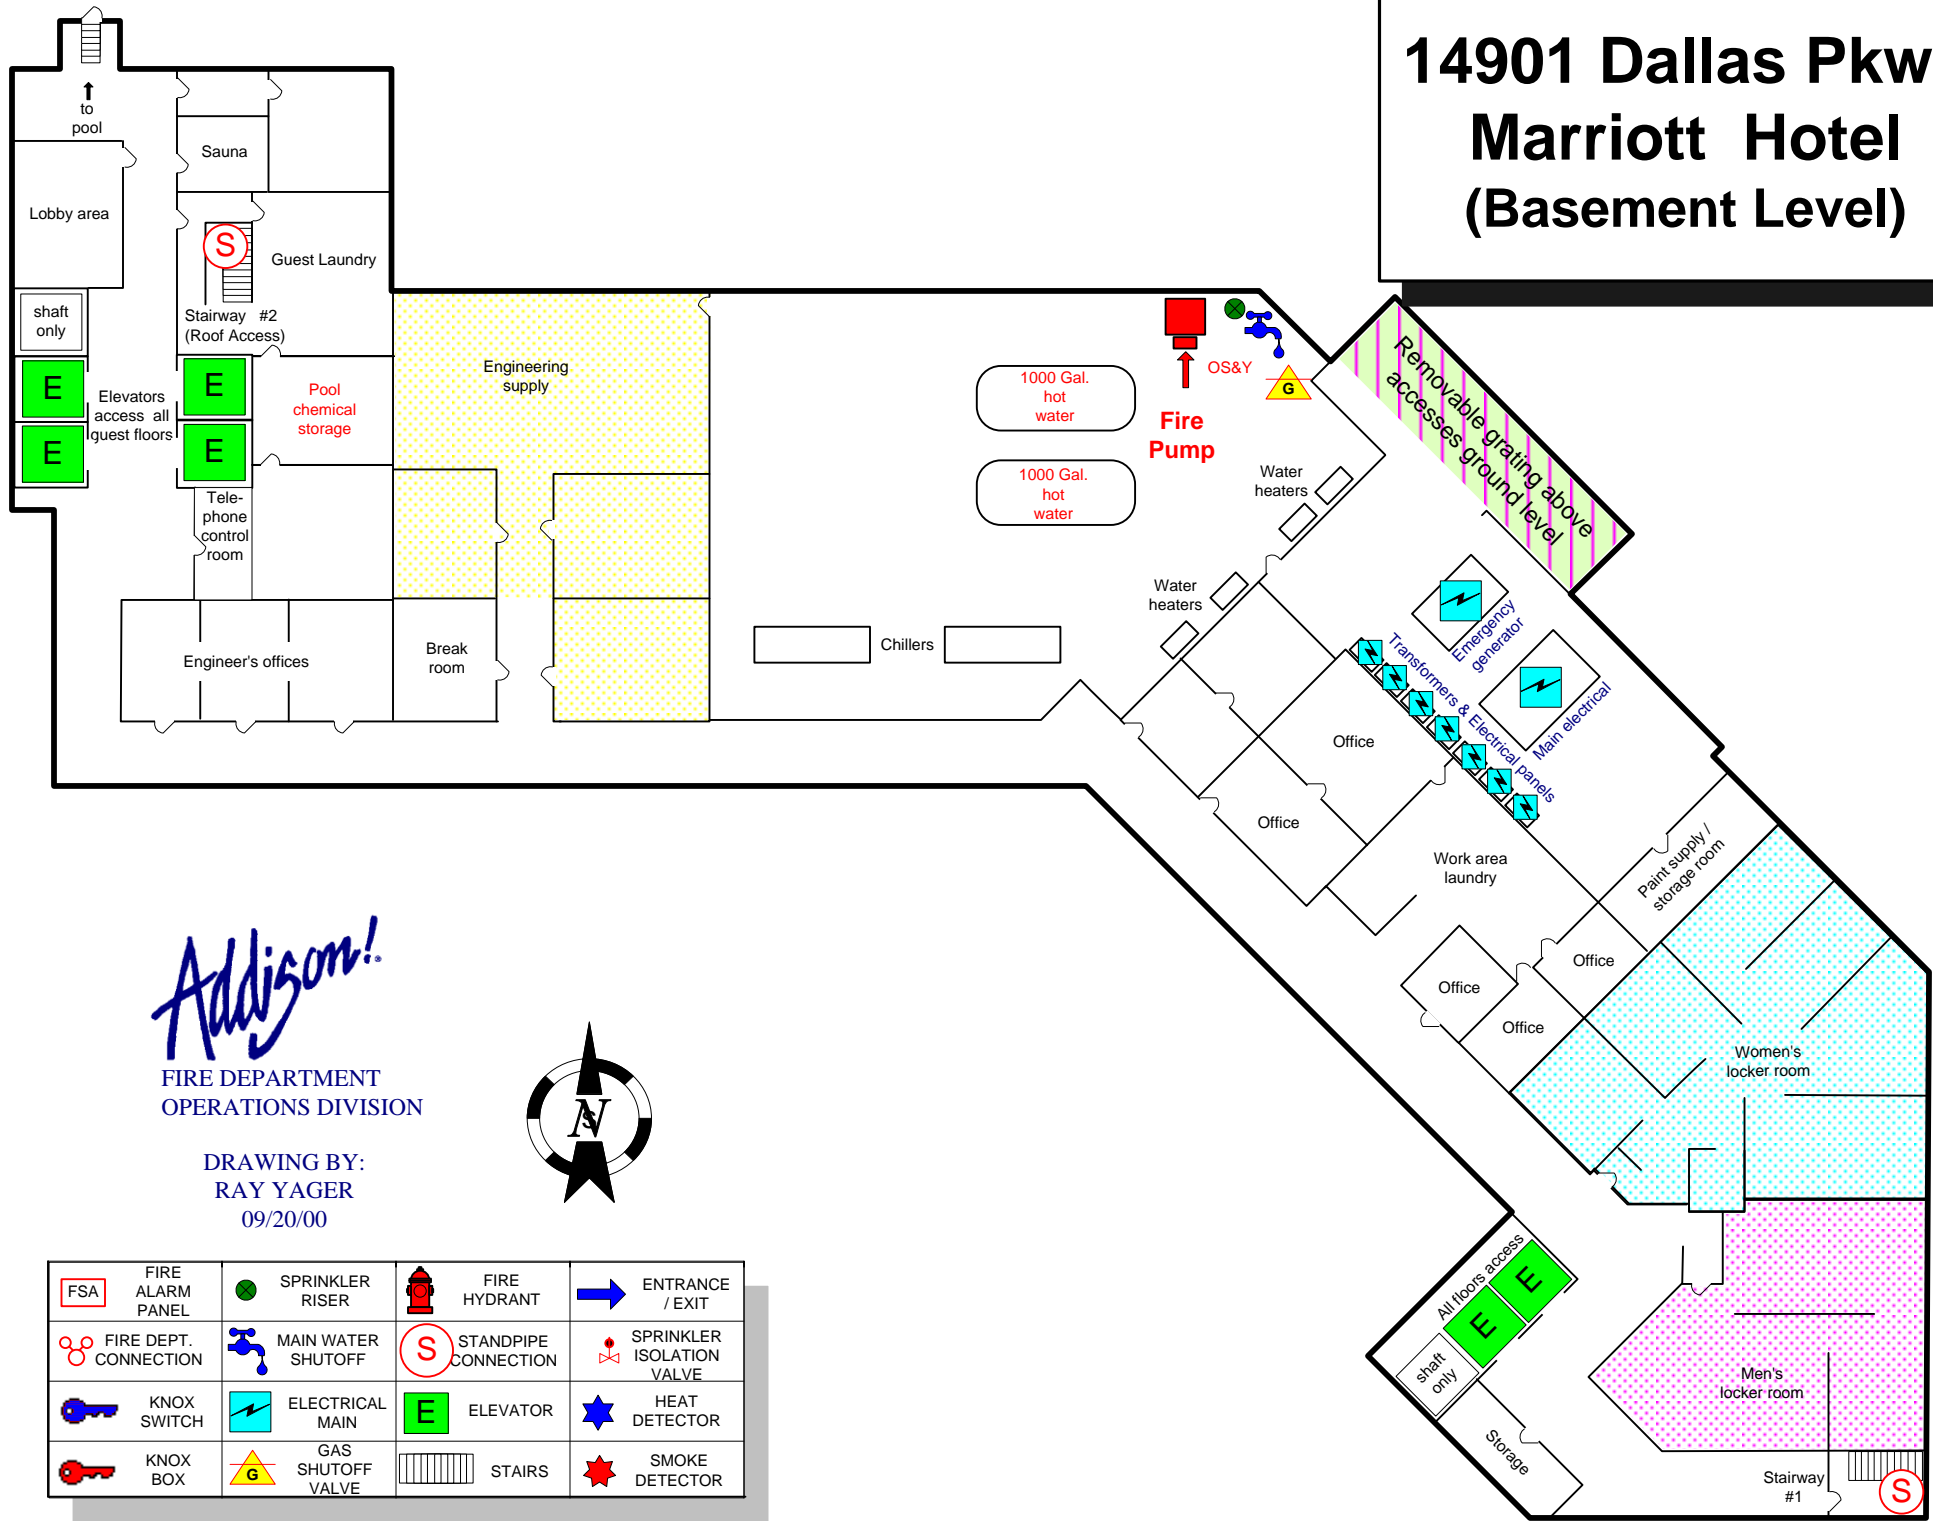

# 14901 Dallas Pkwy Marriott Hotel (Basement Level)

*Addison!*  
FIRE DEPARTMENT  
OPERATIONS DIVISION

DRAWING BY:  
RAY YAGER  
09/20/00

FSA	FIRE ALARM PANEL	SPRINKLER RISER	FIRE HYDRANT	ENTRANCE / EXIT
FIRE DEPT. CONNECTION	MAIN WATER SHUTOFF	STANDPIPE CONNECTION	SPRINKLER ISOLATION VALVE	
KNOX SWITCH	ELECTRICAL MAIN	ELEVATOR	HEAT DETECTOR	
KNOX BOX	GAS SHUTOFF VALVE	STAIRS	SMOKE DETECTOR	