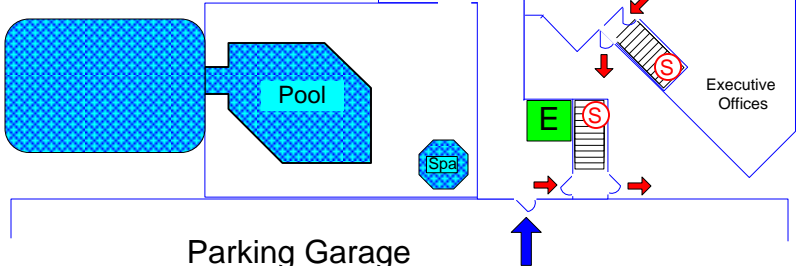

# 14901 Dallas Pkwy Marriott Hotel (Lobby Level)

Quorum Drive

Dallas Pkwy.

Parking

Parking

*Addison!*

FIRE DEPARTMENT  
OPERATIONS DIVISION

DRAWING BY:  
RAY YAGER  
09/26/00

FSA	FIRE ALARM PANEL	SPRINKLER RISER	FIRE HYDRANT	ENTRANCE/EXIT
FIRE DEPT. CONNECTION	MAIN WATER SHUTOFF	STANDPIPE CONNECTION	EXIT	HEAT DETECTOR
ELECTRICAL MAIN	ELEVATOR	HEAT DETECTOR	SMOKE DETECTOR	
GAS SHUTOFF VALVE	STAIRS			