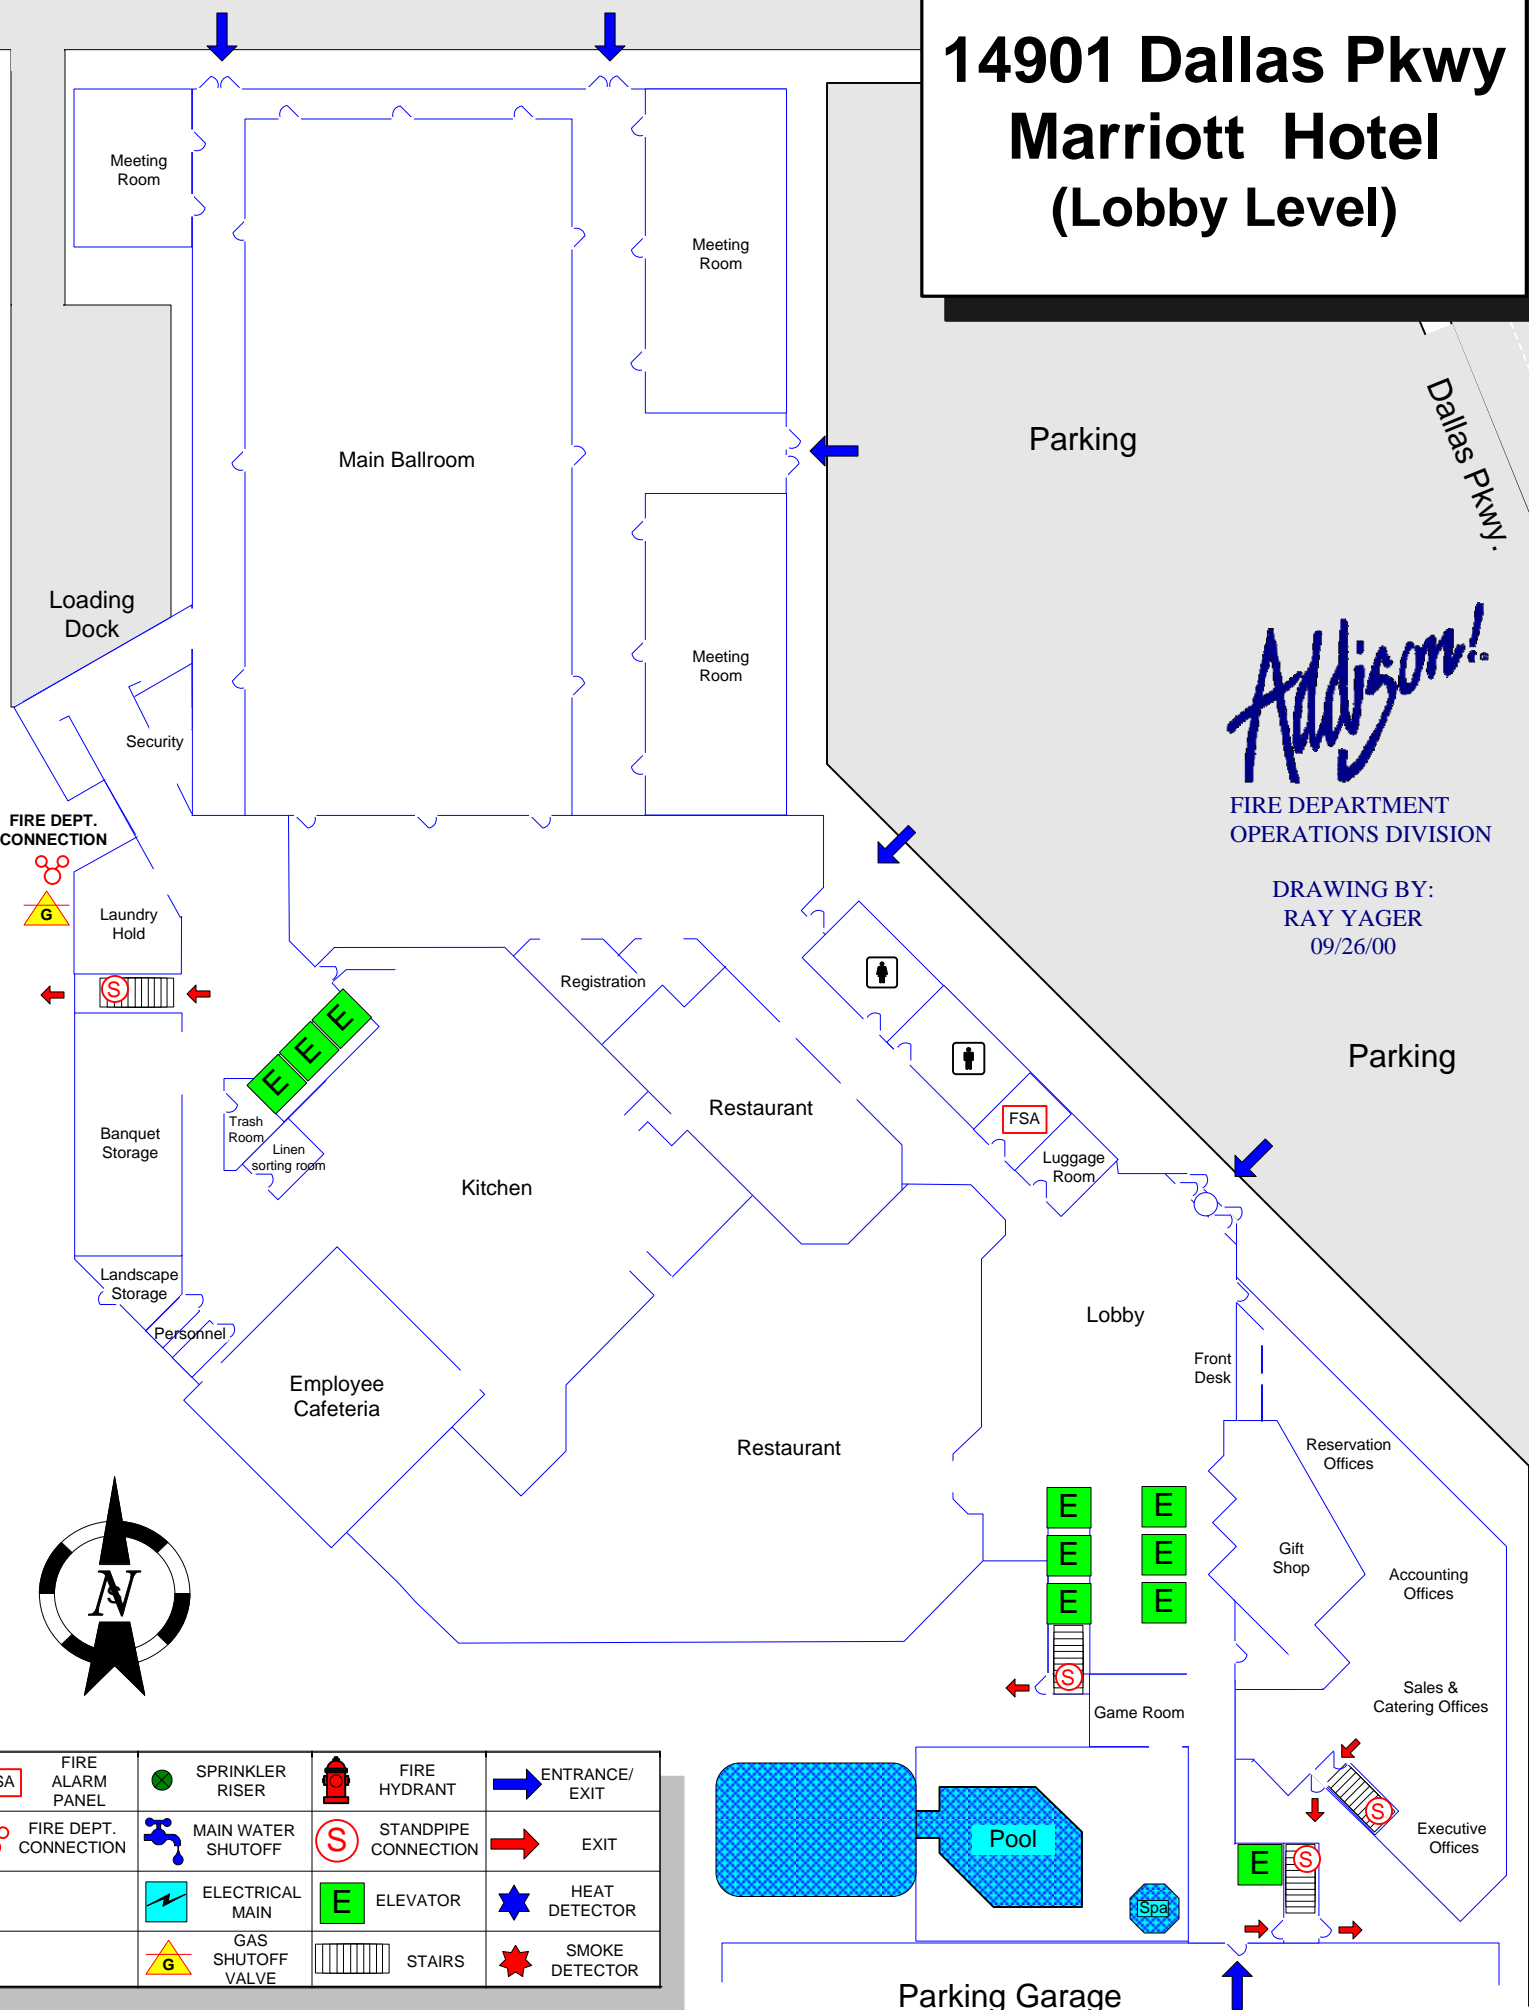

# 14901 Dallas Pkwy Marriott Hotel (Lobby Level)

Quorum Drive

Dallas Pkwy.

Parking

Parking

*Addison!*

FIRE DEPARTMENT  
OPERATIONS DIVISION

DRAWING BY:  
RAY YAGER  
09/26/00