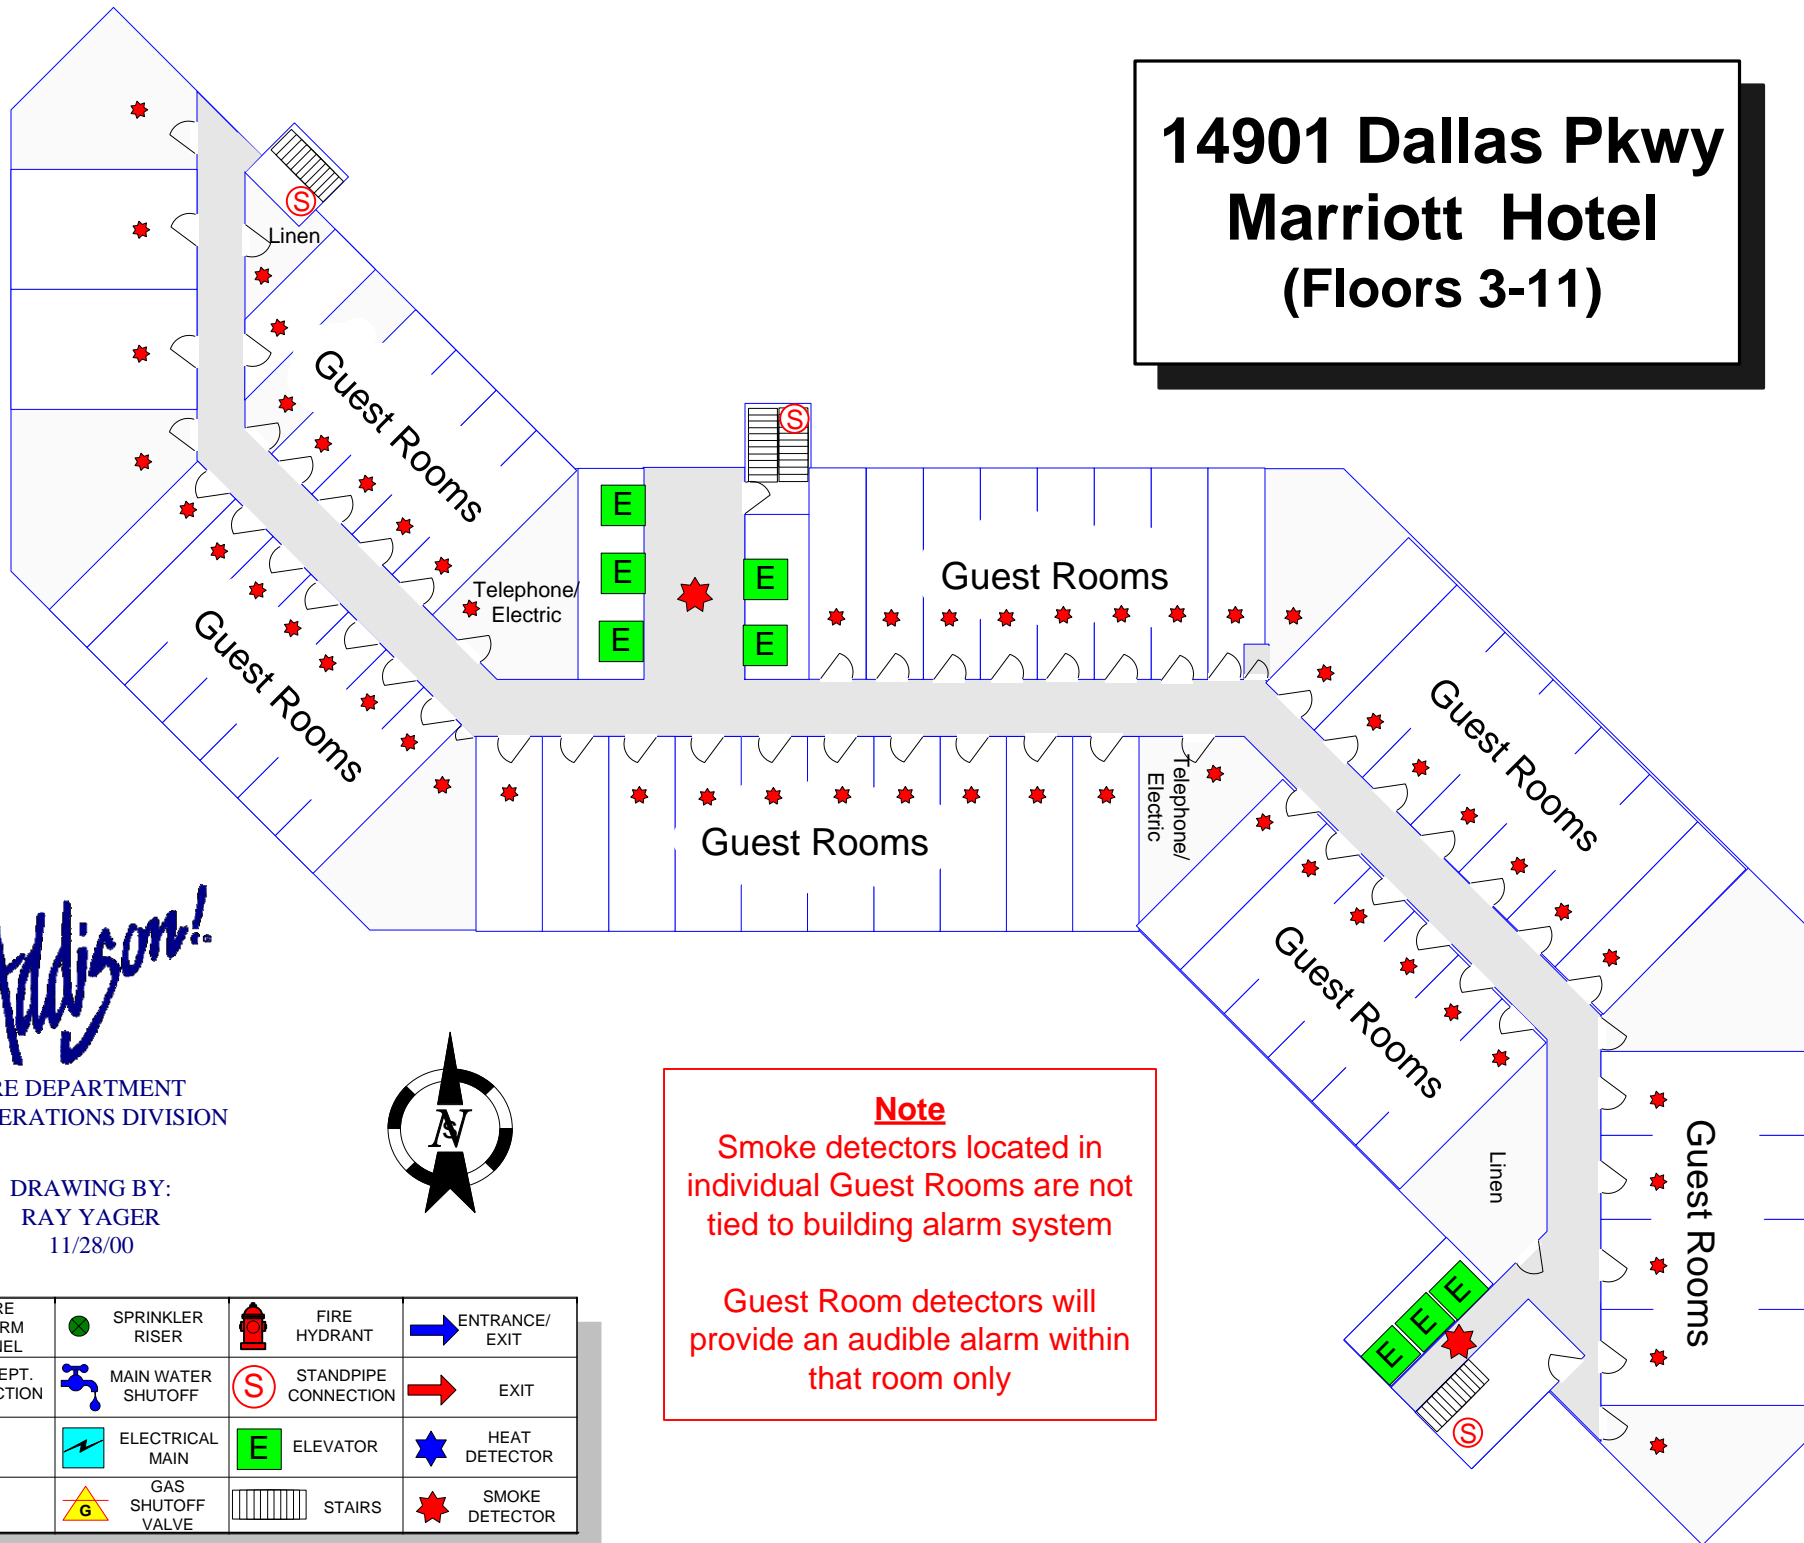

# 14901 Dallas Pkwy Marriott Hotel (Floors 3-11)

*Addison!*  
FIRE DEPARTMENT  
OPERATIONS DIVISION

DRAWING BY:  
RAY YAGER  
11/28/00

**Note**  
Smoke detectors located in individual Guest Rooms are not tied to building alarm system  
  
Guest Room detectors will provide an audible alarm within that room only