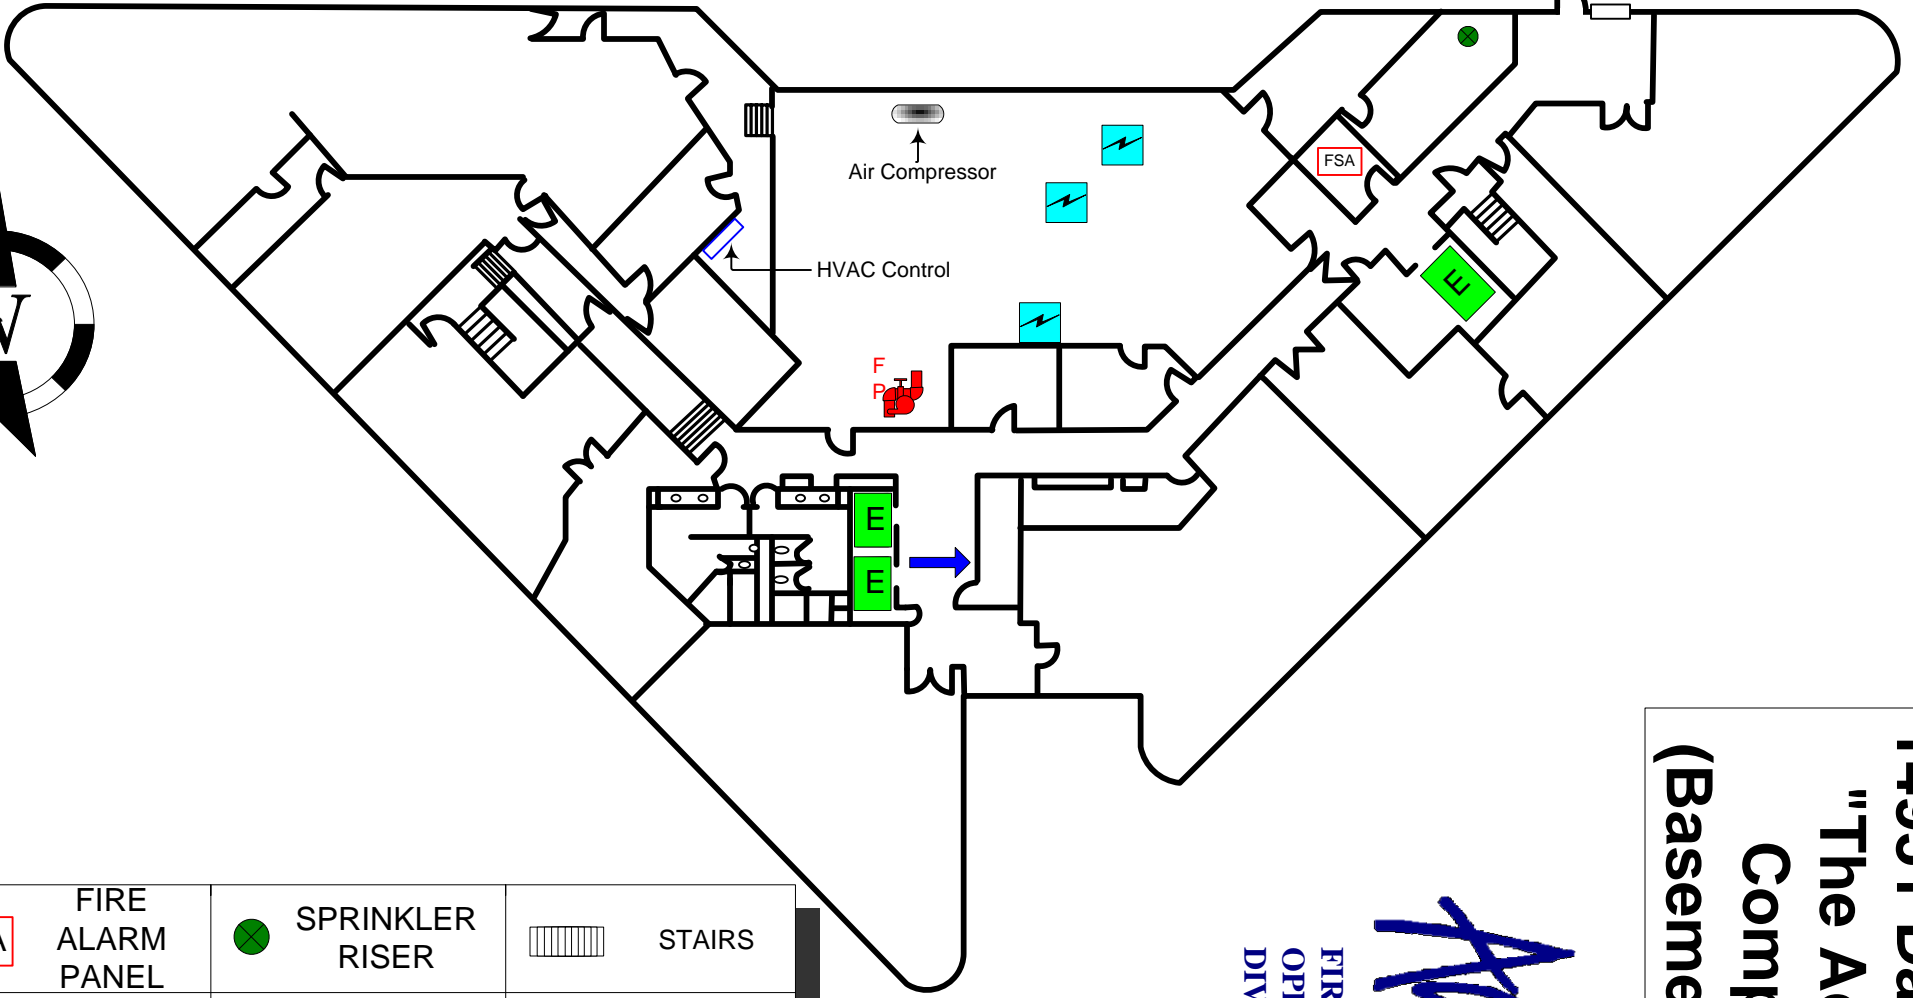

500 Gallon Diesel Tank
 Emergency Generators
 Roll Up Door

FSA	FIRE ALARM PANEL	SPRINKLER RISER	STAIRS
FIRE DEPT. CONNECTION		ELEVATOR	
ENTRANCE / EXIT		ELECTRICAL MAIN	
KNOX BOX		FIRE PUMP	

14951 Dallas Pkwy
"The Addison"
Comp USA
(Basement Level)