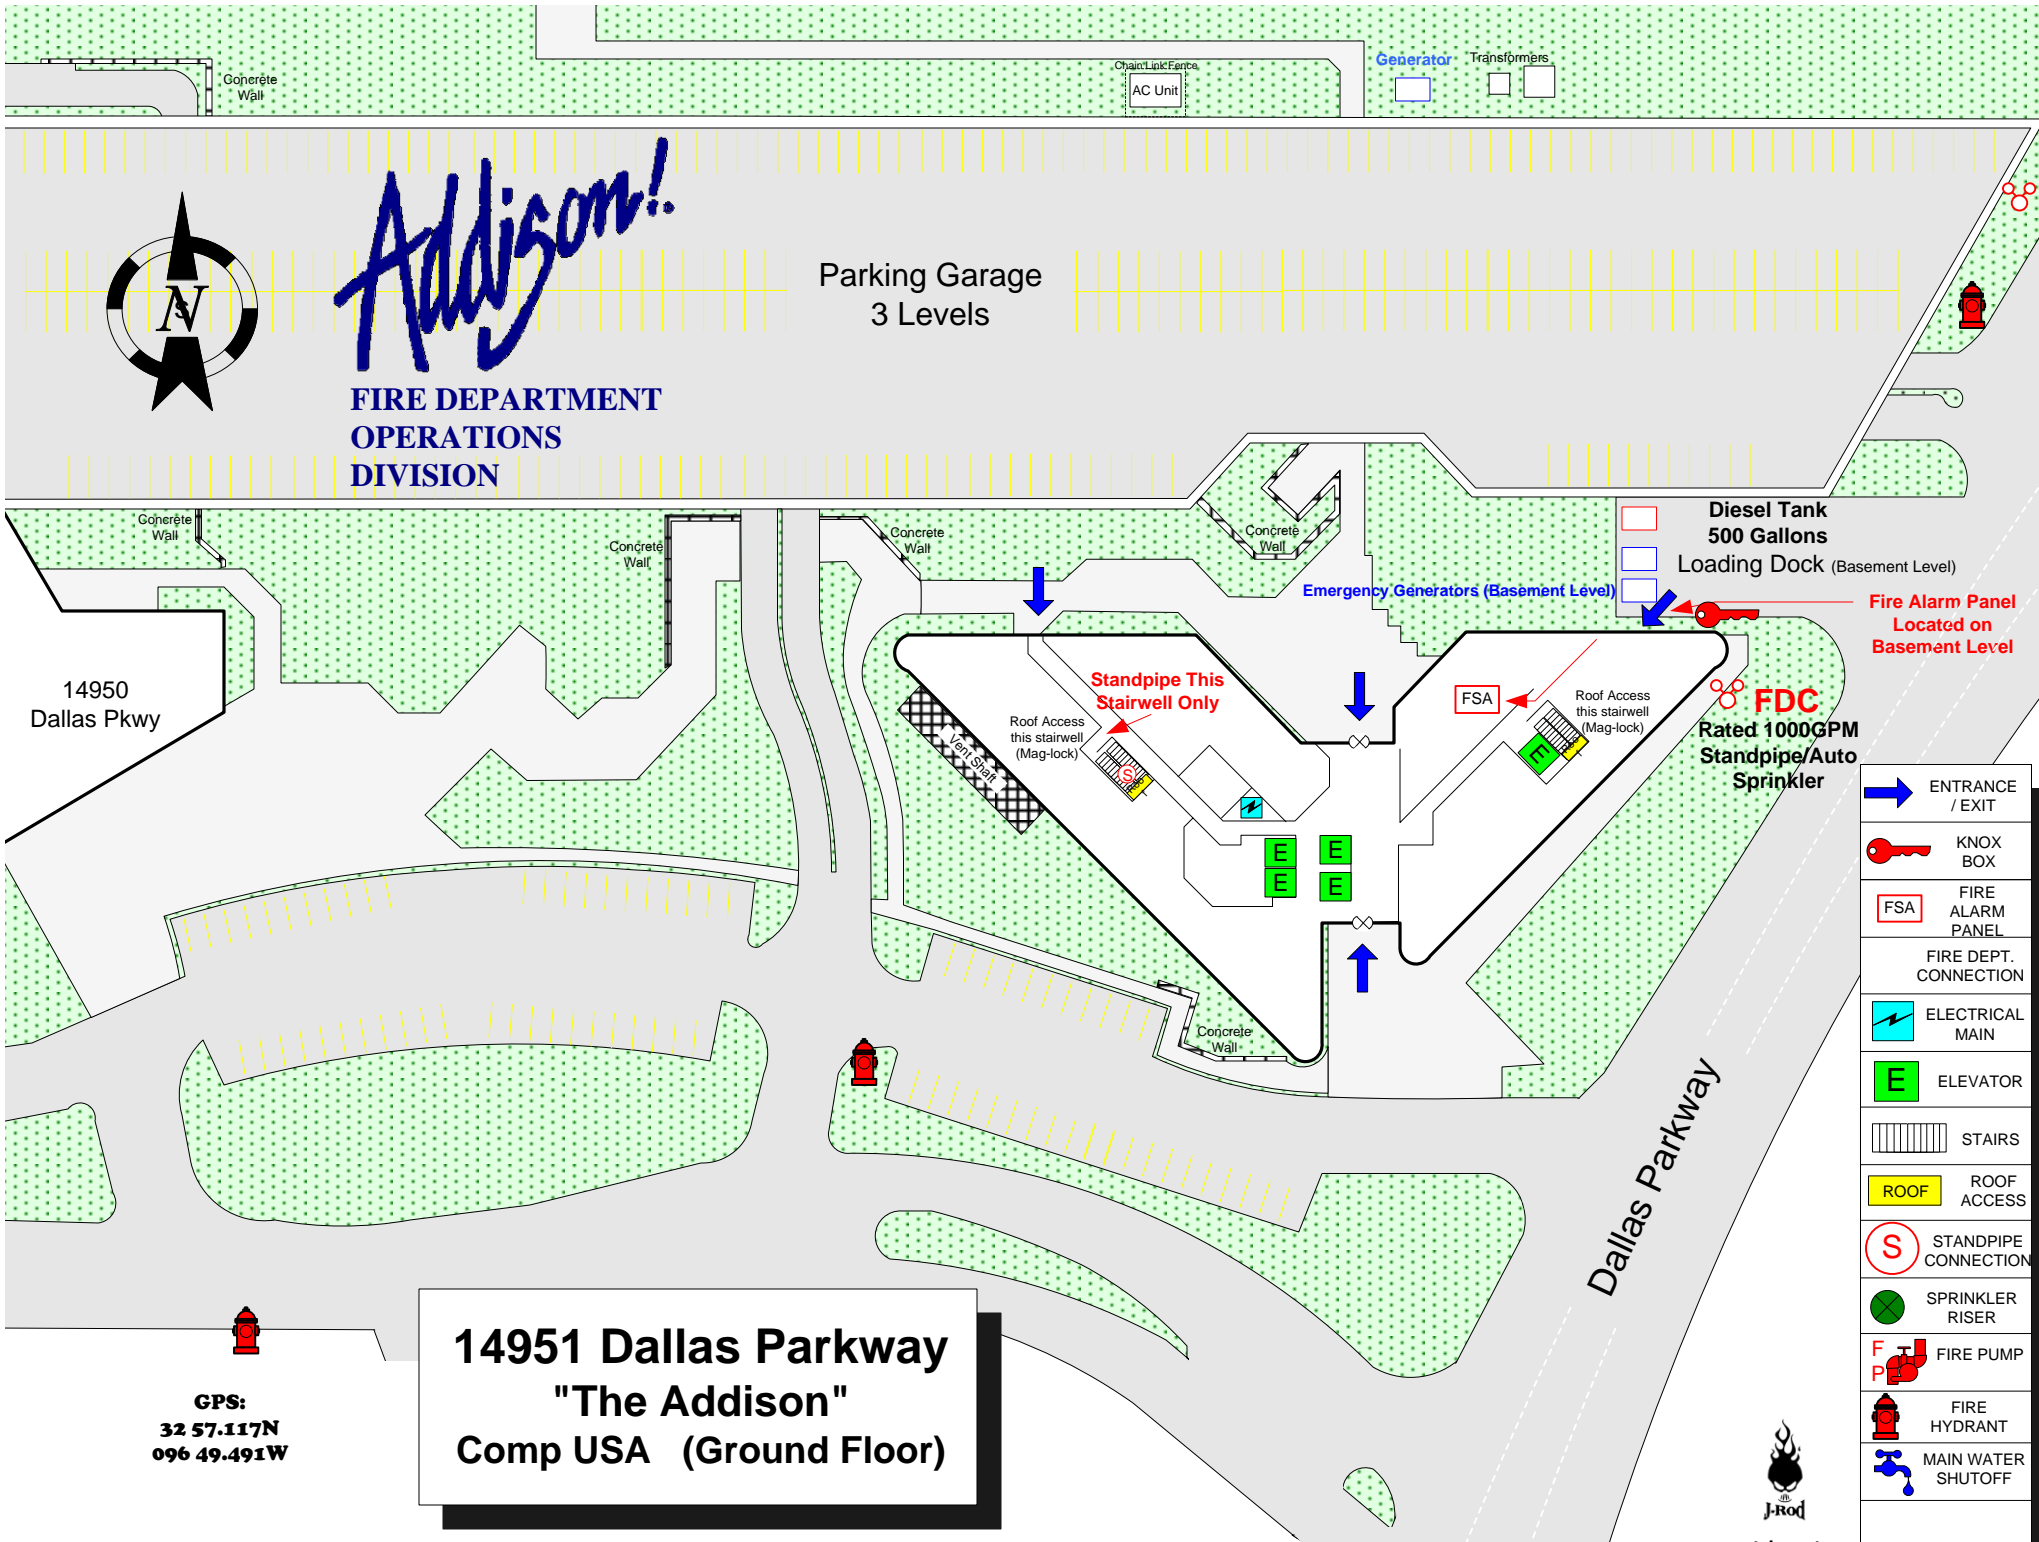

## FIRE DEPARTMENT OPERATIONS DIVISION

Parking Garage  
3 Levels

14950  
Dallas Pkwy

**14951 Dallas Parkway  
"The Addison"  
Comp USA (Ground Floor)**

GPS:  
32 57.117N  
096 49.491W

-  ENTRANCE / EXIT
-  KNOX BOX
-  FIRE ALARM PANEL
-  FIRE DEPT. CONNECTION
-  ELECTRICAL MAIN
-  ELEVATOR
-  STAIRS
-  ROOF ACCESS
-  STANDPIPE CONNECTION
-  SPRINKLER RISER
-  FIRE PUMP
-  FIRE HYDRANT
-  MAIN WATER SHUTOFF