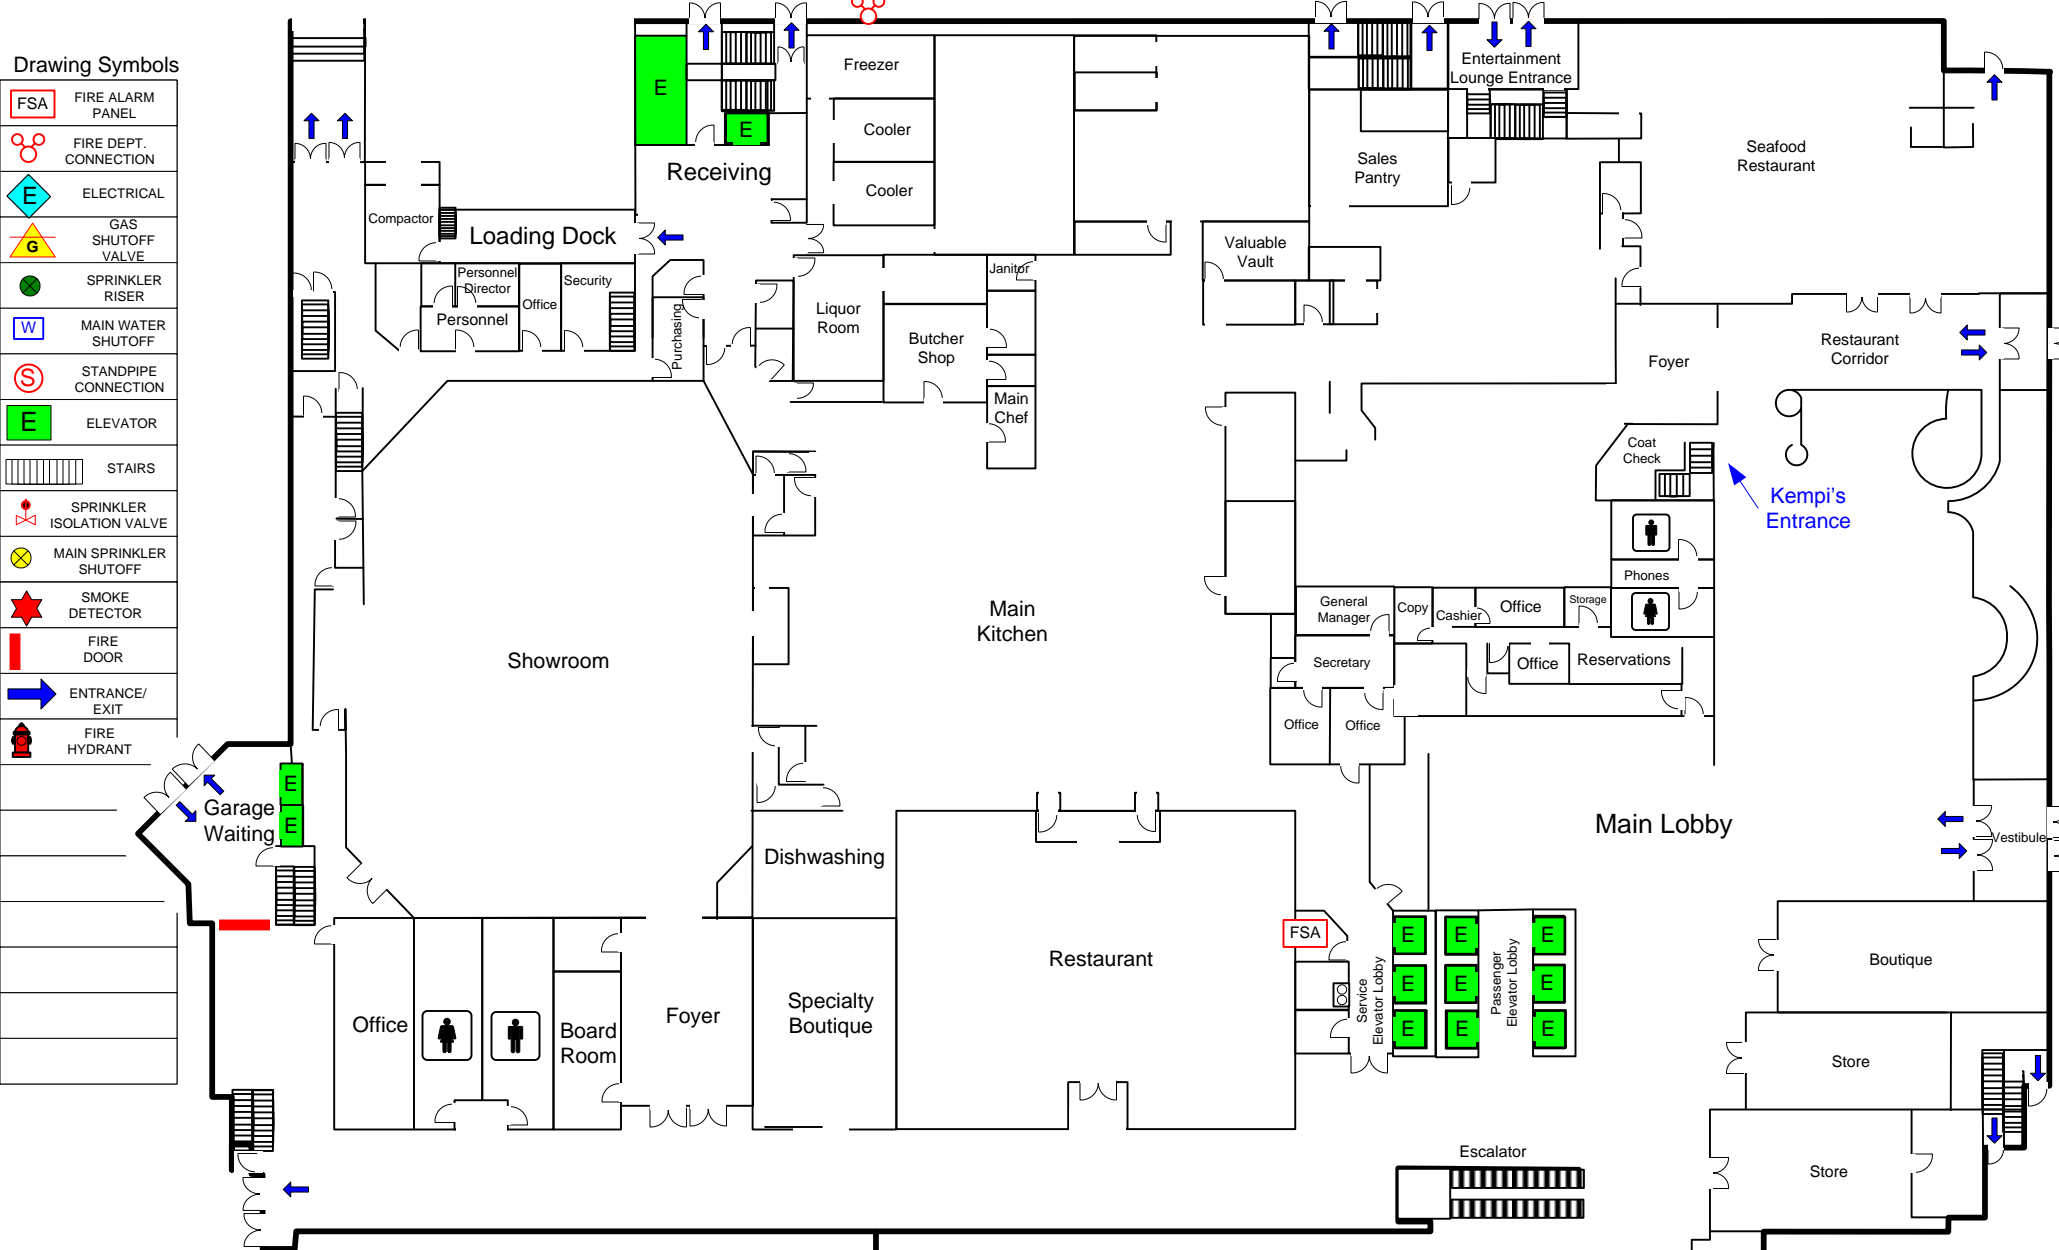

Drawing Symbols

	FIRE ALARM PANEL
	FIRE DEPT. CONNECTION
	ELECTRICAL
	GAS SHUTOFF VALVE
	SPRINKLER RISER
	MAIN WATER SHUTOFF
	STANDPIPE CONNECTION
	ELEVATOR
	STAIRS
	SPRINKLER ISOLATION VALVE
	MAIN SPRINKLER SHUTOFF
	SMOKE DETECTOR
	FIRE DOOR
	ENTRANCE/EXIT
	FIRE HYDRANT

**15201
Dallas Parkway
Hotel
Inter-continental
(Lobby Level)**

Addison!
FIRE DEPARTMENT
OPERATIONS
DIVISION
DRAWING BY:
RAY YAGER
12/23/01