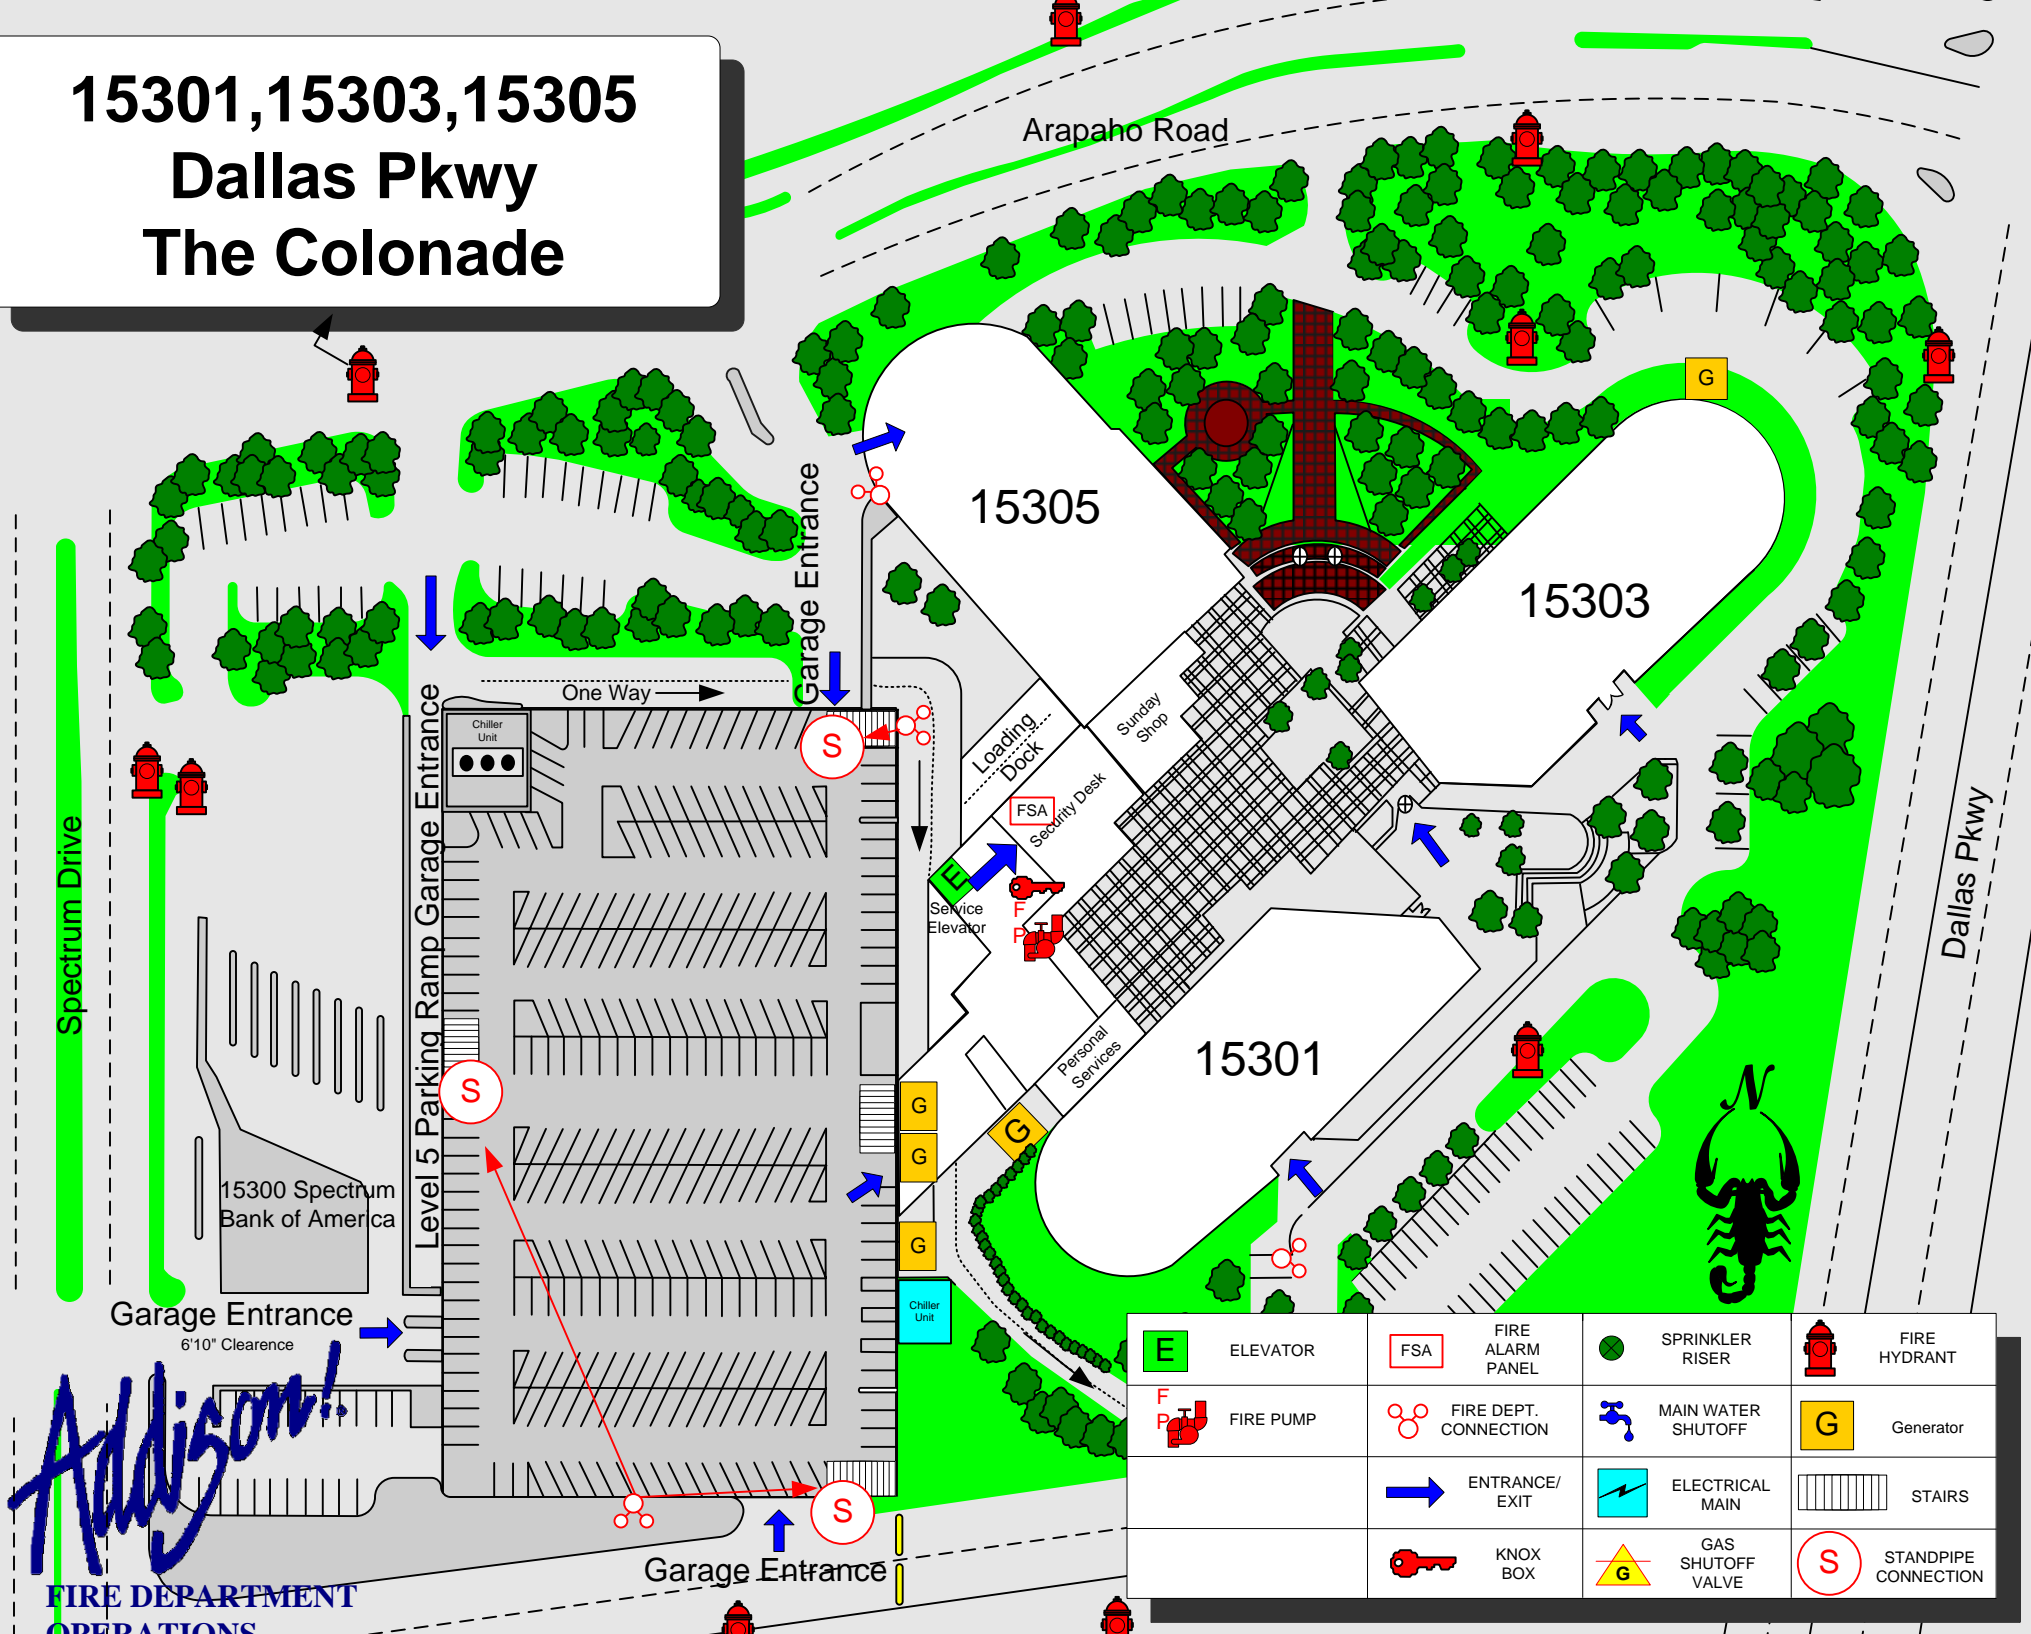

# 15301, 15303, 15305 Dallas Pkwy The Colonade

<b>E</b>	ELEVATOR	<b>FSA</b>	FIRE ALARM PANEL		SPRINKLER RISER		FIRE HYDRANT
<b>F</b> 	FIRE PUMP		FIRE DEPT. CONNECTION		MAIN WATER SHUTOFF	<b>G</b>	Generator
	ENTRANCE/EXIT		ELECTRICAL MAIN		STAIRS		STANDPIPE CONNECTION
	KNOX BOX		GAS SHUTOFF VALVE				