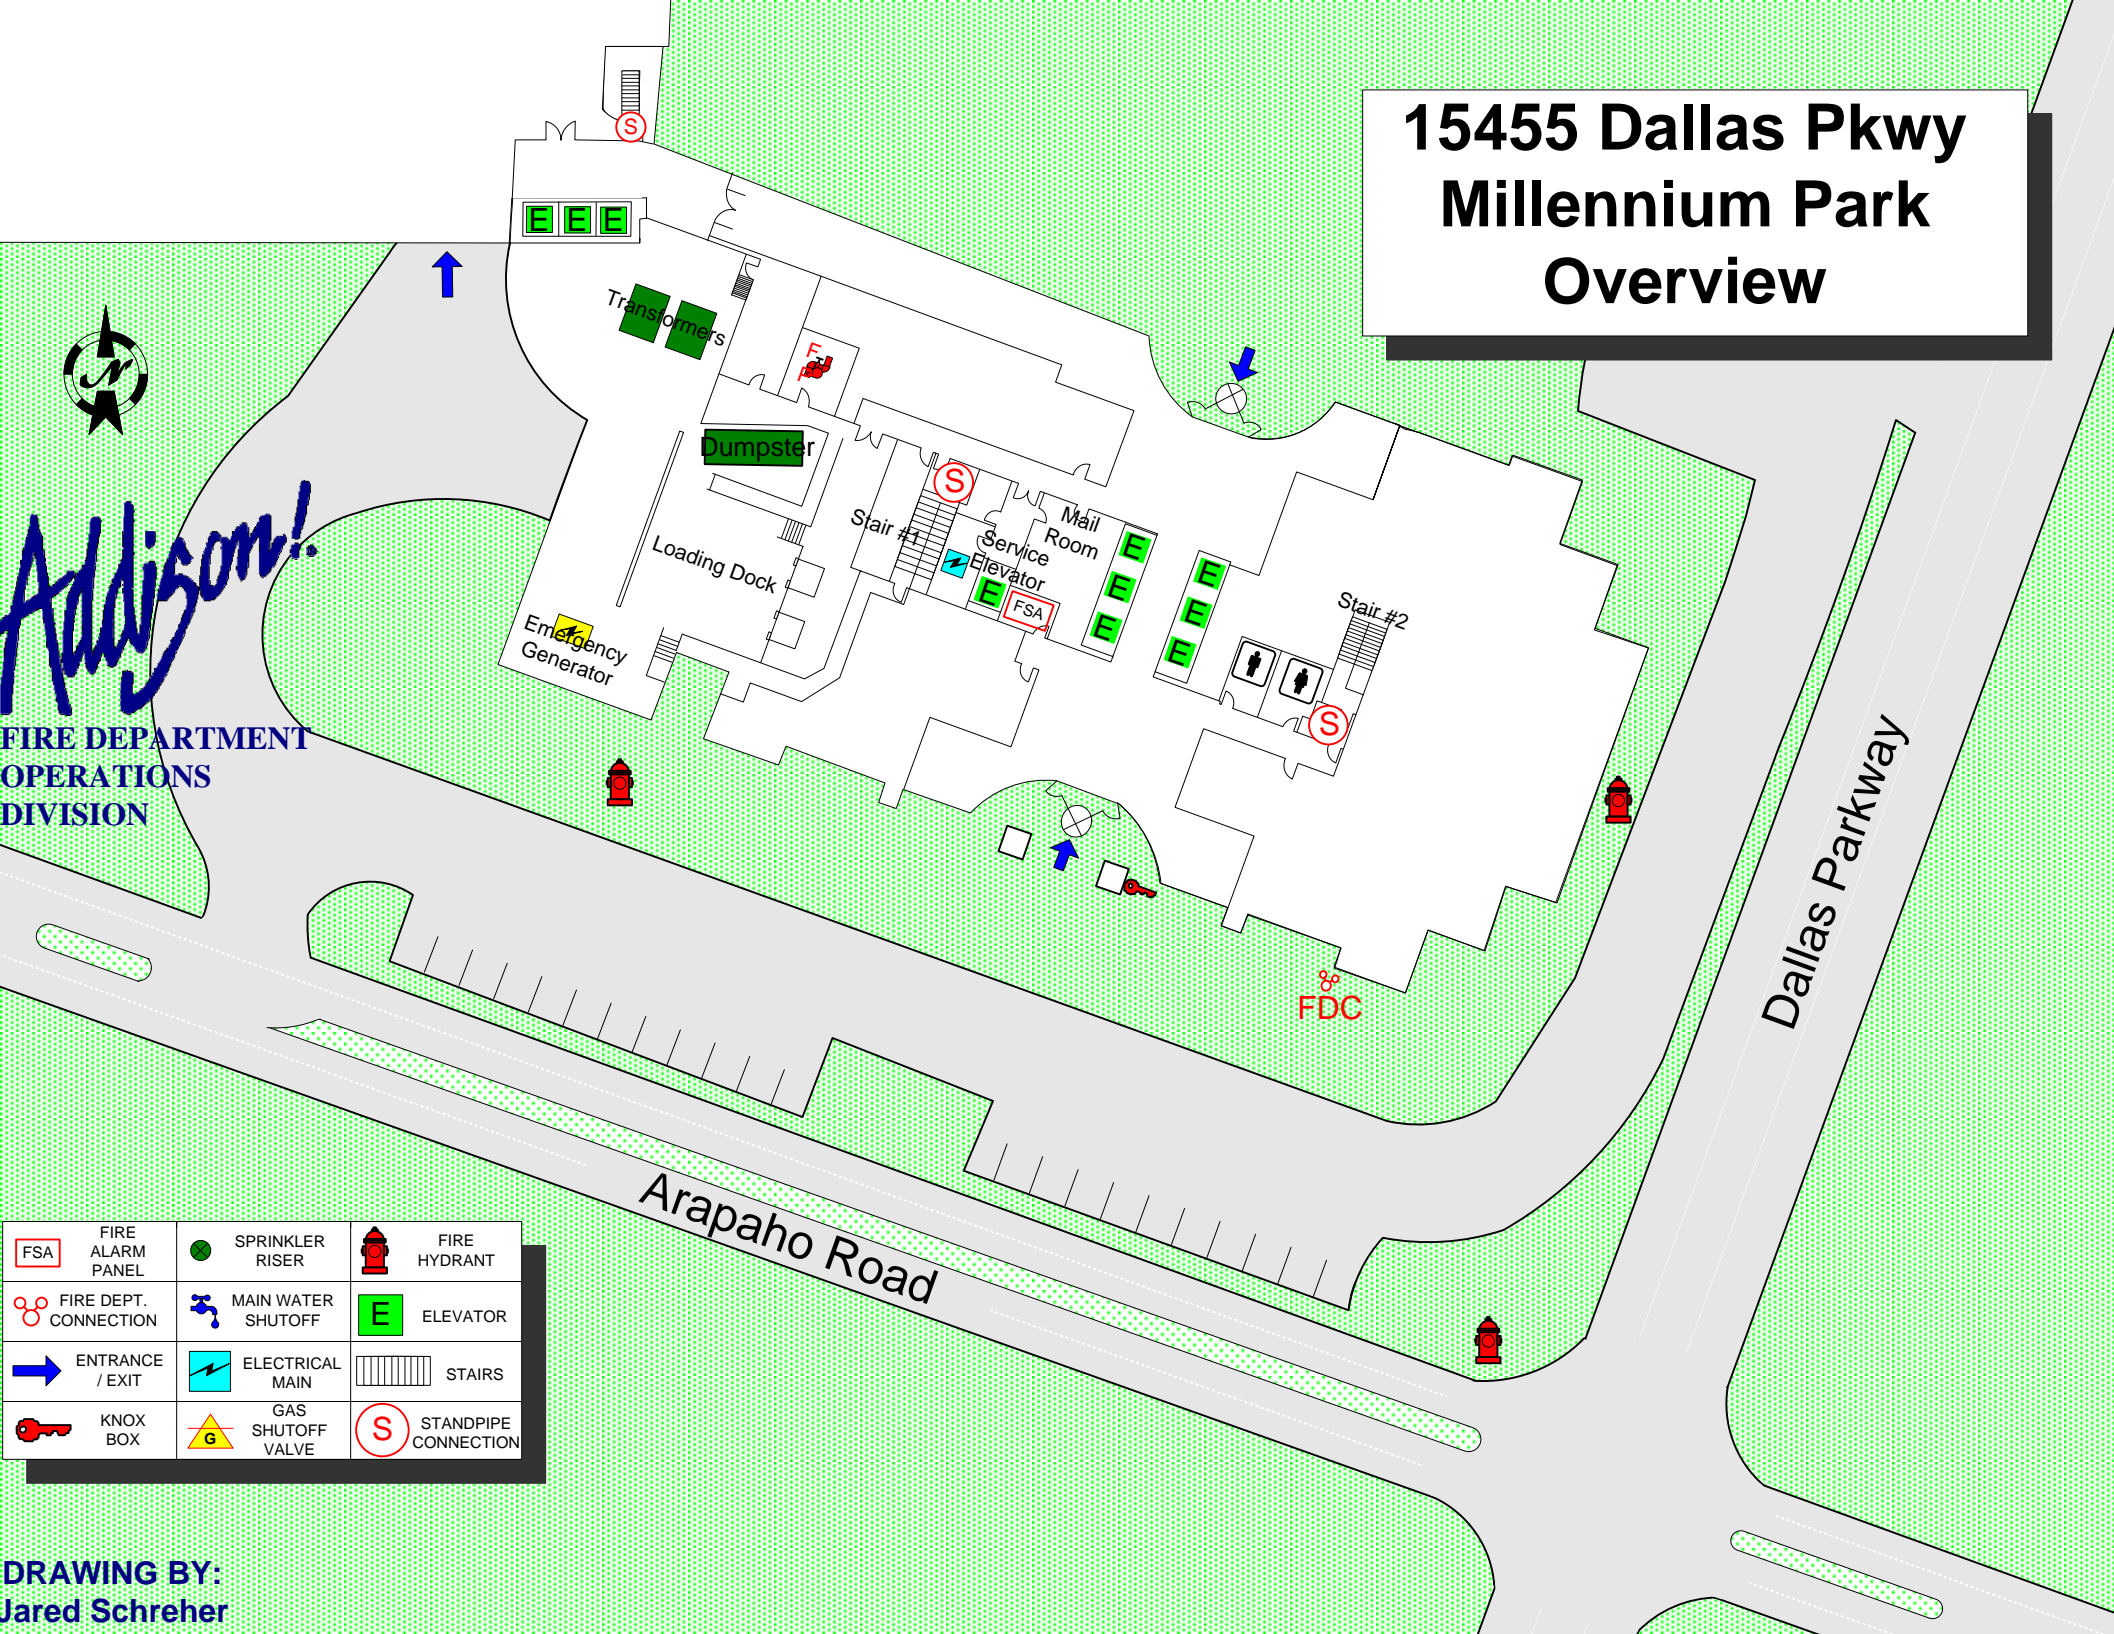

15455 Dallas Pkwy Millennium Park Overview

Addison!

FIRE DEPARTMENT
OPERATIONS
DIVISION

| | | |
|-----------------------|--------------------|----------------------|
| FIRE ALARM PANEL | SPRINKLER RISER | FIRE HYDRANT |
| FIRE DEPT. CONNECTION | MAIN WATER SHUTOFF | ELEVATOR |
| ENTRANCE / EXIT | ELECTRICAL MAIN | STAIRS |
| KNOX BOX | GAS SHUTOFF VALVE | STANDPIPE CONNECTION |

DRAWING BY:
Jared Schreher