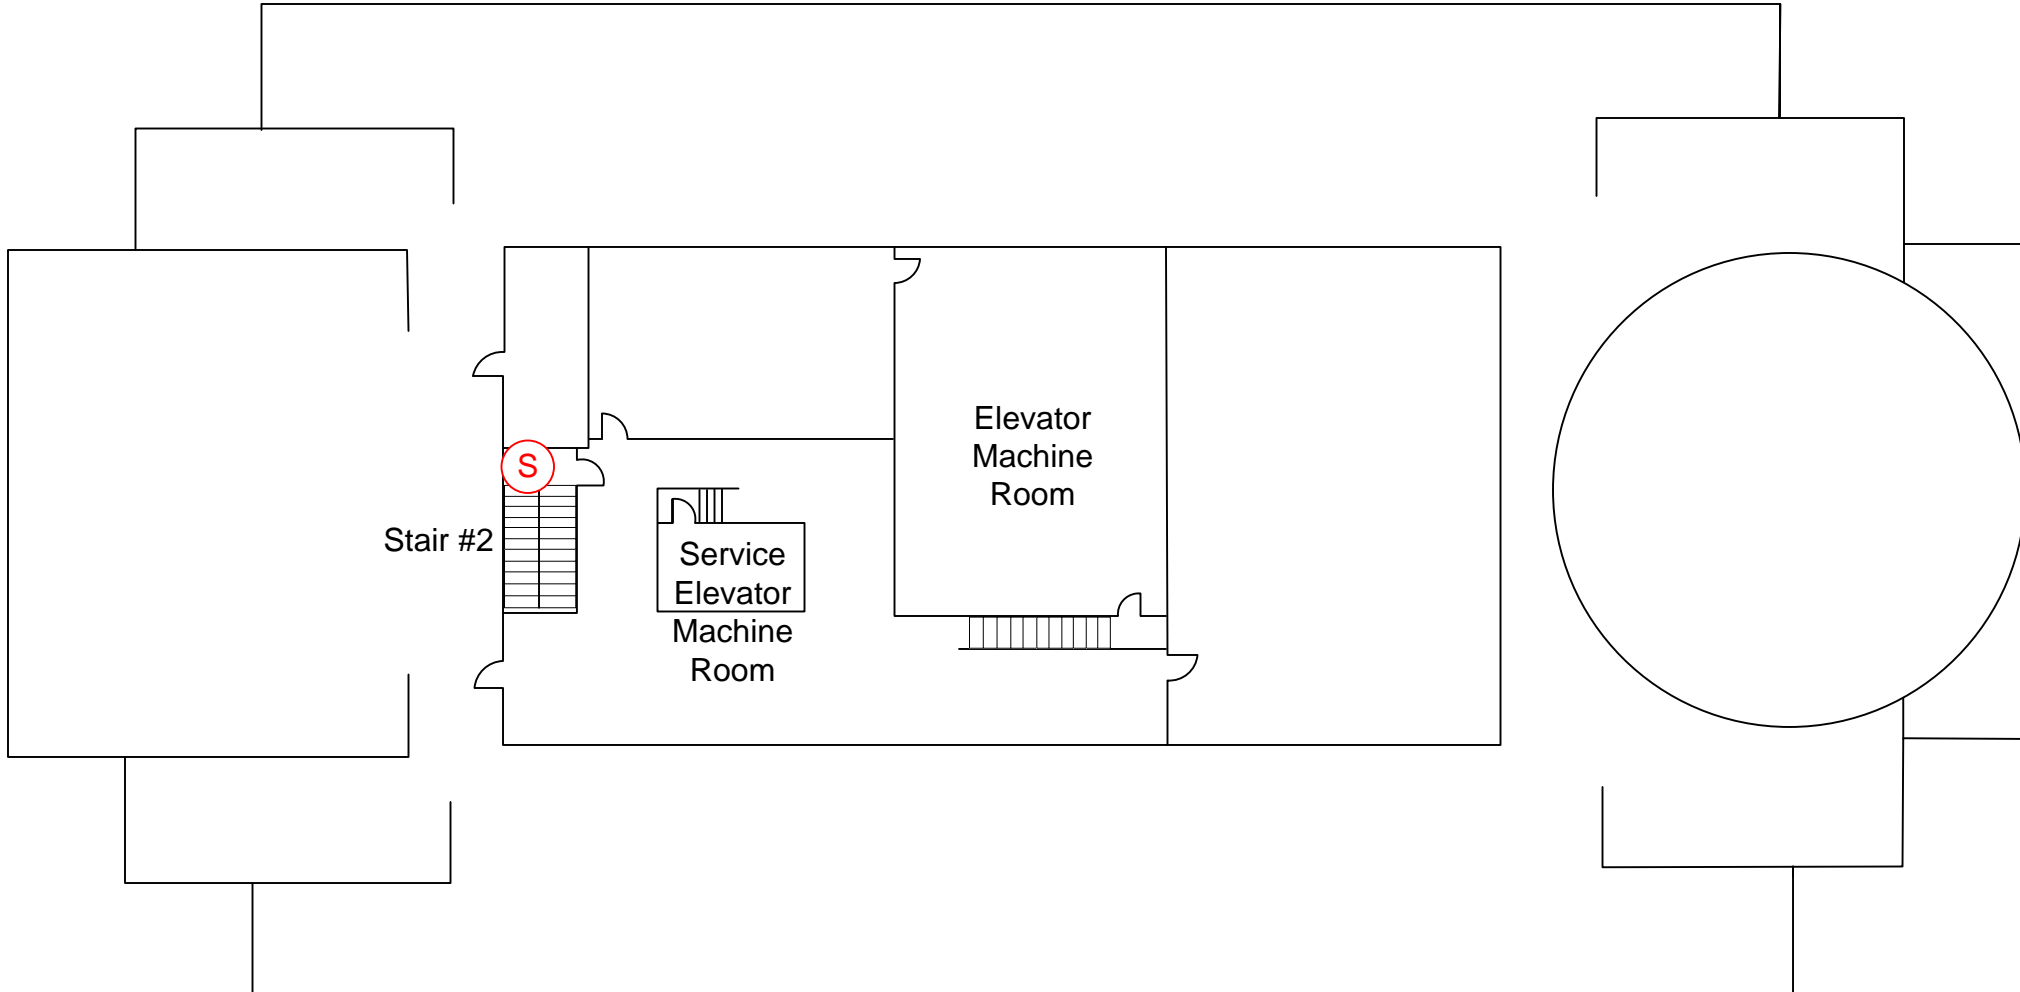

15455 Dallas Pkwy Millenium Park Penthouse

FSA	FIRE ALARM PANEL	SPRINKLER RISER	FIRE HYDRANT
FIRE DEPT. CONNECTION	MAIN WATER SHUTOFF	ELEVATOR	
ENTRANCE / EXIT	ELECTRICAL MAIN	STAIRS	
KNOX BOX	GAS SHUTOFF VALVE	STANDPIPE CONNECTION	

Addison!

**FIRE DEPARTMENT
OPERATIONS
DIVISION**

DRAWING BY:
Jared Schreher
Jan - 07