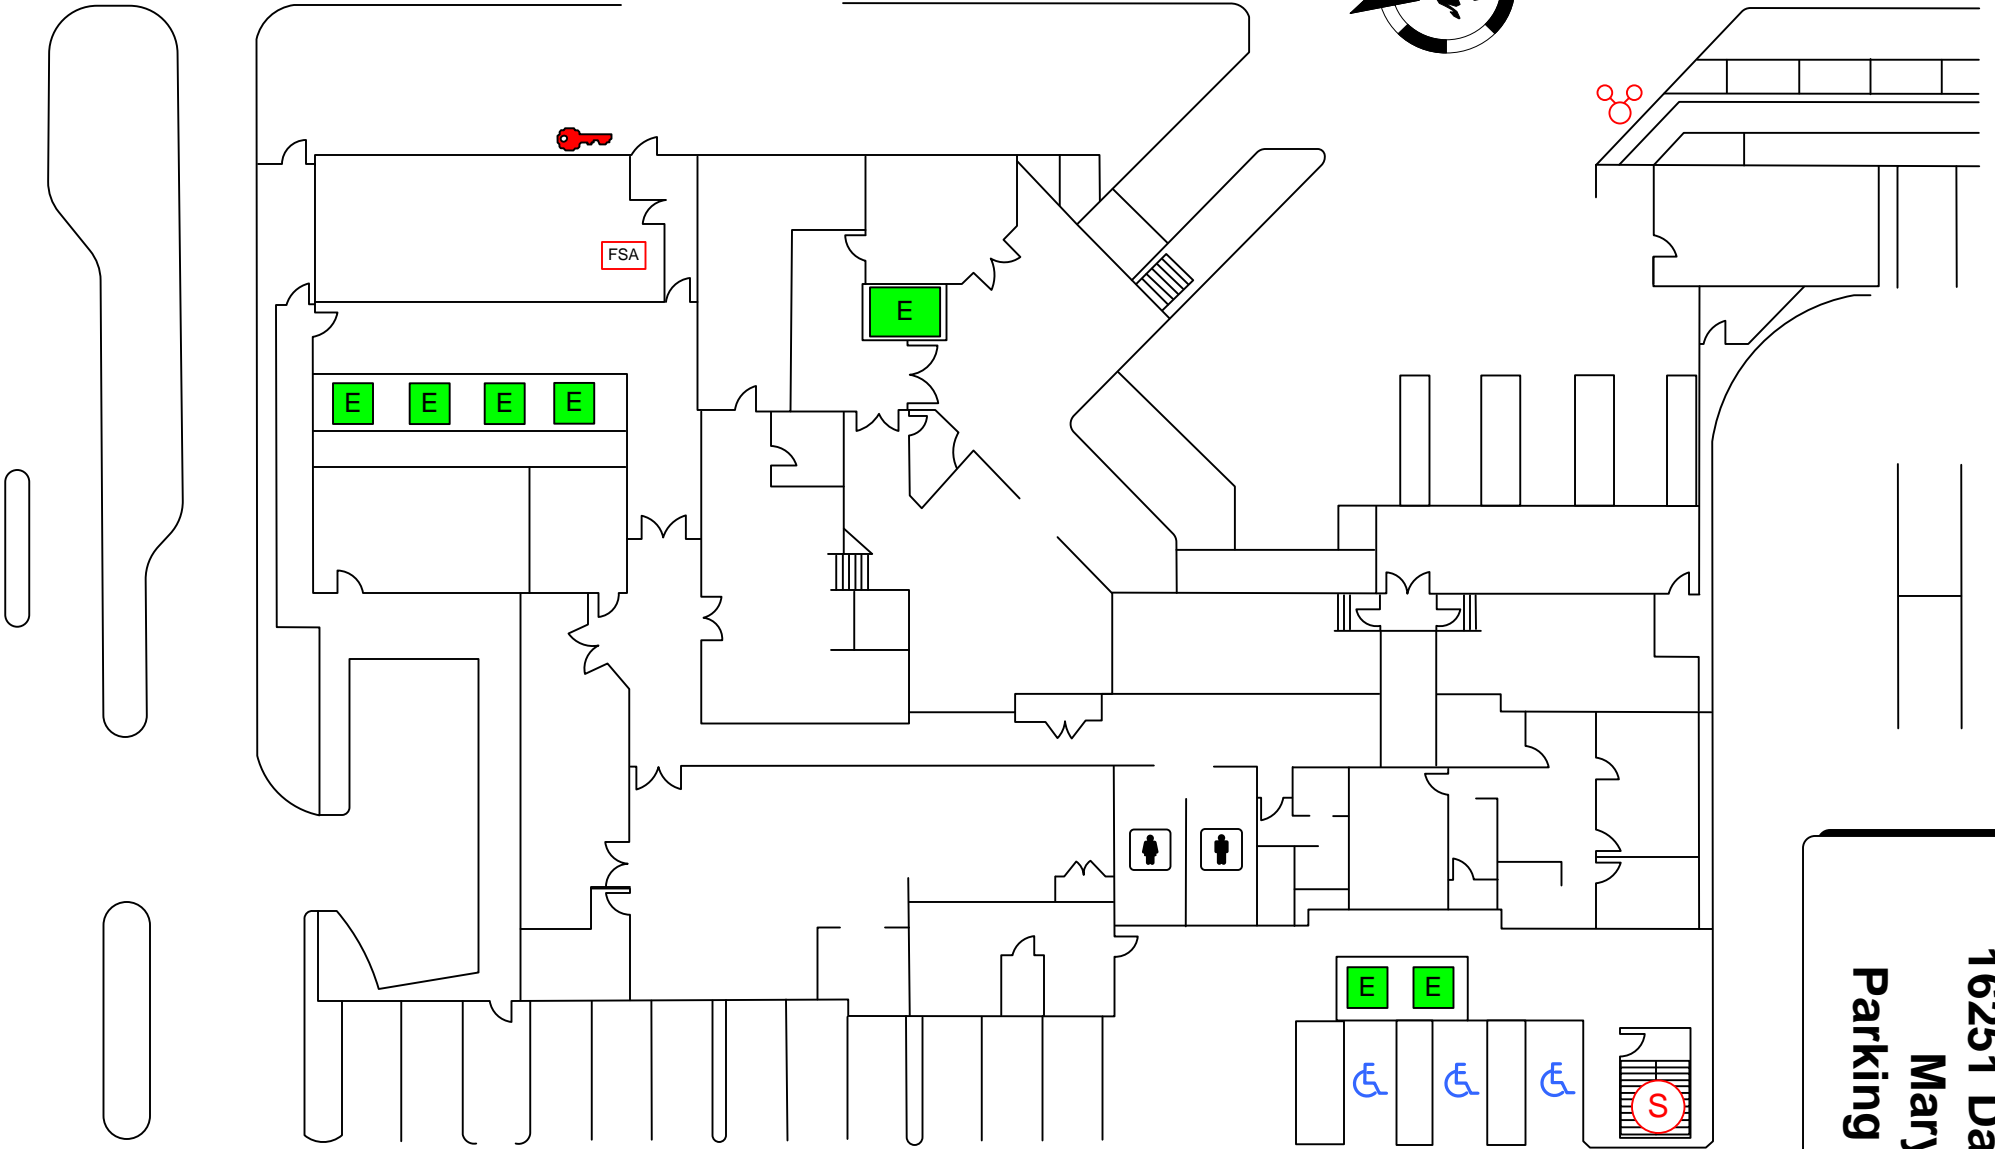

Mary Kay Way

16251 Dallas Pkwy
 Mary Kay
 Parking Level 1B

Addison!

FIRE ALARM PANEL	SPRINKLER RISER	FIRE HYDRANT
FIRE DEPT. CONNECTION	MAIN WATER SHUTOFF	ELEVATOR
ENTRANCE / EXIT	ELECTRICAL MAIN	STAIRS
KNOX BOX	GAS SHUTOFF VALVE	STANDPIPE CONNECTION