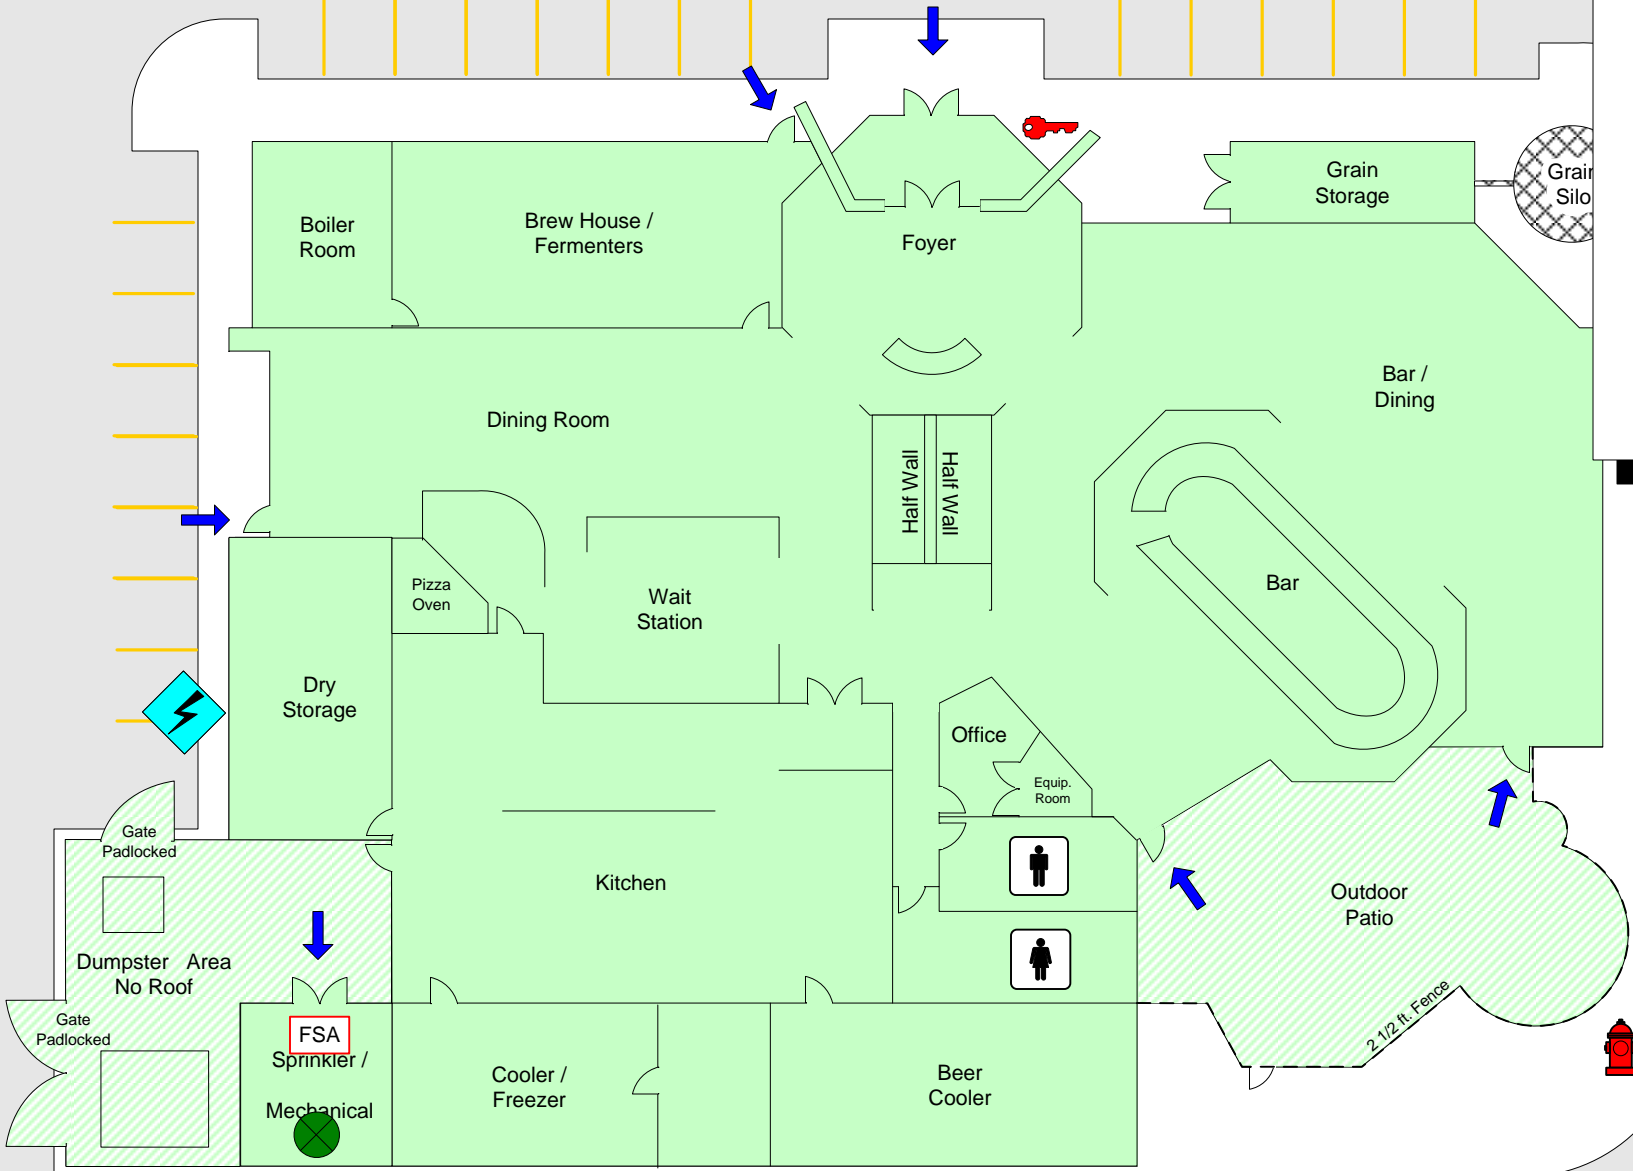

Addison Rd
Entrance

17225 Dallas Pkwy
TWO ROWS RESTAURANT

	FIRE ALARM PANEL
	FIRE DEPT. CONNECTION
	ELECTRICAL
	GAS SHUTOFF VALVE
	SPRINKLER RISER
	ENTRANCE/EXIT
	KNOX BOX
	FIRE HYDRANT

Addison!

FIRE DEPARTMENT
OPERATIONS
DIVISION

DRAWING BY:
RAY YAGER
9/26/03

FDC

Dallas Parkway
Entrance