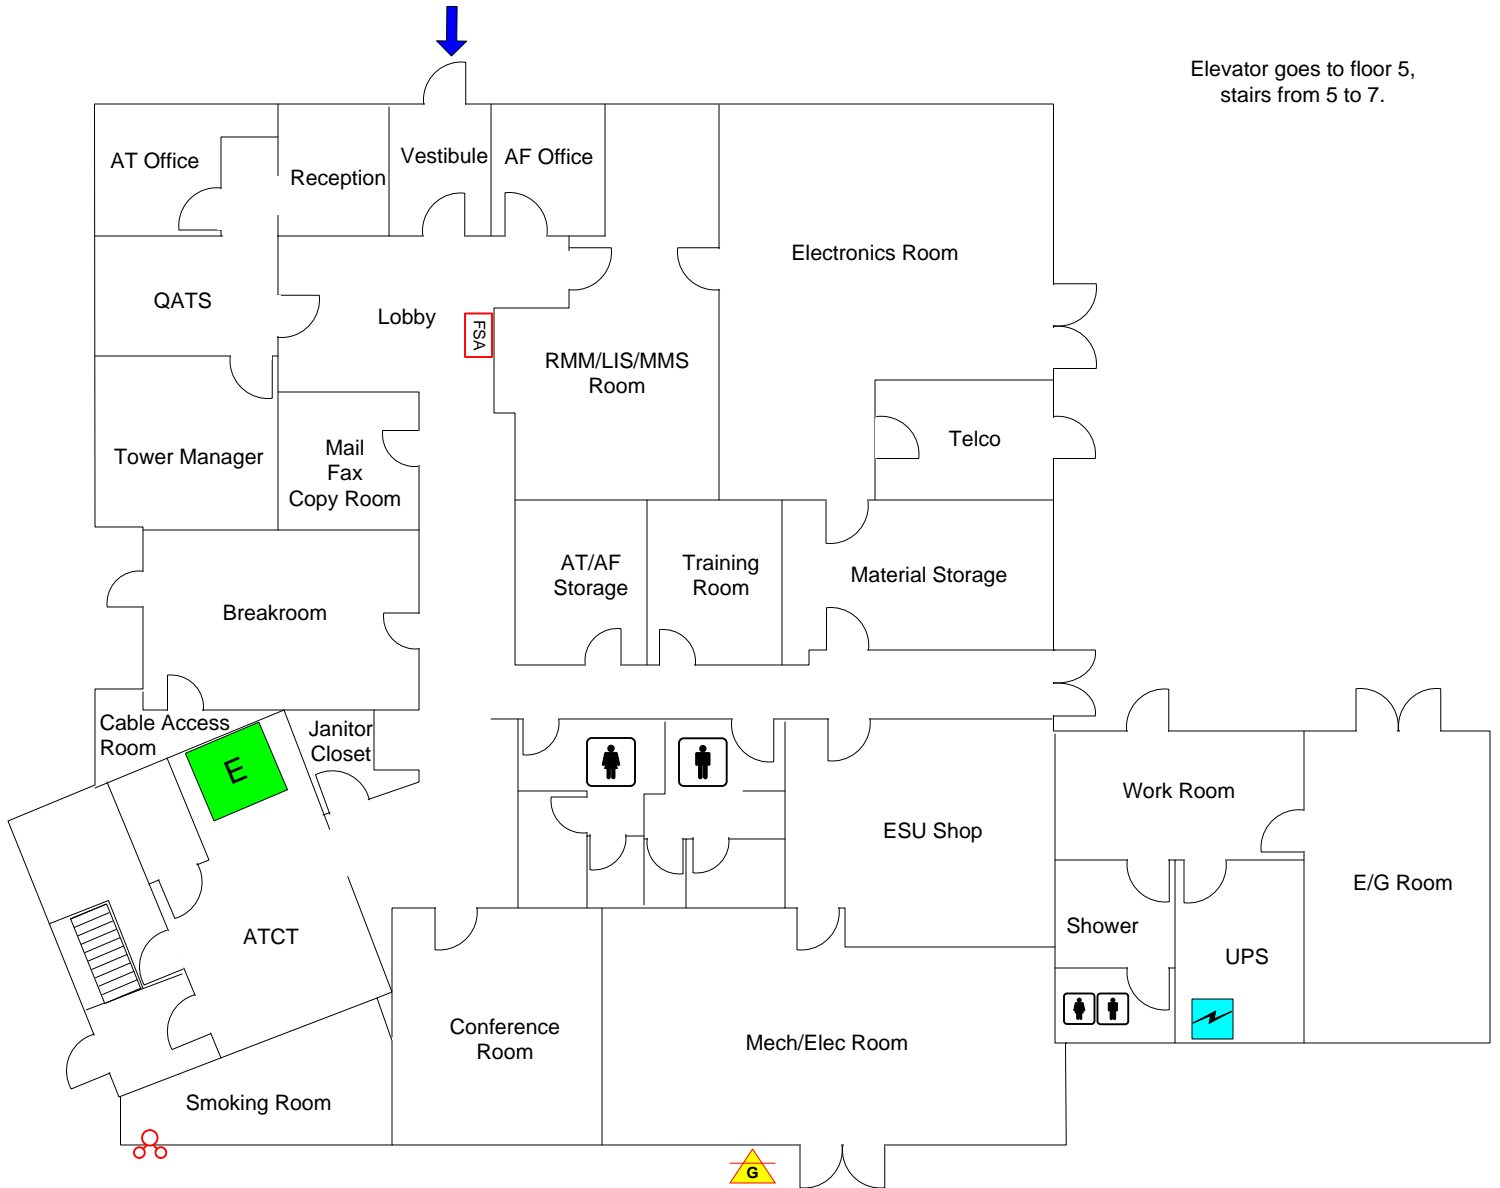

# 16000 Dooley Rd Addison Airport Control Tower ( Base )

Knox Box on Front Gate

Elevator goes to floor 5,  
stairs from 5 to 7.

 **Addison!**  
**FIRE DEPARTMENT  
OPERATIONS  
DIVISION**

 FSA	FIRE ALARM PANEL		SPRINKLER RISER		FIRE HYDRANT
	FIRE DEPT. CONNECTION		MAIN WATER SHUTOFF		ELEVATOR
	ENTRANCE / EXIT		ELECTRICAL MAIN		STAIRS
	KNOX BOX		GAS SHUTOFF VALVE		STANDPIPE CONNECTION