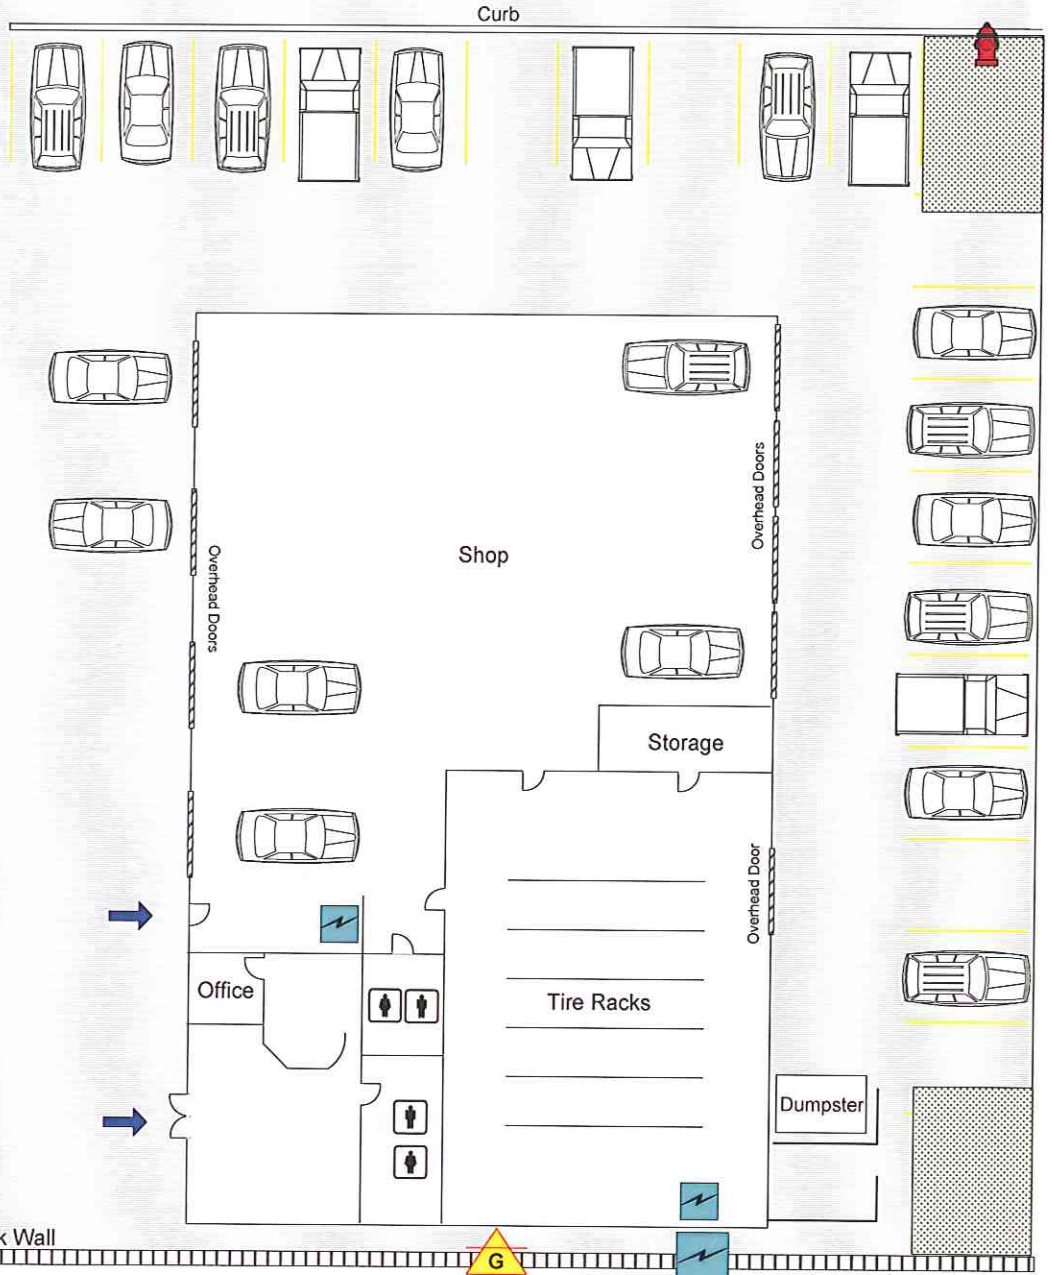

14110 Marsh Ln Goodyear Tires

Marsh Ln

FSA	FIRE ALARM PANEL	SPRINKLER RISER	FIRE HYDRANT	
FIRE DEPT. CONNECTION		MAIN WATER SHUTOFF	KNOX BOX	
ENTRANCE / EXIT	ELECTRICAL MAIN	Roof	ROOF ACCESS	
EXIT	GAS SHUTOFF VALVE			