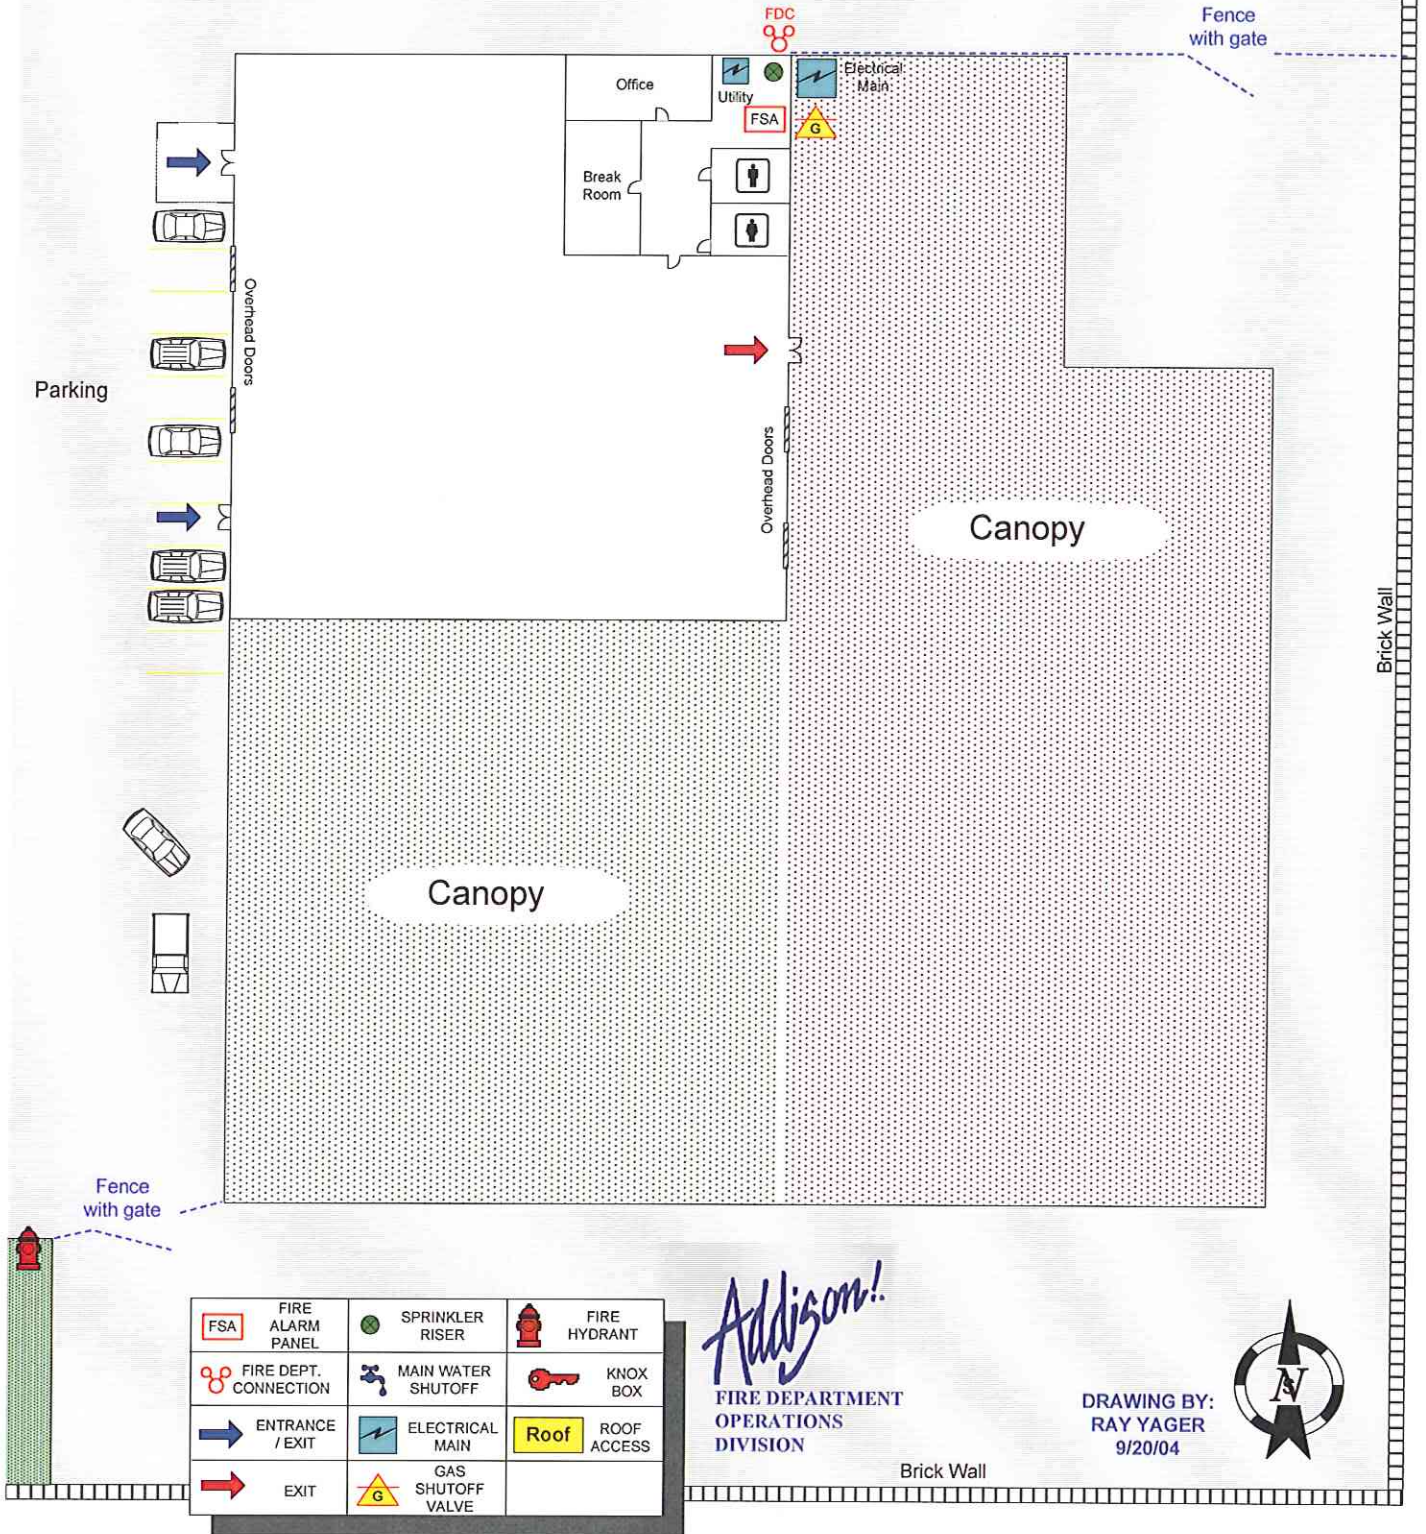

# 14120 Marsh Ln Calloway's Nursery

Exposure  
(retail)

← To Marsh Ln

	FIRE ALARM PANEL		SPRINKLER RISER		FIRE HYDRANT
	FIRE DEPT. CONNECTION		MAIN WATER SHUTOFF		KNOX BOX
	ENTRANCE / EXIT		ELECTRICAL MAIN		ROOF ACCESS
	EXIT		GAS SHUTOFF VALVE		

*Addison!*  
FIRE DEPARTMENT  
OPERATIONS  
DIVISION

DRAWING BY:  
RAY YAGER  
9/20/04

Brick Wall