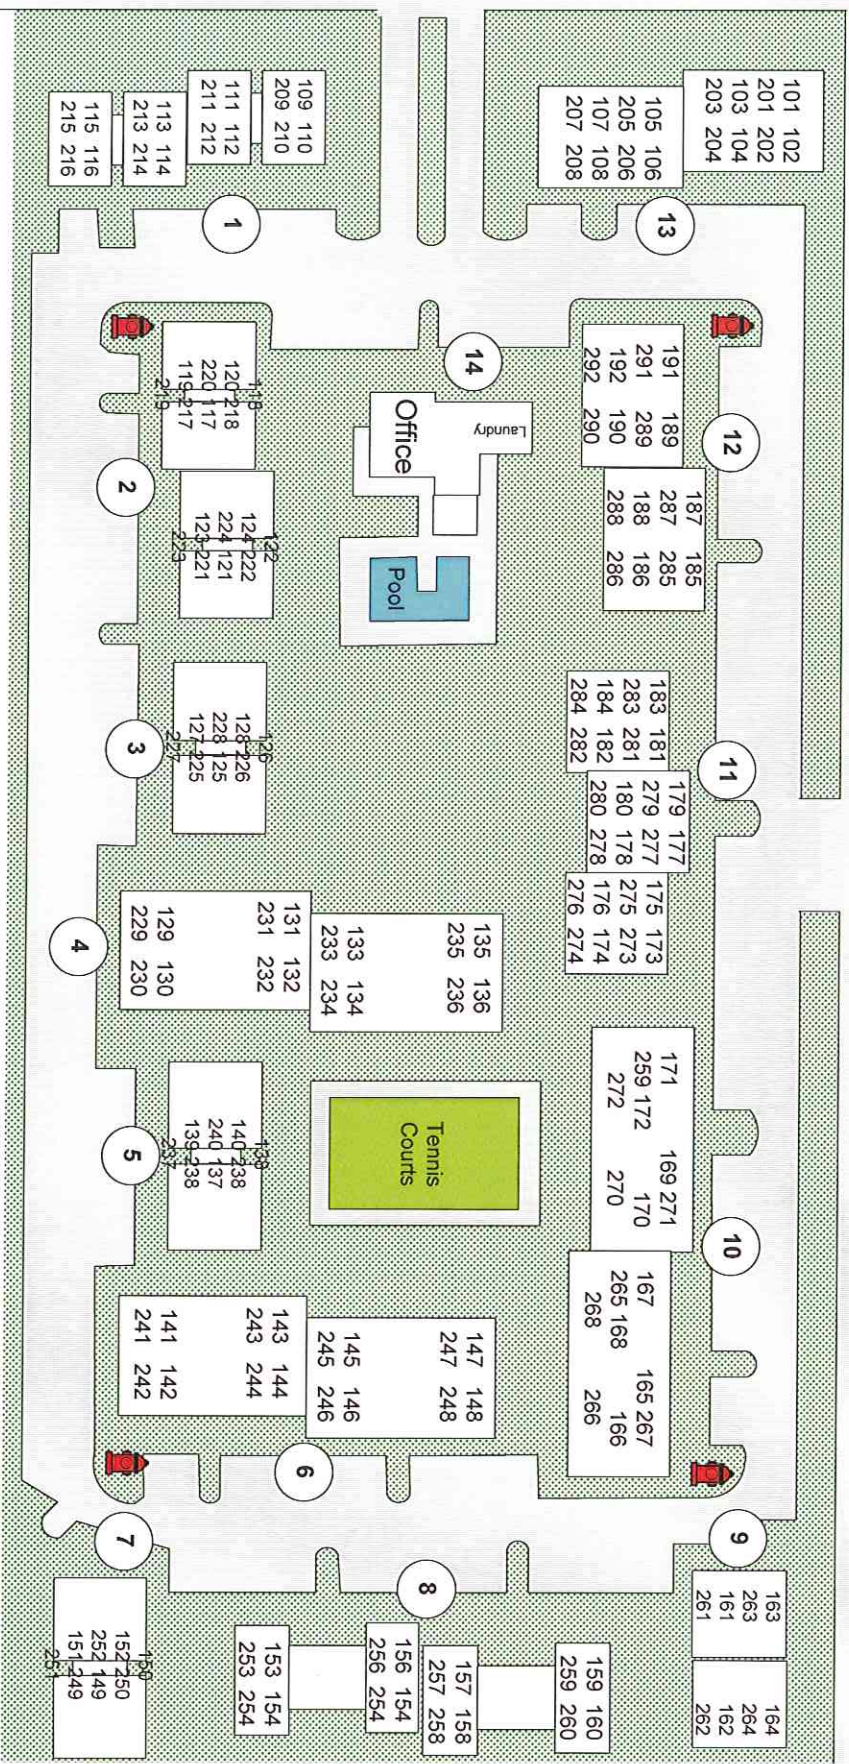

Addison!

FIRE DEPARTMENT
OPERATIONS
DIVISION

DRAWING BY:
RAY YAGER
2/17/05

**14500 MARSH LN
SHADOWOOD
APARTMENTS**

Sidney St

Marsh Ln